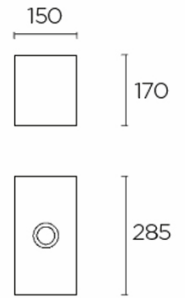

PAN-176-14

Structure material: Steel
Diffuser material: Fabric shade
Diffuser finish: White

PAN-176-BY

Structure material: Steel
Diffuser material: Fabric shade
Diffuser finish: Sandblasted

PAN-177-14

Structure material: Steel
Diffuser material: Fabric shade
Diffuser finish: White

PAN-177-BY

Structure material: Steel
Diffuser material: Fabric shade
Diffuser finish: Sandblasted