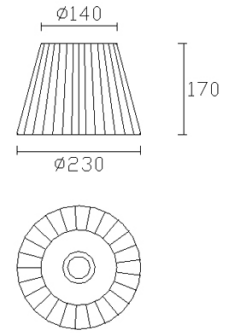

PAN-158-J6

Structure material: Steel
Structure finish: White

Diffuser material: Fabric shade
Diffuser finish: Brown

IP20

PAN-169-14

Structure material: Steel
Structure finish: White

Diffuser material: Fabric shade
Diffuser finish: White

IP20

PAN-178-14

Structure material: Steel
Structure finish: White

Diffuser material: Fabric shade
Diffuser finish: White

IP20

PAN-178-BY

Structure material: Steel
Structure finish: White

Diffuser material: Fabric shade
Diffuser finish: Sandblasted

IP20