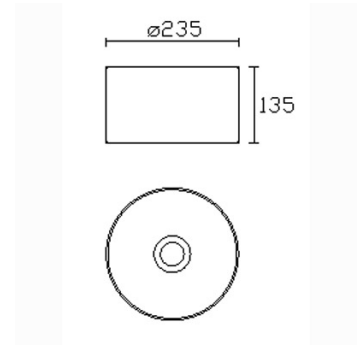

Structure material:

Steel

Structure finish:

Brown

Diffuser material:

PVC

Diffuser finish:

Antique copper