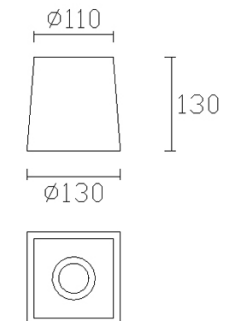

PAN-158-J6

Structure material: Steel
Structure finish: White

Diffuser material: Fabric shade
Diffuser finish: Brown

IP20

PAN-169-14

Structure material: Steel
Structure finish: White

Diffuser material: Fabric shade
Diffuser finish: White

IP20

PAN-178-14

Structure material: Steel
Structure finish: White

Diffuser material: Fabric shade
Diffuser finish: White

IP20

PAN-178-BY

Structure material: Steel
Structure finish: White

Diffuser material: Fabric shade
Diffuser finish: Sandblasted

IP20