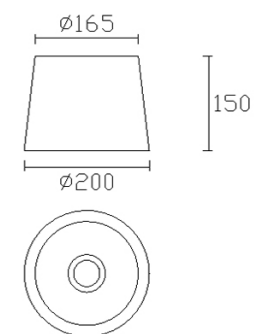

Structure material: Steel
Structure finish: White
Diffuser material: Fabric shade
Diffuser finish: White

IP20

Structure material: Steel
Structure finish: White
Diffuser material: Fabric shade
Diffuser finish: Sandblasted

IP20

Structure material: Steel
Structure finish: White
Diffuser material: Fabric shade
Diffuser finish: White

IP20

Structure material: Steel
Structure finish: White
Diffuser material: Fabric shade
Diffuser finish: Sandblasted

IP20