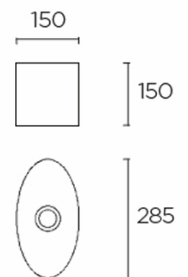

PAN-176-14

Structure material: Steel
Diffuser material: Fabric shade
Diffuser finish: White

PAN-176-BY

Structure material: Steel
Diffuser material: Fabric shade
Diffuser finish: Sandblasted

PAN-177-14

Structure material: Steel
Diffuser material: Fabric shade
Diffuser finish: White

PAN-177-BY

Structure material: Steel
Diffuser material: Fabric shade
Diffuser finish: Sandblasted