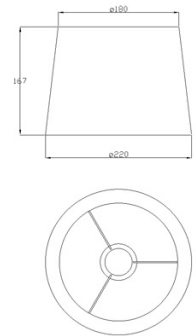

PAN-219-05

Structure material: Steel
Structure finish: White
Diffuser material: Ribbonded shade
Diffuser finish: Black

IP20

PAN-219-14

Structure material: Steel
Structure finish: White
Diffuser material: Ribbonded shade
Diffuser finish: White

IP20

PAN-194-AJ

Diffuser material: Fabric shade
Diffuser finish: Opera grey

IP20

PAN-198-V7

Structure material: Steel
Structure finish: Brown
Diffuser material: PVC
Diffuser finish: Antique copper

IP20