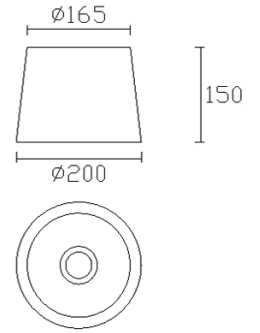

PAN-158-J6

Structure material: Steel
Structure finish: White

Diffuser material: Fabric shade
Diffuser finish: Brown

IP20

PAN-169-14

Structure material: Steel
Structure finish: White

Diffuser material: Fabric shade
Diffuser finish: White

IP20

PAN-178-14

Structure material: Steel
Structure finish: White

Diffuser material: Fabric shade
Diffuser finish: White

IP20

PAN-178-BY

Structure material: Steel
Structure finish: White

Diffuser material: Fabric shade
Diffuser finish: Sandblasted

IP20