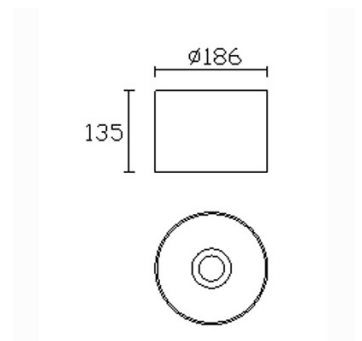

Structure material: Steel
Structure finish: Brown
Diffuser material: PVC
Diffuser finish: Antique copper