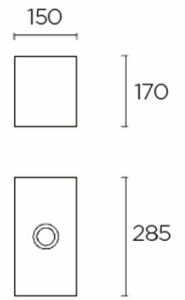

PAN-176-14

Structure material: Steel
Diffuser material: Fabric shade
Diffuser finish: White

PAN-176-BY

Structure material: Steel
Diffuser material: Fabric shade
Diffuser finish: Sandblasted

PAN-177-14

Structure material: Steel
Diffuser material: Fabric shade
Diffuser finish: White

PAN-177-BY

Structure material: Steel
Diffuser material: Fabric shade
Diffuser finish: Sandblasted