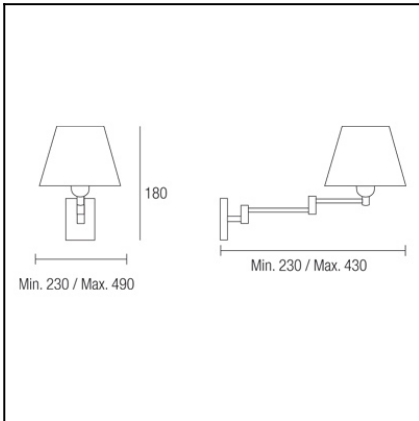

Download photometric file .ldt /.ies

TECHNICAL CHARACTERISTICS

Type:	Wall fixture
IP Protection degrees:	IP20
Lampholder:	1 x E27
Power (W):	E27 MAX 60W
Total power consumption (W):	60
Voltage / Frequency:	220-240V/50-60Hz
Warranty (Years):	2
Units per box:	5
Net Weight (Kg):	0.53
EAN:	8435071499958,00

MATERIALS / FINISHES

Structure material: Steel

Structure finish: Satin nickel