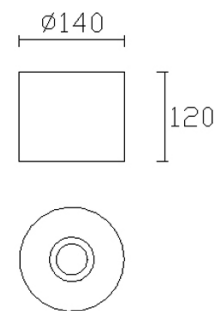

Structure material: Steel
Structure finish: White
Diffuser material: Fabric shade
Diffuser finish: White

IP20

Structure material: Steel
Structure finish: White
Diffuser material: Fabric shade
Diffuser finish: Sandblasted

IP20

Structure material: Steel
Structure finish: White
Diffuser material: Fabric shade
Diffuser finish: White

IP20

Structure material: Steel
Structure finish: White
Diffuser material: Fabric shade
Diffuser finish: Sandblasted

IP20