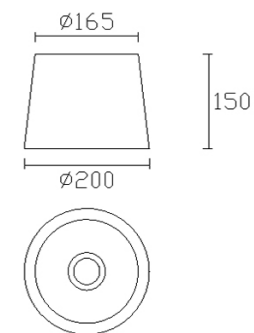

Structure material: Steel
Structure finish: White
Diffuser material: Fabric shade
Diffuser finish: White

IP20

Structure material: Steel
Structure finish: White
Diffuser material: Fabric shade
Diffuser finish: Sandblasted

IP20

Structure material: Steel
Structure finish: White
Diffuser material: Fabric shade
Diffuser finish: White

IP20

Structure material: Steel
Structure finish: White
Diffuser material: Fabric shade
Diffuser finish: Sandblasted

IP20