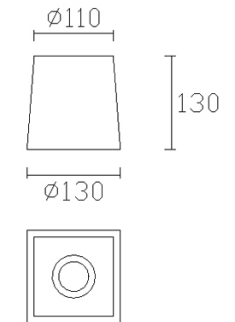

PAN-158-J6

Structure material: Steel
Structure finish: White

Diffuser material: Fabric shade
Diffuser finish: Brown

IP20

PAN-169-14

Structure material: Steel
Structure finish: White

Diffuser material: Fabric shade
Diffuser finish: White

IP20

PAN-178-14

Structure material: Steel
Structure finish: White

Diffuser material: Fabric shade
Diffuser finish: White

IP20

PAN-178-BY

Structure material: Steel
Structure finish: White

Diffuser material: Fabric shade
Diffuser finish: Sandblasted

IP20