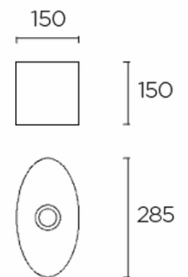

PAN-176-14

Structure material: Steel
Diffuser material: Fabric shade
Diffuser finish: White

PAN-176-BY

Structure material: Steel
Diffuser material: Fabric shade
Diffuser finish: Sandblasted

PAN-177-14

Structure material: Steel
Diffuser material: Fabric shade
Diffuser finish: White

PAN-177-BY

Structure material: Steel
Diffuser material: Fabric shade
Diffuser finish: Sandblasted