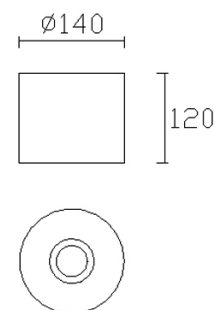

Structure material: Steel
Structure finish: White
Diffuser material: Fabric shade
Diffuser finish: White

IP20

Structure material: Steel
Structure finish: White
Diffuser material: Fabric shade
Diffuser finish: Sandblasted

IP20

Structure material: Steel
Structure finish: White
Diffuser material: Fabric shade
Diffuser finish: White

IP20

Structure material: Steel
Structure finish: White
Diffuser material: Fabric shade
Diffuser finish: Sandblasted

IP20