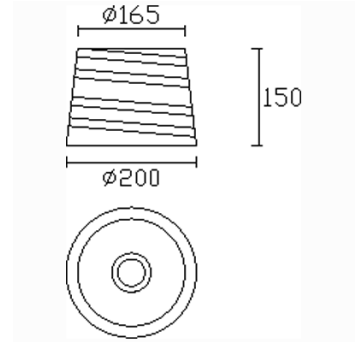

Structure material: Steel
Structure finish: White
Diffuser material: Ribbonded shade
Diffuser finish: Black