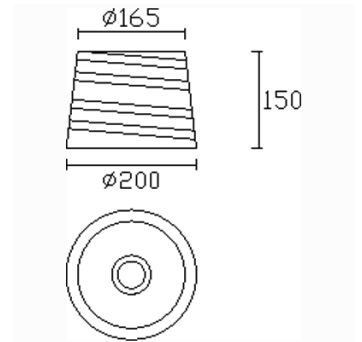

Structure material: Steel
Structure finish: White
Diffuser material: Ribbonded shade
Diffuser finish: White