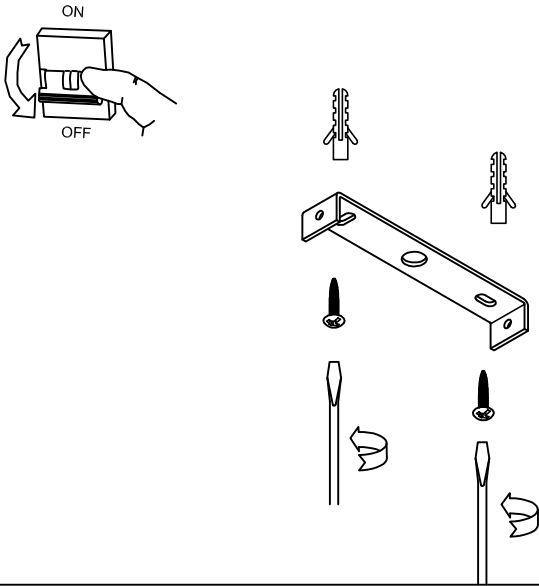

The photograph may not match the reference exactly. Please read the product description to identify the finish.

Download photometric file .ldt /.ies

TECHNICAL CHARACTERISTICS

Type:	Pendant
IP Protection degrees:	IP20
Lampholder:	4 x E27
Power (W):	E27 MAX 60W
Total power consumption (W):	240
Voltage / Frequency:	220-240V/50-60Hz
Warranty (Years):	2
Units per box:	1
Net Weight (Kg):	2.3
EAN:	8435111064887,00

MATERIALS / FINISHES

Structure material:	Steel	Diffuser material:	Fabric shade
Structure finish:	Chrome	Diffuser finish:	Brown

1

2

3

4

5