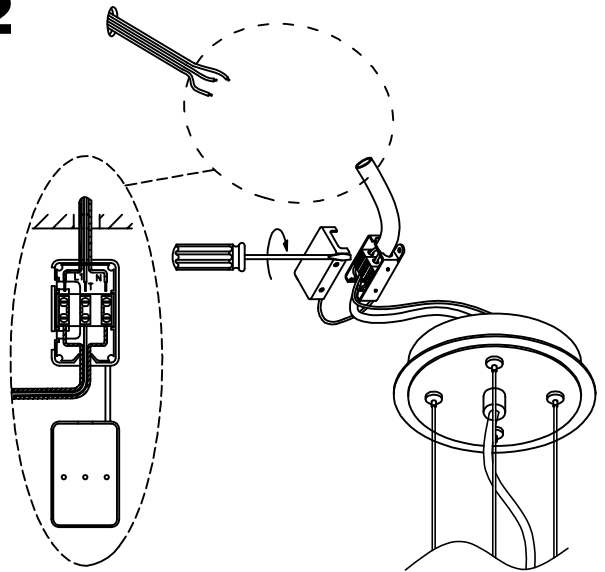

The photograph may not match the reference exactly. Please read the product description to identify the finish.

Download photometric file .ldt /.ies

TECHNICAL CHARACTERISTICS

Type:	Pendant
IP Protection degrees:	IP20
Lampholder:	4 x E27
Power (W):	E27 MAX 60W
Total power consumption (W):	240
Voltage / Frequency:	220-240V/50-60Hz
Warranty (Years):	2
Units per box:	1
Net Weight (Kg):	2.3
EAN:	8435111064887,00

MATERIALS / FINISHES

Structure material:	Steel	Diffuser material:	Fabric shade
Structure finish:	Chrome	Diffuser finish:	Brown

1

2

3

4

5