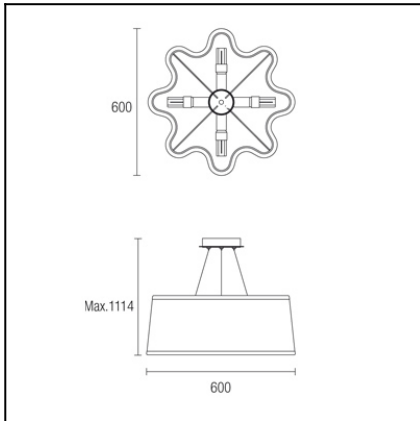

The photograph may not match the reference exactly. Please read the product description to identify the finish.

Download photometric file .ldt /.ies

TECHNICAL CHARACTERISTICS

Type:	Pendant
IP Protection degrees:	IP20
Lampholder:	4 x E27
Power (W):	E27 MAX 60W
Total power consumption (W):	240
Voltage / Frequency:	220-240V/50-60Hz
Warranty (Years):	2
Units per box:	1
Net Weight (Kg):	2.3
EAN:	8435111064887,00