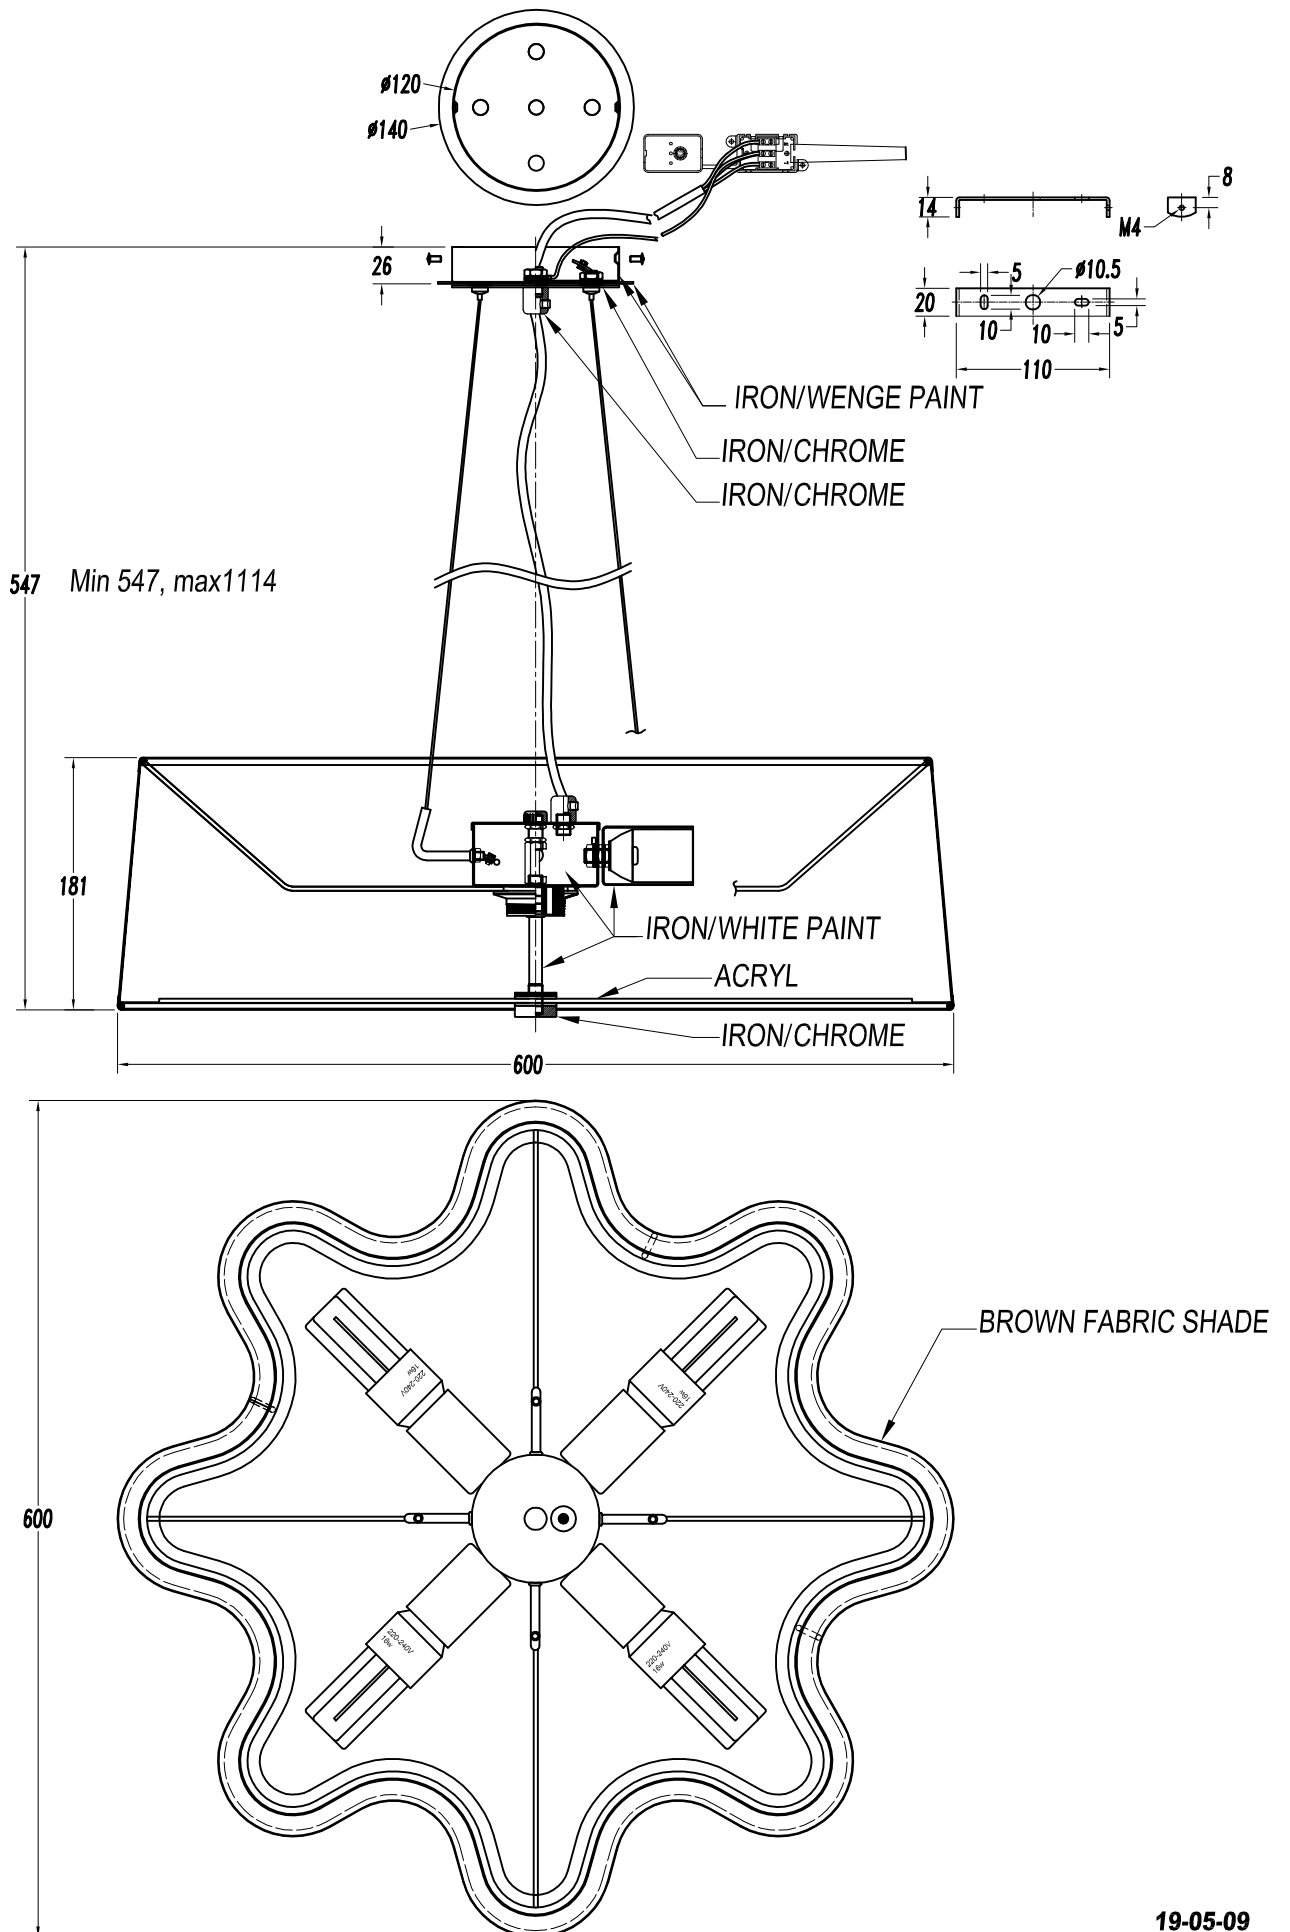

The photograph may not match the reference exactly. Please read the product description to identify the finish.

Download photometric file .ldt /.ies

TECHNICAL CHARACTERISTICS

Type:	Pendant
IP Protection degrees:	IP20
Lampholder:	4 x E27
Power (W):	E27 MAX 60W
Total power consumption (W):	240
Voltage / Frequency:	220-240V/50-60Hz
Warranty (Years):	2
Units per box:	1
Net Weight (Kg):	2.3
EAN:	8435111064887,00

MATERIALS / FINISHES

Structure material:	Steel	Diffuser material:	Fabric shade
Structure finish:	Chrome	Diffuser finish:	Brown

1

2

3

4

5