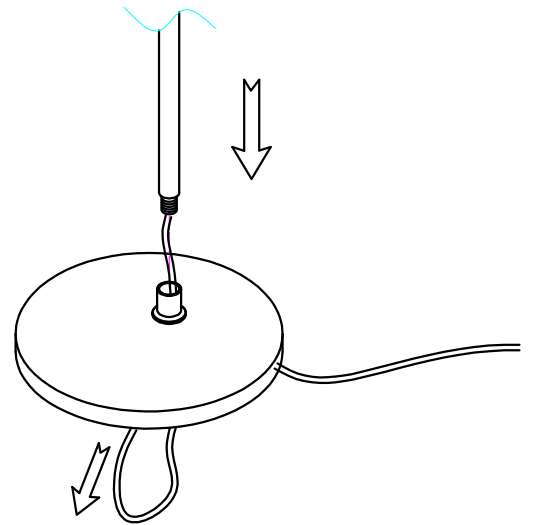

## TECHNICAL CHARACTERISTICS

Type:	Floor lamp
IP Protection degrees:	IP20
Lampholder:	1 x R7s. Warm white (<3700 K)
Power (W):	R7s MAX 300W
Bulb included:	1 x R7s 230. Warm white (<3700 K)
Voltage / Frequency:	220-240V/50-60Hz
Warranty (Years):	2
Units per box:	1
Net Weight (Kg):	5.38
EAN:	8435071402750,00

## MATERIALS / FINISHES

**Structure material:** Steel

**Structure finish:** Satin nickel

**1**

**2**

**3**

**4**

**5**