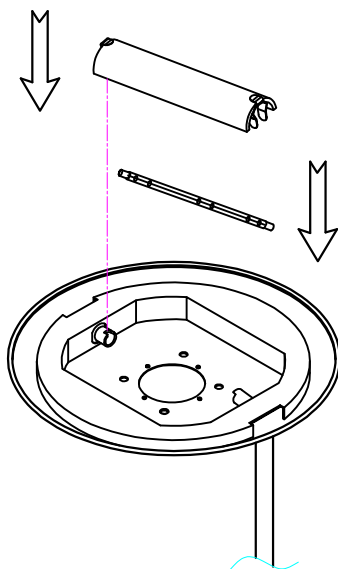

## TECHNICAL CHARACTERISTICS

Type:	Floor lamp
IP Protection degrees:	IP20
Lampholder:	1 x R7s. Warm white (<3700 K)
Power (W):	R7s MAX 300W
Bulb included:	1 x R7s 230. Warm white (<3700 K)
Voltage / Frequency:	220-240V/50-60Hz
Warranty (Years):	2
Units per box:	1
Net Weight (Kg):	5.38
EAN:	8435071402750,00

## MATERIALS / FINISHES

**Structure material:** Steel

**Structure finish:** Satin nickel

**1**

**2**

**3**

**4**

**5**