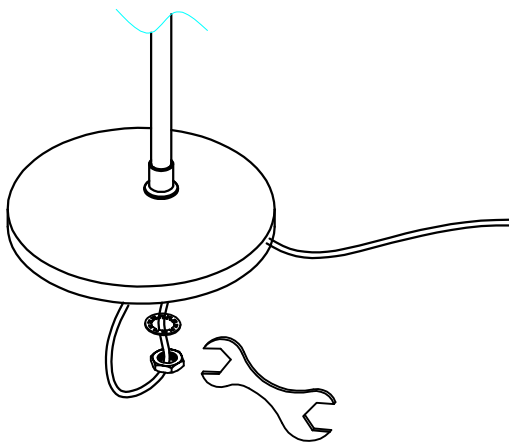

## TECHNICAL CHARACTERISTICS

Type:	Floor lamp
IP Protection degrees:	IP20
Lampholder:	1 x R7s. Warm white (<3700 K)
Power (W):	R7s MAX 300W
Bulb included:	1 x R7s 230. Warm white (<3700 K)
Voltage / Frequency:	220-240V/50-60Hz
Warranty (Years):	2
Units per box:	1
Net Weight (Kg):	5.38
EAN:	8435071402750,00

## MATERIALS / FINISHES

**Structure material:** Steel

**Structure finish:** Satin nickel

**1**

**2**

**3**

**4**

**5**