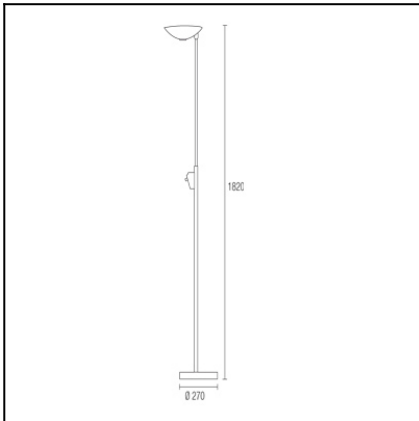

The photograph may not match the reference exactly. Please read the product description to identify the finish.

Download photometric file .ldt /.ies

## TECHNICAL CHARACTERISTICS

Type:	Floor lamp
IP Protection degrees:	IP20
Lampholder:	1 x R7s. Warm white (<3700 K)
Power (W):	R7s MAX 300W
Bulb included:	1 x R7s 230. Warm white (<3700 K)
Voltage / Frequency:	220-240V/50-60Hz
Warranty (Years):	2
Units per box:	1
Net Weight (Kg):	5.38
EAN:	8435071402750,00