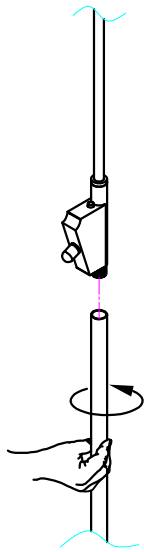

The photograph may not match the reference exactly. Please read the product description to identify the finish.

Download photometric file .ldt /.ies

## TECHNICAL CHARACTERISTICS

Type:	Floor lamp
IP Protection degrees:	IP20
Lampholder:	1 x R7s. Warm white (<3700 K)
Power (W):	R7s MAX 300W
Bulb included:	1 x R7s 230. Warm white (<3700 K)
Voltage / Frequency:	220-240V/50-60Hz
Warranty (Years):	2
Units per box:	1
Net Weight (Kg):	5.38
EAN:	8435071402750,00

## MATERIALS / FINISHES

**Structure material:** Steel

**Structure finish:** Satin nickel

**1**

**2**

**3**

**4**

**5**