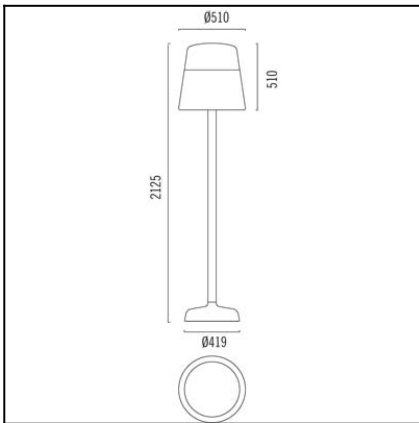

OUT 

EVERYDAY OUTDOOR

25-2803-14-M1

Design by Jba Design

The photograph may not match the reference exactly. Please read the product description to identify the finish.

Download photometric file .ldt / .ies

TECHNICAL CHARACTERISTICS

Type:	Floor lamp
IP Protection degrees:	IP66
Lampholder:	1 x E27
Power (W):	E27 MAX 30W
Total power consumption (W):	30
Voltage / Frequency:	220-240V/50-60Hz
Warranty (Years):	2
Units per box:	1
Net Weight (Kg):	19.21
EAN:	8435111072653,00

MATERIALS / FINISHES

Structure material: Aluminium
Polyethylene

Structure finish: White

Luminaria		Ensayo		Lámpara	
Código	25-2803-14-M1	Código	25-2728-14-F9	Código	64478
Nombre	Pie EVERDAY OUTDOOR 1x150W E27	NombrePie	EVERDAY 1x100W E27 incand.	Número	1
Familia	- LEDS-C4	Fecha	16-04-2010	Posición	Universal
Eficiencia	33.68%	Sist. de Coorden.	C-G	Flujo Total	2500.00 lm
Valor Máximo	270.28 cd	Posición	C=30.00 G=15.00	Bisimétrico	

Diam=510mm

Semiplanos C

180.0 ——— 0.0
 270.0 ——— 90.0

1

2

3