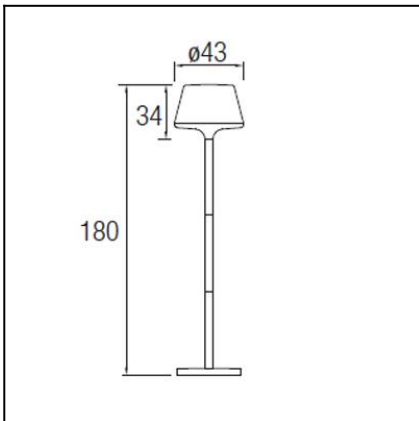

## 25-9503-Z5-M1

**Design by Francesc Vilaró**

The photograph may not match the reference exactly. Please read the product description to identify the finish.

**TECHNICAL CHARACTERISTICS**

Type:	Floor lamp
IP Protection degrees:	IP44
IK Protection degrees:	IK08
Lampholder:	1 x E27
Power (W):	E27 MAX 100W
Total power consumption (W):	100
Voltage / Frequency:	220-240V/50-60Hz
Warranty (Years):	2
Units per box:	1
Net Weight (Kg):	9.3
EAN:	8435111082010
Stability:	>15°