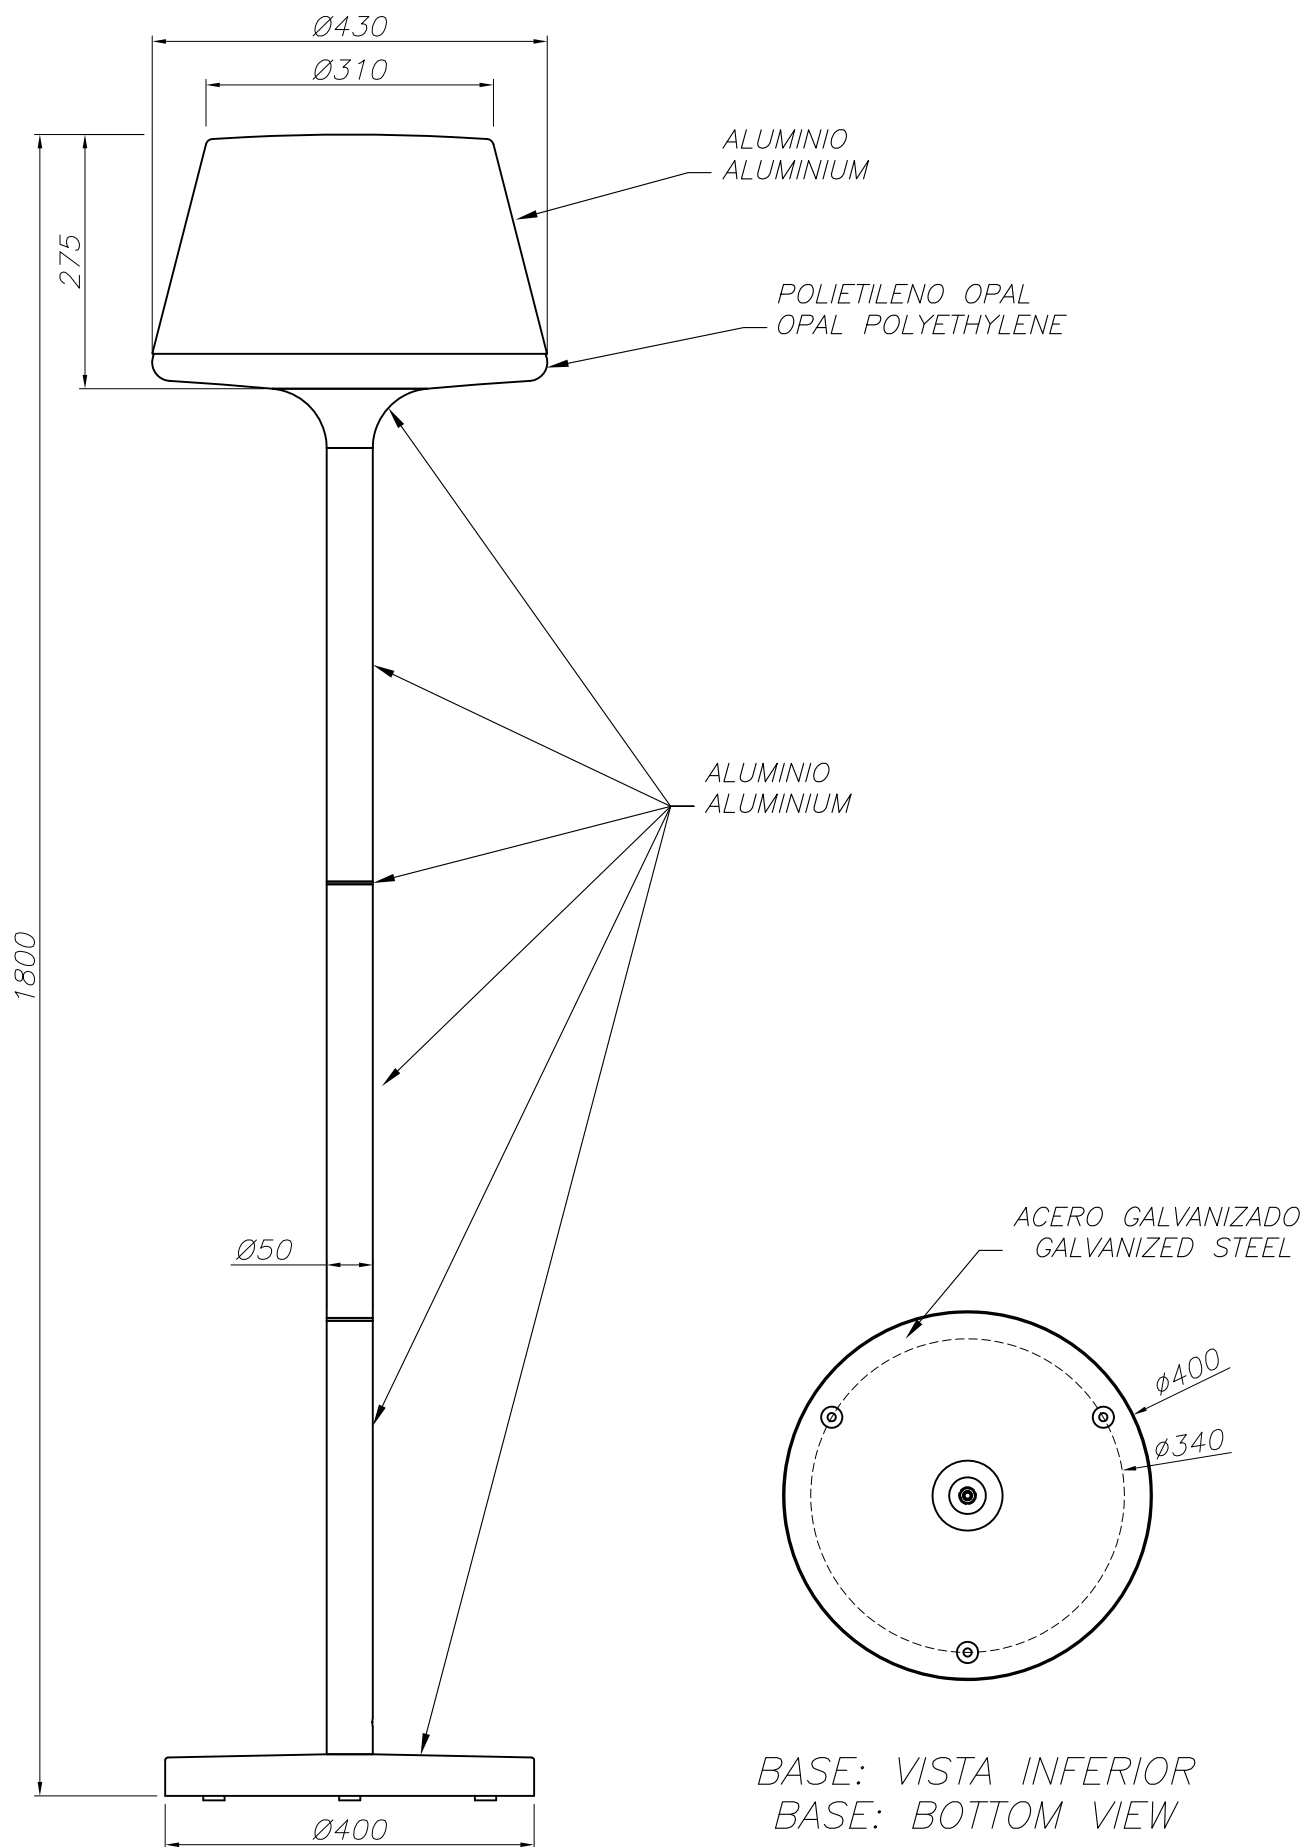

## 25-9503-Z5-M1

**Design by Francesc Vilaró**

The photograph may not match the reference exactly. Please read the product description to identify the finish.

**TECHNICAL CHARACTERISTICS**

Type:	Floor lamp
IP Protection degrees:	IP44
IK Protection degrees:	IK08
Lampholder:	1 x E27
Power (W):	E27 MAX 100W
Total power consumption (W):	100
Voltage / Frequency:	220-240V/50-60Hz
Warranty (Years):	2
Units per box:	1
Net Weight (Kg):	9.3
EAN:	8435111082010
Stability:	>15°

①

③

②

④