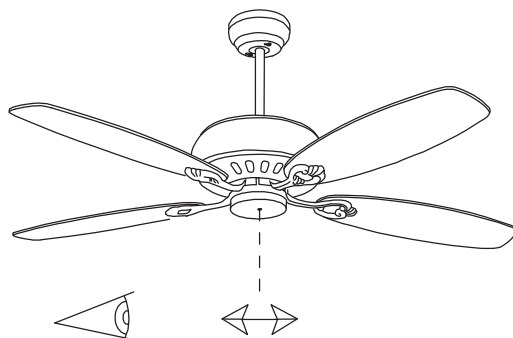

5

ON

= NO

6

ON

= NO

7

ON

= OK

8

OK

ON

= OK