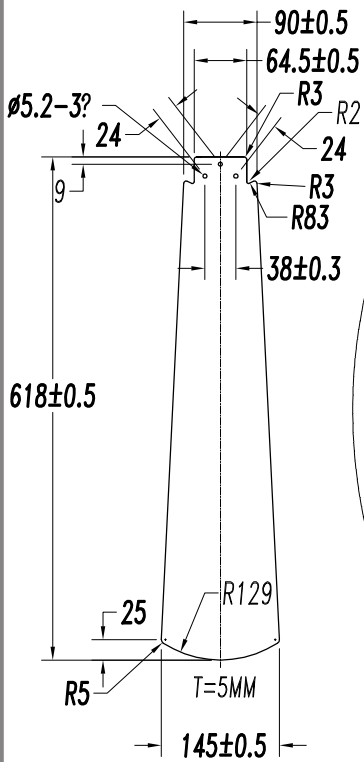

Design by Benedito Design

The photograph may not match the reference exactly. Please read the product description to identify the finish.

TECHNICAL CHARACTERISTICS

Type:	Fan
RPM:	89/140/192
IP Protection degrees:	IP20
Lampholder:	2 x E27
Power (W):	E27 60w
Total power consumption (W):	178
Voltage / Frequency:	230V/50Hz
Warranty (Years):	2
Units per box:	1
Net Weight (Kg):	7.58
EAN:	8435111089736

White/Grey

LEDs-C4

30-0009-N3-B8

17

18

19

20

21