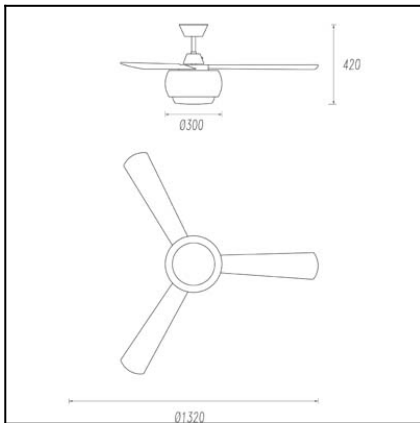

Design by Benedito Design

The photograph may not match the reference exactly. Please read the product description to identify the finish.

TECHNICAL CHARACTERISTICS

Type:	Fan
RPM:	89/140/192
IP Protection degrees:	IP20
Lampholder:	2 x E27
Power (W):	E27 60w
Total power consumption (W):	178
Voltage / Frequency:	230V/50Hz
Warranty (Years):	2
Units per box:	1
Net Weight (Kg):	7.58
EAN:	8435111089736