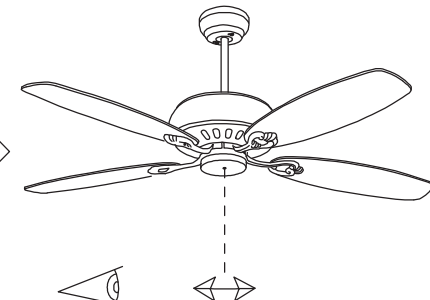

5

ON

= NO

6

ON

= NO

7

ON

= OK

8

OK

ON

= OK