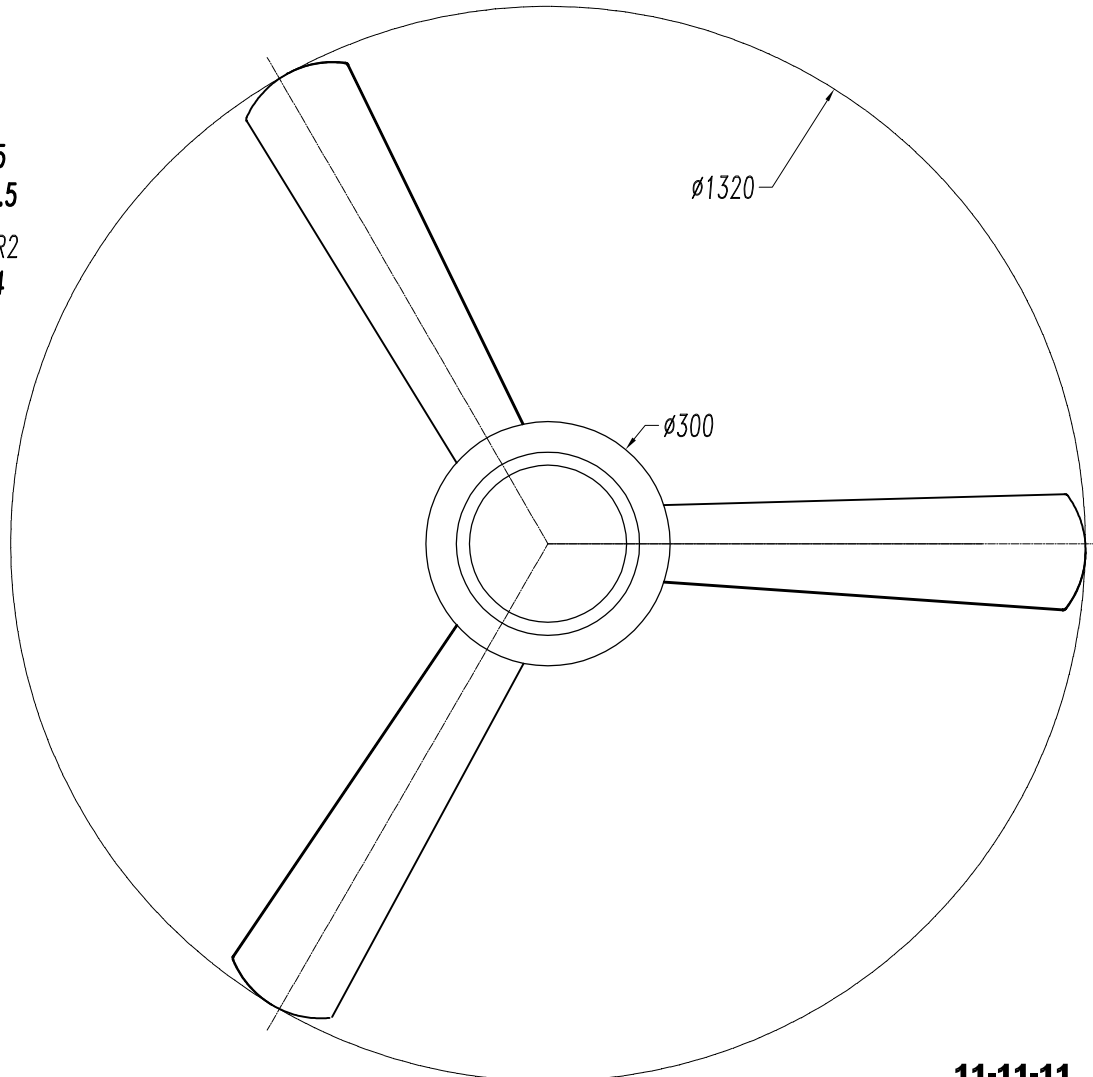

Design by Benedito Design

The photograph may not match the reference exactly. Please read the product description to identify the finish.

TECHNICAL CHARACTERISTICS

Type:	Fan
RPM:	89/140/192
IP Protection degrees:	IP20
Lampholder:	2 x E27
Power (W):	E27 60w
Total power consumption (W):	178
Voltage / Frequency:	230V/50Hz
Warranty (Years):	2
Units per box:	1
Net Weight (Kg):	7.58
EAN:	8435111089736

MATERIALS / FINISHES

Structure material: Steel	Diffuser material: Glass
Structure finish: Textured grey	Diffuser finish: Satin
Blades material: Plywood	
Blades finishes: White Textured grey	

[Download photometric file .ldt / .ies](#)

White/Grey

LEDs-C4

30-0009-N3-B8

17

18

19

20

21

22

23

24

25

26

27

28

GLASS