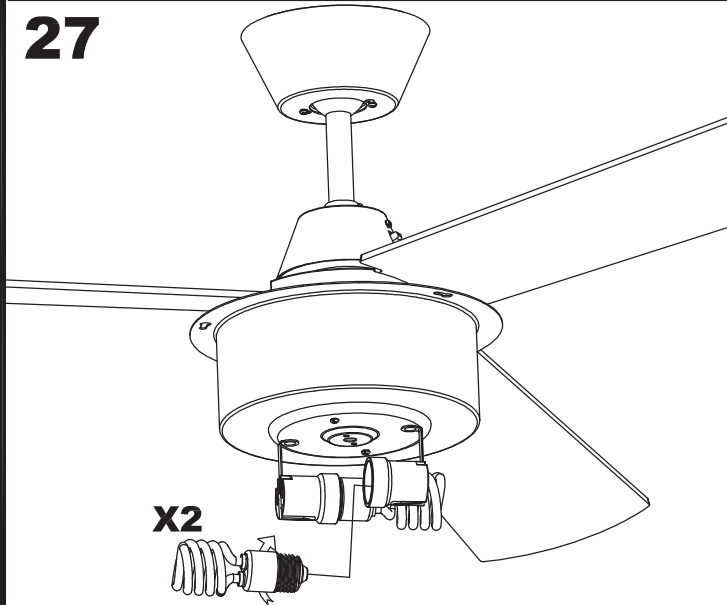

Design by Benedito Design

The photograph may not match the reference exactly. Please read the product description to identify the finish.

TECHNICAL CHARACTERISTICS

Type:	Fan
RPM:	89/140/192
IP Protection degrees:	IP20
Lampholder:	2 x E27
Power (W):	E27 60w
Total power consumption (W):	178
Voltage / Frequency:	230V/50Hz
Warranty (Years):	2
Units per box:	1
Net Weight (Kg):	7.58
EAN:	8435111089736

22

23

24

25

26

27

28

GLASS