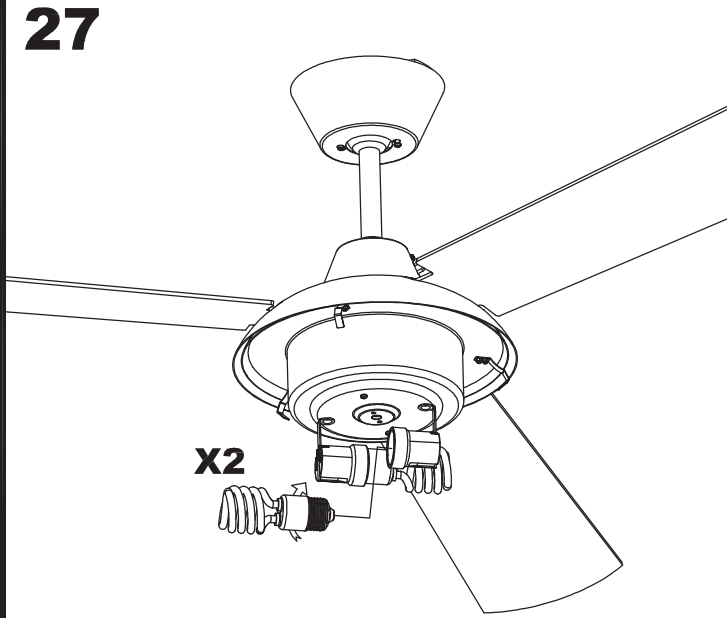

Design by Estudi Ribaudí

The photograph may not match the reference exactly. Please read the product description to identify the finish.

Download photometric file .ldt / .ies

TECHNICAL CHARACTERISTICS

Type:	Fan
RPM:	80/136/180
IP Protection degrees:	IP20
Lampholder:	2 x E27
Power (W):	E27 23 W
Total power consumption (W):	94
Voltage / Frequency:	230V/50Hz
Warranty (Years):	2
Units per box:	1
Net Weight (Kg):	6.6
EAN:	8435111089767

23

24

25

26

27

28

29

5