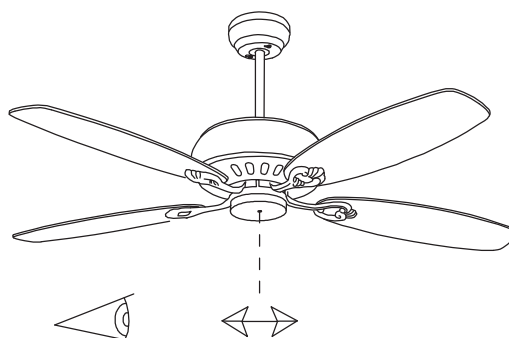

5

ON

NO

6

ON

NO

7

ON

OK

8

OK

ON

OK