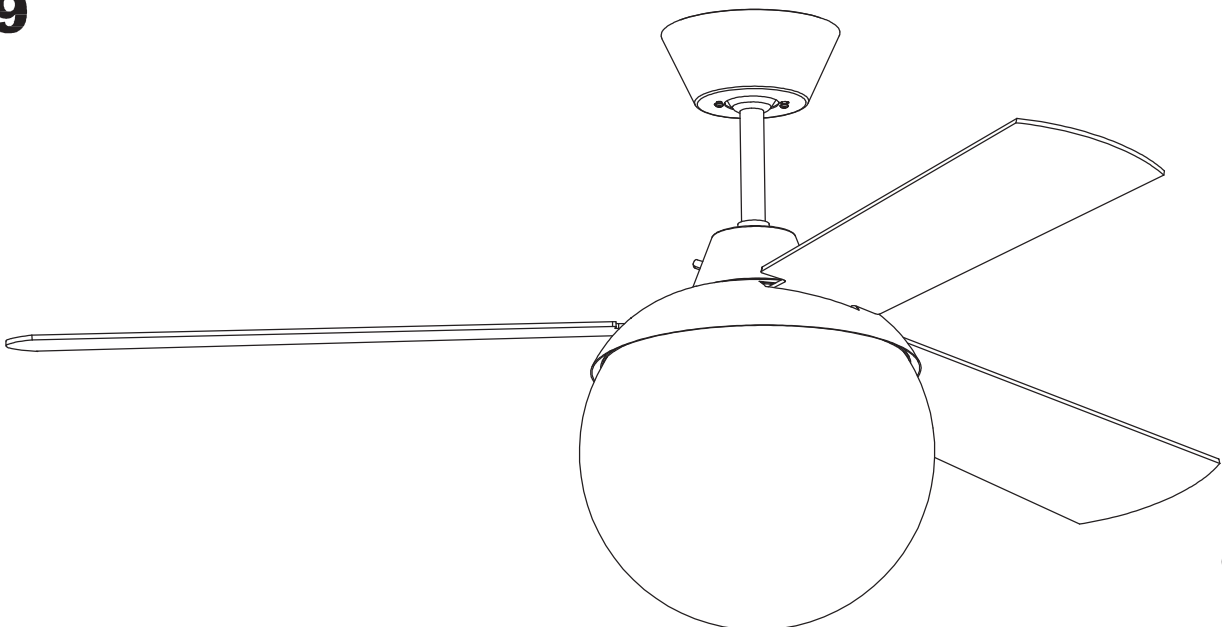

Design by Estudi Ribaudí

The photograph may not match the reference exactly. Please read the product description to identify the finish.

Download photometric file .ldt / .ies

TECHNICAL CHARACTERISTICS

Type:	Fan
RPM:	80/136/180
IP Protection degrees:	IP20
Lampholder:	2 x E27
Power (W):	E27 23 W
Total power consumption (W):	94
Voltage / Frequency:	230V/50Hz
Warranty (Years):	2
Units per box:	1
Net Weight (Kg):	6.6
EAN:	8435111089767

23

24

25

26

27

28

29

5