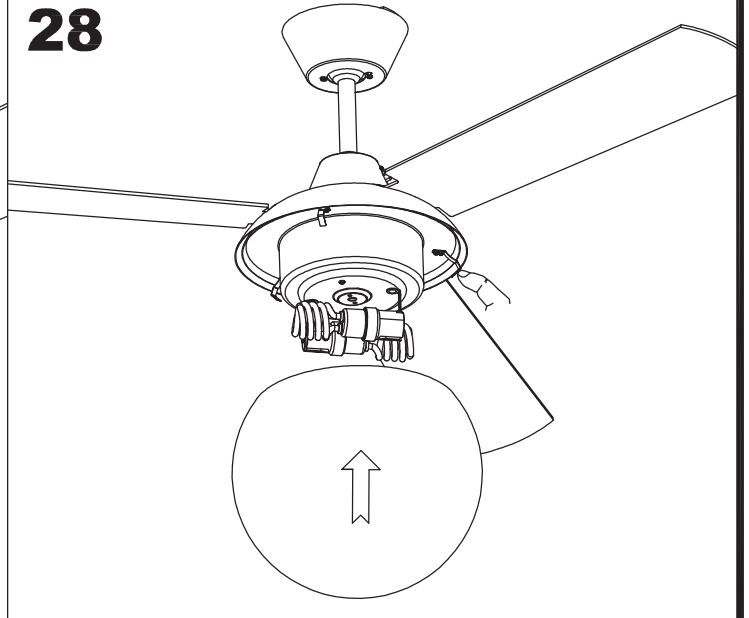

Design by Estudi Ribaudí

The photograph may not match the reference exactly. Please read the product description to identify the finish.

Download photometric file .ldt / .ies

TECHNICAL CHARACTERISTICS

Type:	Fan
RPM:	80/136/180
IP Protection degrees:	IP20
Lampholder:	2 x E27
Power (W):	E27 23 W
Total power consumption (W):	94
Voltage / Frequency:	230V/50Hz
Warranty (Years):	2
Units per box:	1
Net Weight (Kg):	6.6
EAN:	8435111089767

23

24

25

26

27

28

29

5