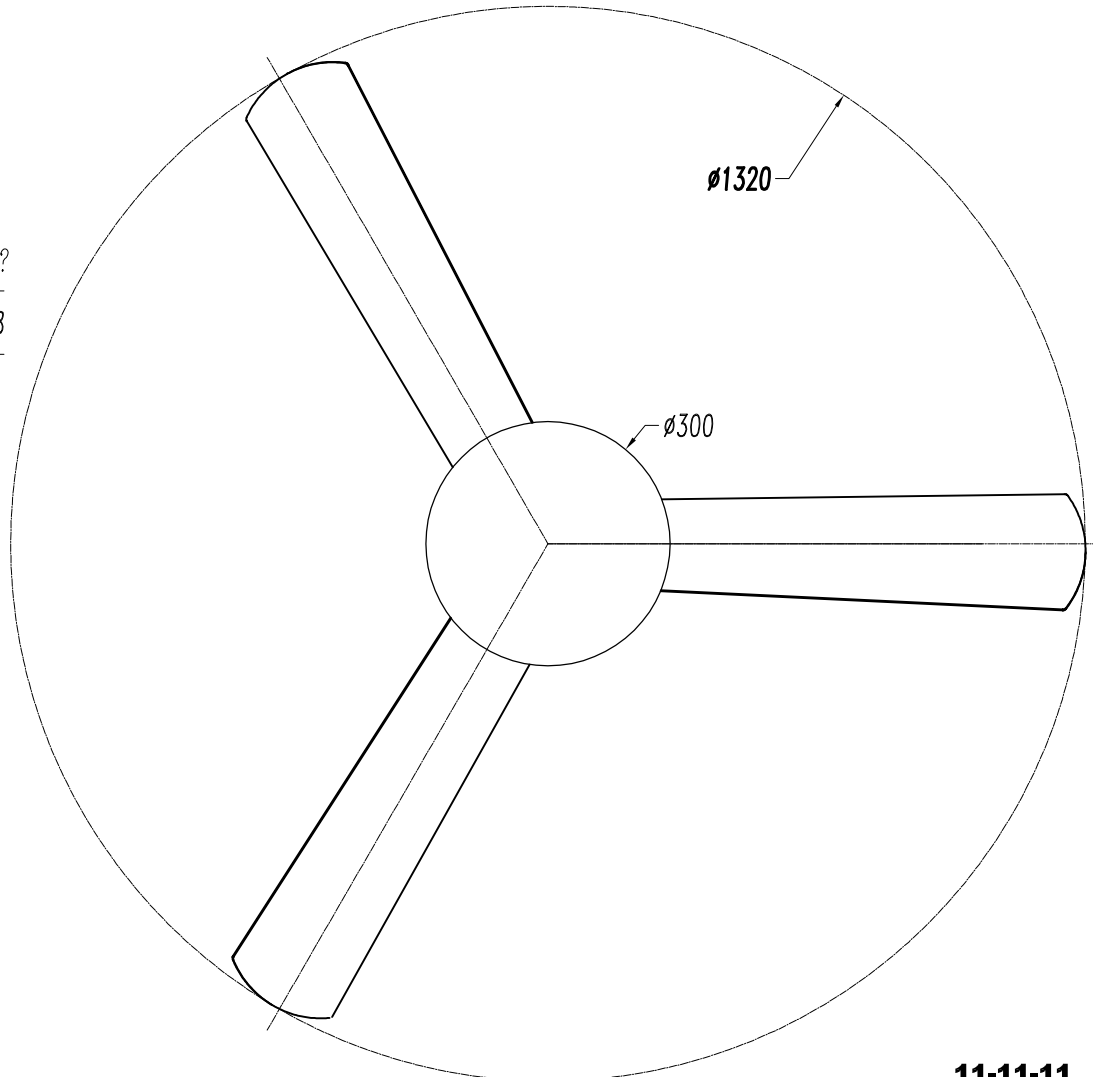

Design by Estudi Ribaudí

The photograph may not match the reference exactly. Please read the product description to identify the finish.

Download photometric file .ldt / .ies

TECHNICAL CHARACTERISTICS

Type:	Fan
RPM:	80/136/180
IP Protection degrees:	IP20
Lampholder:	2 x E27
Power (W):	E27 23 W
Total power consumption (W):	94
Voltage / Frequency:	230V/50Hz
Warranty (Years):	2
Units per box:	1
Net Weight (Kg):	6.6
EAN:	8435111089767

Steel

Structure finish:

Shiny white

**71-1843-CF-CF****Structure material:**

Steel

Structure finish:

Shiny white

-14White

LED S-C4

30-0013-14-M1

17

18

19

20

21

22

23

24

25

26

27

28

29

5