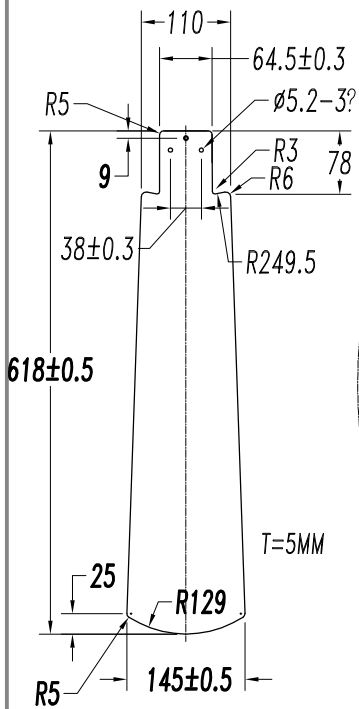

Design by Estudi Ribaudí

The photograph may not match the reference exactly. Please read the product description to identify the finish.

Download photometric file .ldt / .ies

TECHNICAL CHARACTERISTICS

Type:	Fan
RPM:	80/136/180
IP Protection degrees:	IP20
Lampholder:	2 x E27
Power (W):	E27 23 W
Total power consumption (W):	94
Voltage / Frequency:	230V/50Hz
Warranty (Years):	2
Units per box:	1
Net Weight (Kg):	6.6
EAN:	8435111089767

LED S-C4

30-0013-14-M1

17

18

19

20

21

22

23

24

25

26

27

28

29

5