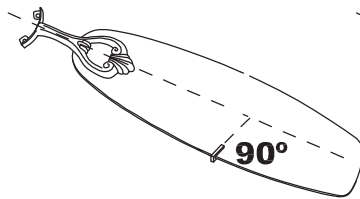

5

ON

NO

6

ON

NO

7

ON

OK

8

OK

ON

OK