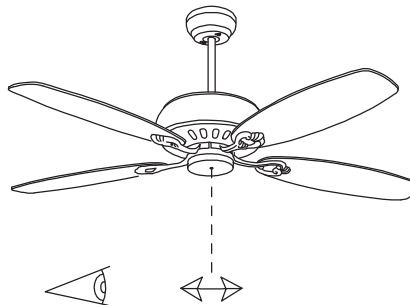

5

ON

NO

6

ON

NO

7

ON

OK

8

OK

ON

OK