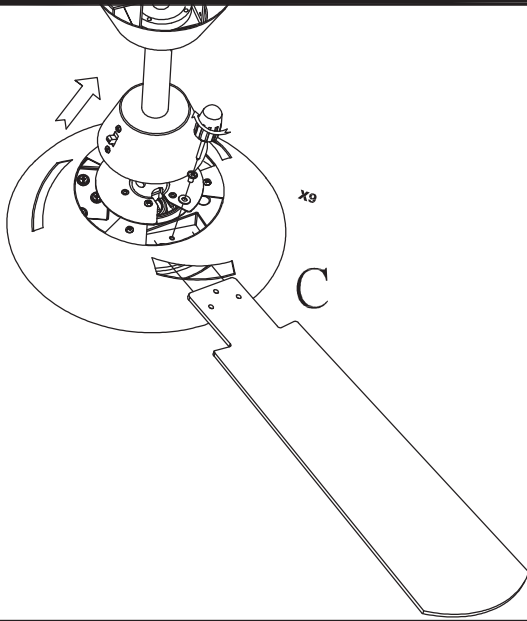

Design by Estudi Ribaudí

The photograph may not match the reference exactly. Please read the product description to identify the finish.

Download photometric file .ldt / .ies

TECHNICAL CHARACTERISTICS

Type:	Fan
RPM:	80/136/180
IP Protection degrees:	IP20
Lampholder:	2 x E27
Power (W):	E27 23 W
Total power consumption (W):	94
Voltage / Frequency:	230V/50Hz
Warranty (Years):	2
Units per box:	1
Net Weight (Kg):	6.6
EAN:	8435111089767

23

24

25

26

27

28

29

5