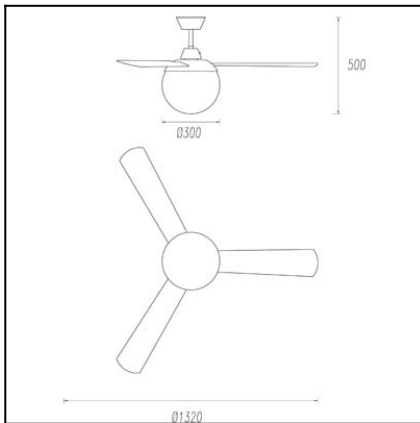

Design by Estudi Ribaudí

The photograph may not match the reference exactly. Please read the product description to identify the finish.

Download photometric file .ldt / .ies

TECHNICAL CHARACTERISTICS

Type:	Fan
RPM:	80/136/180
IP Protection degrees:	IP20
Lampholder:	2 x E27
Power (W):	E27 23 W
Total power consumption (W):	94
Voltage / Frequency:	230V/50Hz
Warranty (Years):	2
Units per box:	1
Net Weight (Kg):	6.6
EAN:	8435111089767