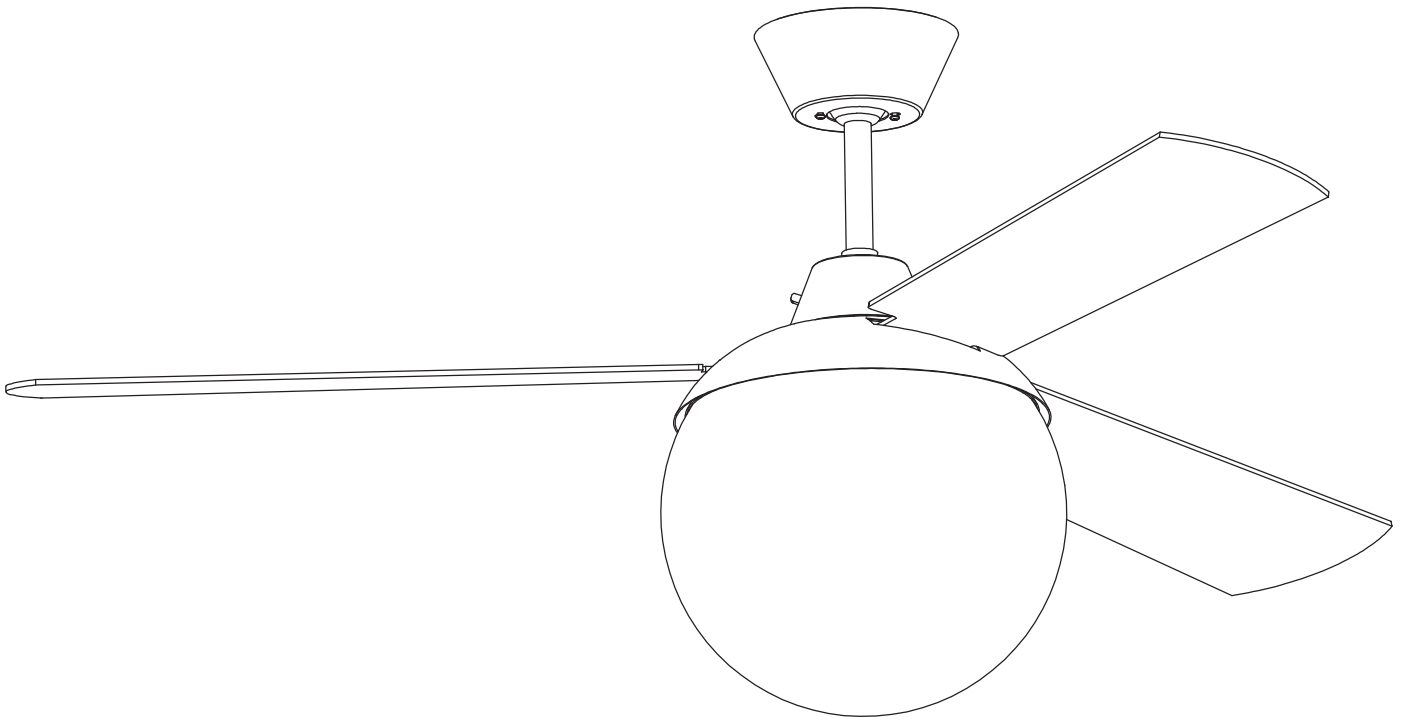

Design by Estudi Ribaudí

The photograph may not match the reference exactly. Please read the product description to identify the finish.

Download photometric file .ldt / .ies

TECHNICAL CHARACTERISTICS

Type:	Fan
RPM:	80/136/180
IP Protection degrees:	IP20
Lampholder:	2 x E27
Power (W):	E27 23 W
Total power consumption (W):	94
Voltage / Frequency:	230V/50Hz
Warranty (Years):	2
Units per box:	1
Net Weight (Kg):	6.6
EAN:	8435111089767

Steel

Structure finish:

Shiny white

**71-1843-CF-CF****Structure material:**

Steel

Structure finish:

Shiny white

-14White

LED S-C4

30-0013-14-M1

17

18

19

20

21

22