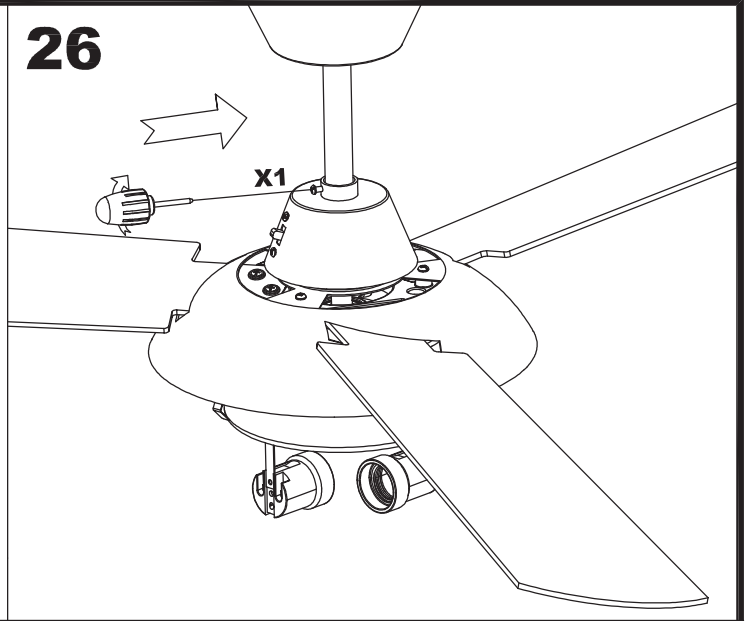

Design by Estudi Ribaudí

The photograph may not match the reference exactly. Please read the product description to identify the finish.

Download photometric file .ldt / .ies

TECHNICAL CHARACTERISTICS

Type:	Fan
RPM:	80/136/180
IP Protection degrees:	IP20
Lampholder:	2 x E27
Power (W):	E27 23 W
Total power consumption (W):	94
Voltage / Frequency:	230V/50Hz
Warranty (Years):	2
Units per box:	1
Net Weight (Kg):	6.6
EAN:	8435111089767

23

24

25

26

27

28

29

5