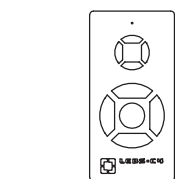

5

ON

NO

6

ON

NO

7

ON

OK

8

OK

ON

OK