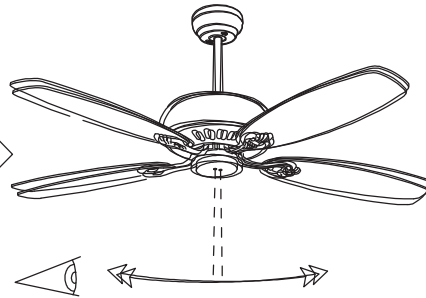

5

ON

NO

6

ON

NO

7

ON

OK

8

OK

ON

OK