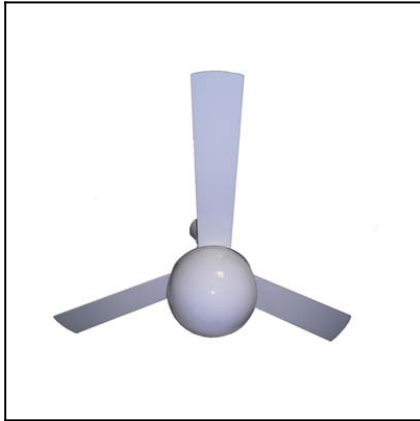

Design by Estudi Ribaudí

The photograph may not match the reference exactly. Please read the product description to identify the finish.

Download photometric file .ldt / .ies

TECHNICAL CHARACTERISTICS

Type:	Fan
RPM:	80/136/180
IP Protection degrees:	IP20
Lampholder:	2 x E27
Power (W):	E27 23 W
Total power consumption (W):	94
Voltage / Frequency:	230V/50Hz
Warranty (Years):	2
Units per box:	1
Net Weight (Kg):	6.6
EAN:	8435111089767

MATERIALS / FINISHES

Structure material: Steel

Diffuser material: Acrylic

Structure finish: Matt white

Diffuser finish: Sandblasted
Matt

Blades material: Plywood

Blades finishes: White
Textured grey

71-1844-CF-CF**Structure material:**

Steel

Structure finish:

Shiny white

**71-1843-CF-CF****Structure material:**

Steel

Structure finish:

Shiny white

-14White