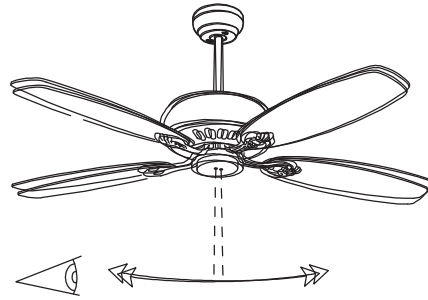

5

ON

NO

6

ON

NO

7

ON

OK

8

OK

ON

OK