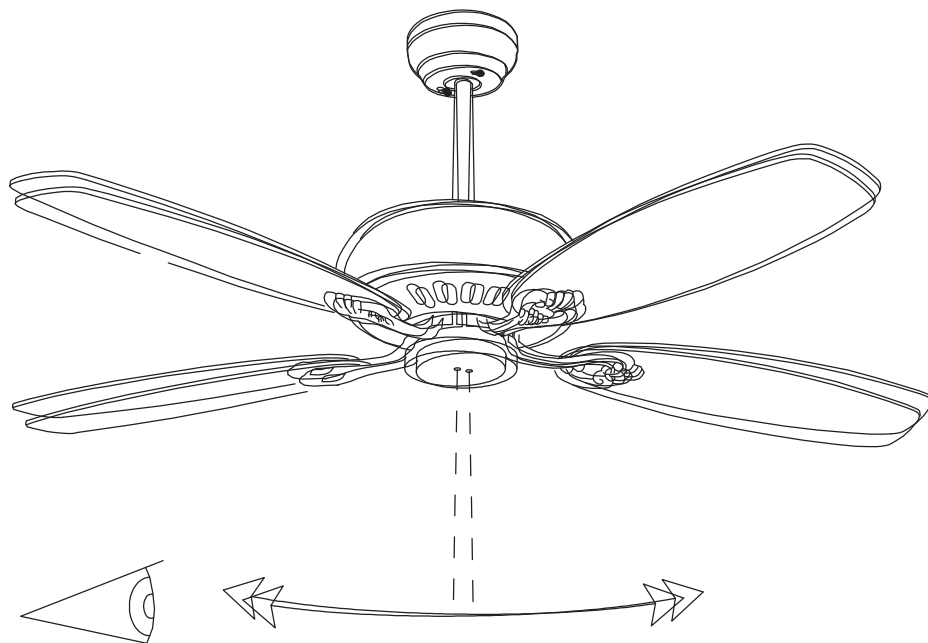

Design by Estudi Ribaudí

The photograph may not match the reference exactly. Please read the product description to identify the finish.

Download photometric file .ldt / .ies

TECHNICAL CHARACTERISTICS

Type:	Fan
RPM:	80/136/180
IP Protection degrees:	IP20
Lampholder:	2 x E27
Power (W):	E27 23 W
Total power consumption (W):	94
Voltage / Frequency:	230V/50Hz
Warranty (Years):	2
Units per box:	1
Net Weight (Kg):	6.6
EAN:	8435111089767

23

24

25

26

27

28

29

5