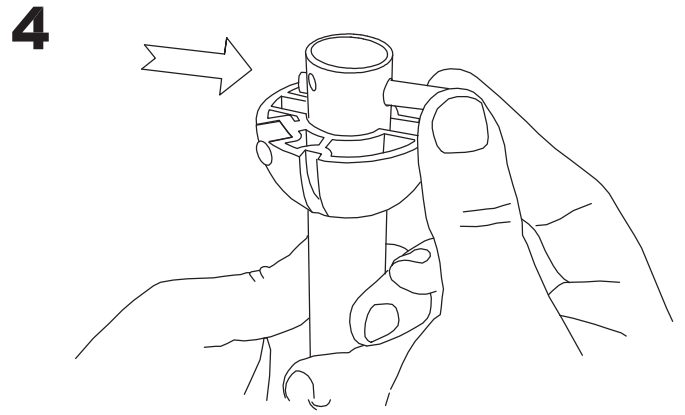

71-1844-81-81

Structure material:
Structure finish:

Steel
 Satin nickel

LED S-C4

30-0067-14-14

30-0067-81-81

17

18