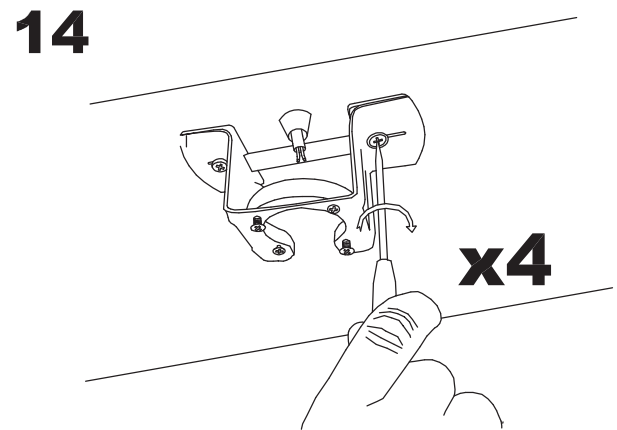

71-1844-81-81

Structure material:
Structure finish:

Steel
 Satin nickel

LED S-C4

30-0067-14-14

30-0067-81-81

17

18