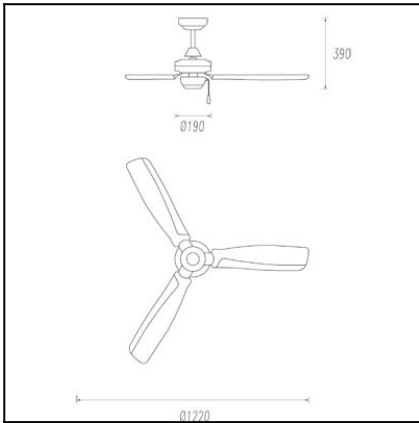

The photograph may not match the reference exactly. Please read the product description to identify the finish.

Download photometric file .ldt / .ies

TECHNICAL CHARACTERISTICS

Type:	Fan
RPM:	120/184/250
IP Protection degrees:	IP20
Total power consumption (W):	59
Voltage / Frequency:	230V/50Hz
Warranty (Years):	2
Units per box:	1
Net Weight (Kg):	5.86
EAN:	8435111089804

71-1844-81-81

Structure material:
Structure finish:

Steel
 Satin nickel

LED S-C4

30-0067-14-14

30-0067-81-81

17

18