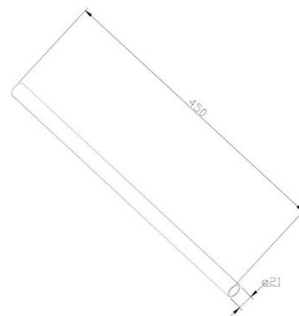

The photograph may not match the reference exactly. Please read the product description to identify the finish.

Download photometric file .ldt / .ies

TECHNICAL CHARACTERISTICS

Type:	Fan
RPM:	120/184/250
IP Protection degrees:	IP20
Total power consumption (W):	59
Voltage / Frequency:	230V/50Hz
Warranty (Years):	2
Units per box:	1
Net Weight (Kg):	5.86
EAN:	8435111089804

MATERIALS / FINISHES

Structure material:	Steel
Structure finish:	Satin nickel
Blades material:	Steel
Blades finishes:	Satin nickel

71-4399-14-14

IP20

71-1843-81-81

Structure material:
Structure finish:

Steel
 Satin nickel

71-1844-81-81

Structure material:
Structure finish:

Steel
 Satin nickel

LED S-C4

30-0067-14-14

30-0067-81-81

17

18