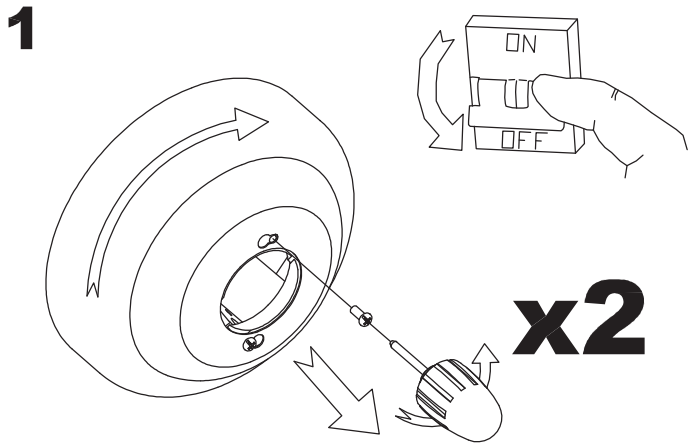

71-1844-81-81

Structure material:
Structure finish:

Steel
 Satin nickel

LED S-C4

30-0067-14-14

30-0067-81-81

17

18