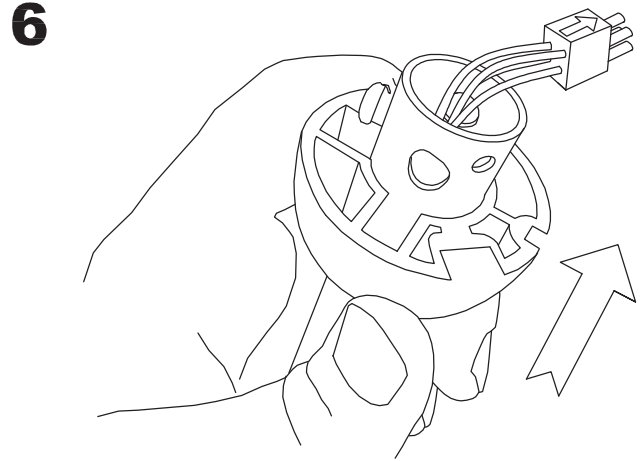

71-1844-81-81

Structure material:
Structure finish:

Steel
 Satin nickel

LED S-C4

30-0067-14-14

30-0067-81-81

17

18