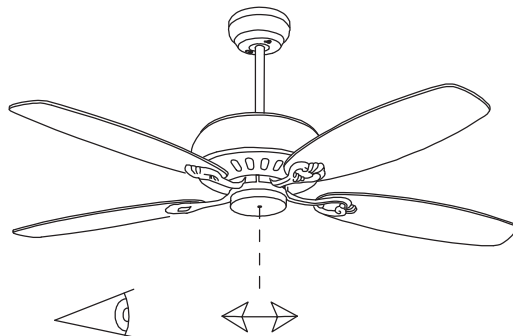

5

ON

= NO

6

ON

= NO

7

ON

= OK

8

OK

ON

= OK