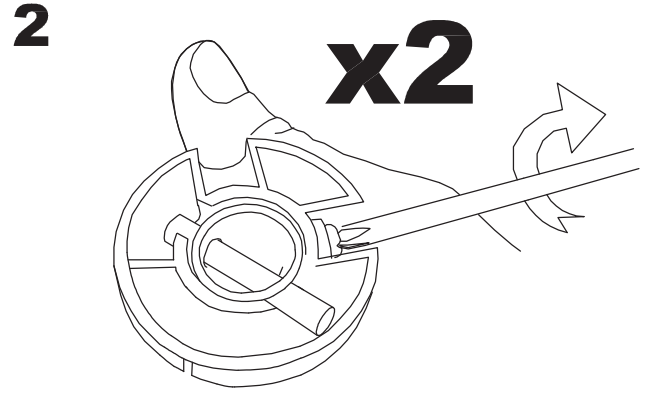

71-1844-81-81

Structure material:
Structure finish:

Steel
 Satin nickel

LED S-C4

30-0067-14-14

30-0067-81-81

17

18