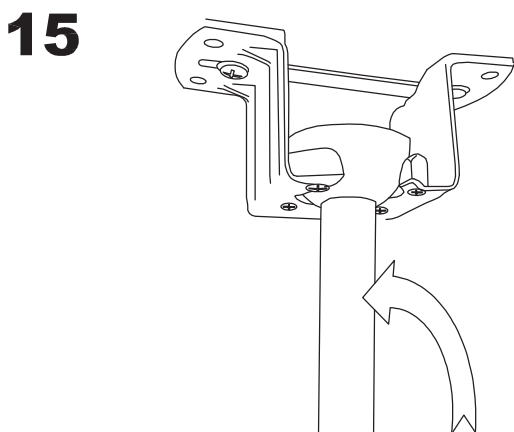

71-1844-81-81

Structure material:
Structure finish:

Steel
 Satin nickel

LED S-C4

30-0067-14-14

30-0067-81-81

17

18