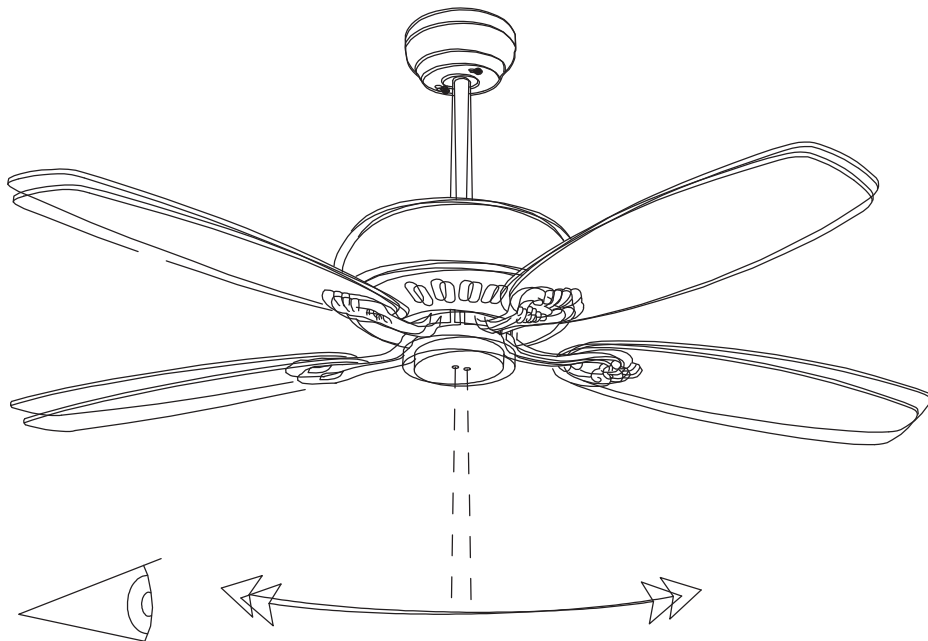

The photograph may not match the reference exactly. Please read the product description to identify the finish.

Download photometric file .ldt / .ies

TECHNICAL CHARACTERISTICS

Type:	Fan
RPM:	120/184/250
IP Protection degrees:	IP20
Total power consumption (W):	59
Voltage / Frequency:	230V/50Hz
Warranty (Years):	2
Units per box:	1
Net Weight (Kg):	5.86
EAN:	8435111089804

19

20

21

22

23

24

25

5