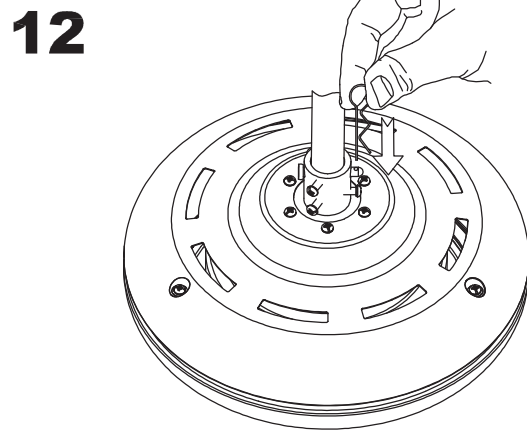

71-1844-81-81

Structure material:
Structure finish:

Steel
 Satin nickel

LED S-C4

30-0067-14-14

30-0067-81-81

17

18