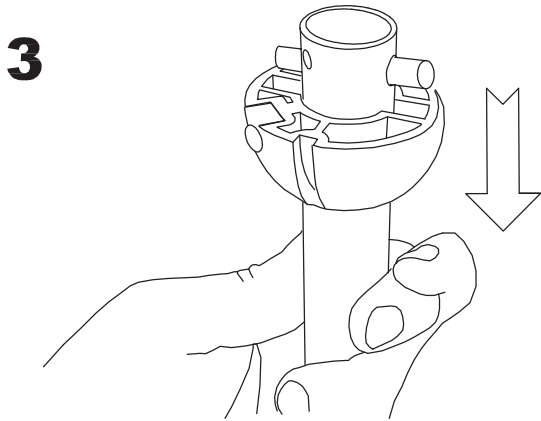

71-1844-81-81

Structure material:
Structure finish:

Steel
 Satin nickel

LED S-C4

30-0067-14-14

30-0067-81-81

17

18