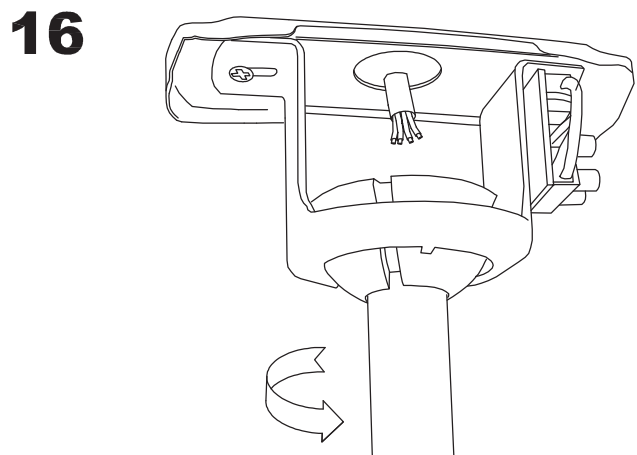

71-1844-81-81

Structure material:
Structure finish:

Steel
 Satin nickel

LED S-C4

30-0067-14-14

30-0067-81-81

17

18