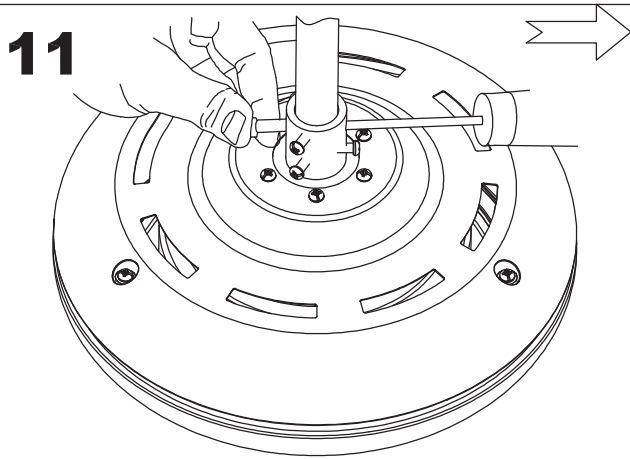

71-1844-81-81

Structure material:
Structure finish:

Steel
 Satin nickel

LED S-C4

30-0067-14-14

30-0067-81-81

17

18