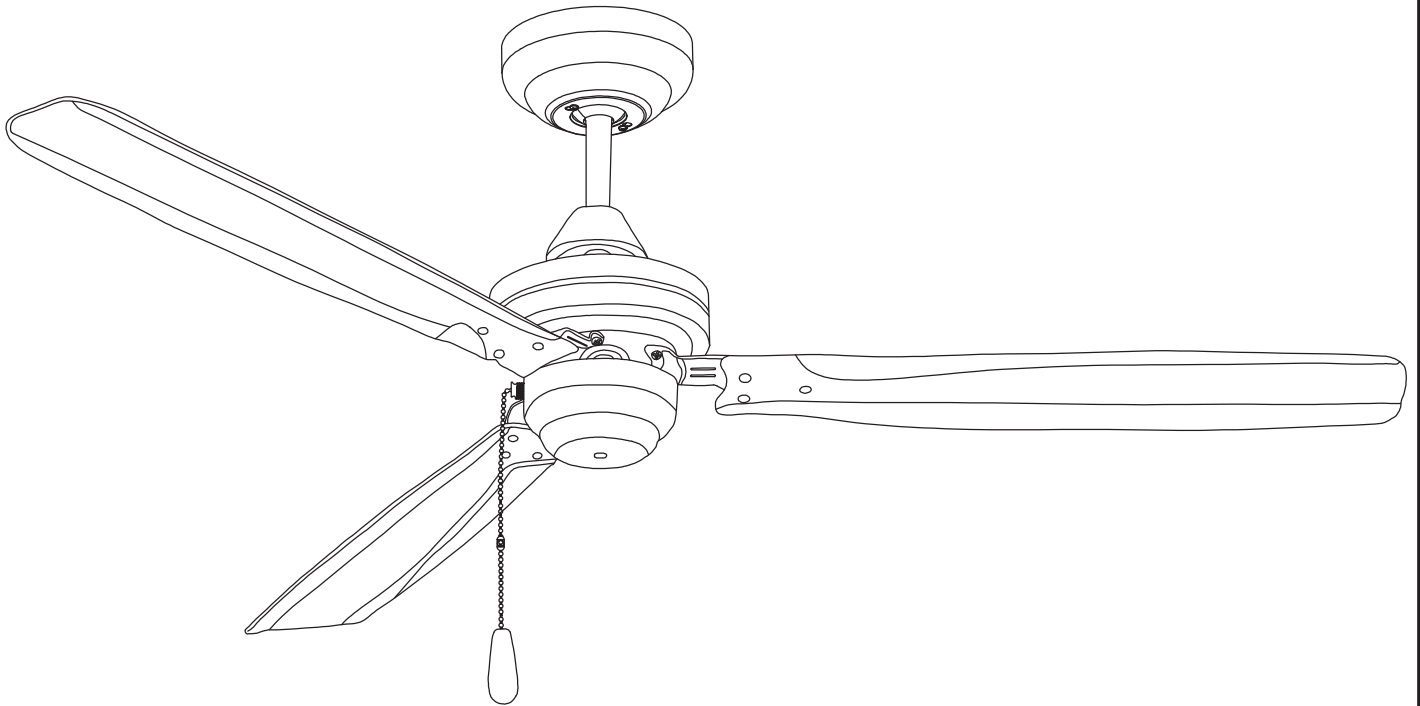

The photograph may not match the reference exactly. Please read the product description to identify the finish.

Download photometric file .ldt / .ies

TECHNICAL CHARACTERISTICS

Type:	Fan
RPM:	120/184/250
IP Protection degrees:	IP20
Total power consumption (W):	59
Voltage / Frequency:	230V/50Hz
Warranty (Years):	2
Units per box:	1
Net Weight (Kg):	5.86
EAN:	8435111089804

71-1844-81-81

Structure material:
Structure finish:

Steel
 Satin nickel

LED S-C4

30-0067-14-14

30-0067-81-81

17

18