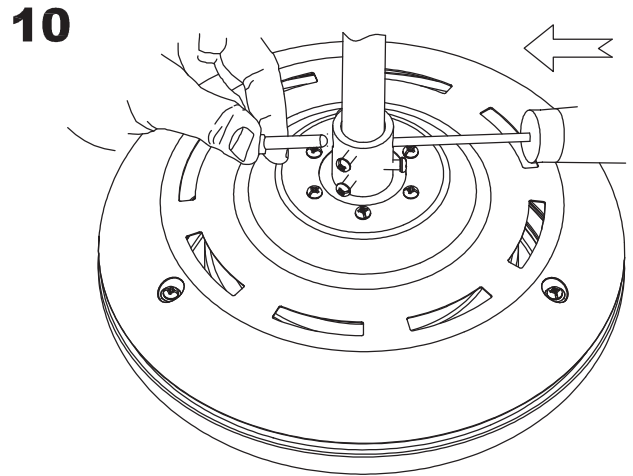

71-1844-81-81

Structure material:
Structure finish:

Steel
 Satin nickel

LED S-C4

30-0067-14-14

30-0067-81-81

17

18