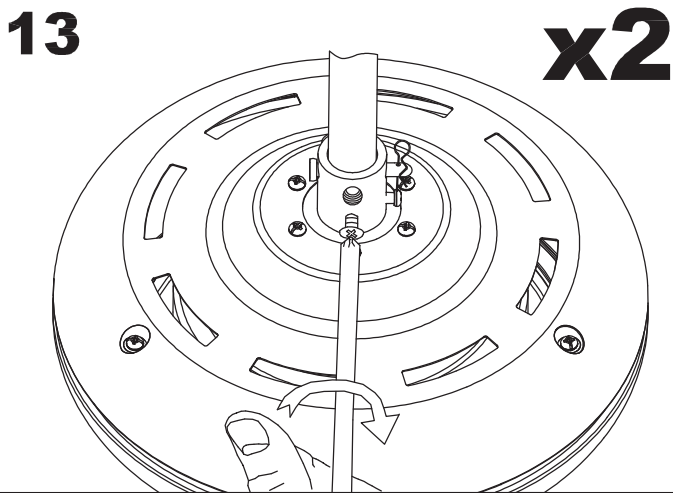

71-1844-81-81

Structure material:
Structure finish:

Steel
 Satin nickel

LED S-C4

30-0067-14-14

30-0067-81-81

17

18