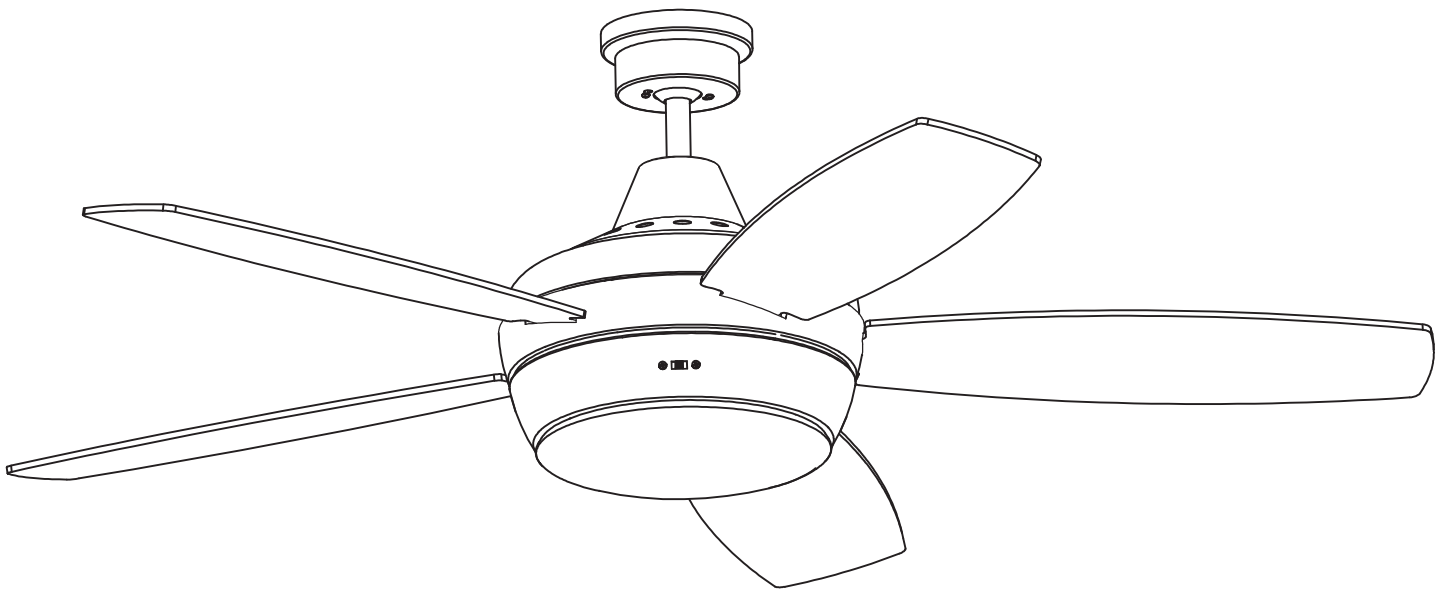

LEDSC4

30-0068-81-B8

30-0068-14-B8