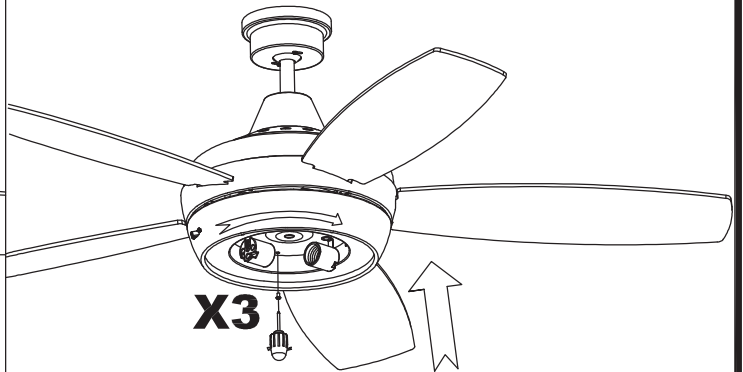

The photograph may not match the reference exactly. Please read the product description to identify the finish.

Download photometric file .ldt / .ies

TECHNICAL CHARACTERISTICS

Type:	Fan
RPM:	94/147/220
IP Protection degrees:	IP20
Lampholder:	2 x E27
Power (W):	E27 40
Total power consumption (W):	147
Voltage / Frequency:	230V/50Hz
Warranty (Years):	2
Units per box:	1
Net Weight (Kg):	9.57
EAN:	8435111089880

23

24

25

26

27

28

29

5