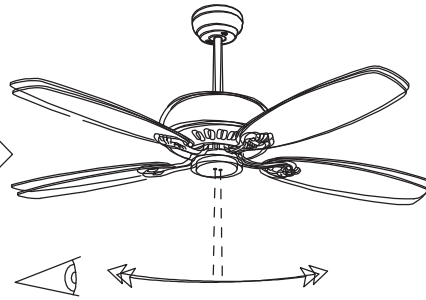

5

ON

= NO

6

ON

= NO

7

ON

= OK

8

OK

ON

= OK