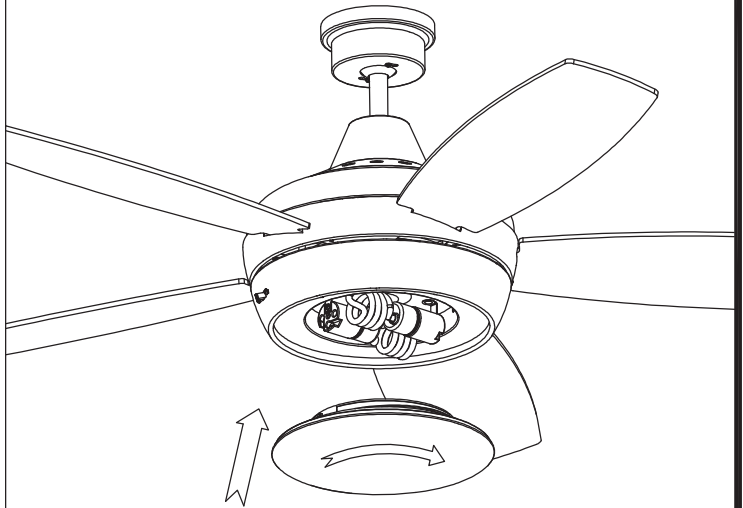

The photograph may not match the reference exactly. Please read the product description to identify the finish.

Download photometric file .ldt / .ies

TECHNICAL CHARACTERISTICS

Type:	Fan
RPM:	94/147/220
IP Protection degrees:	IP20
Lampholder:	2 x E27
Power (W):	E27 40
Total power consumption (W):	147
Voltage / Frequency:	230V/50Hz
Warranty (Years):	2
Units per box:	1
Net Weight (Kg):	9.57
EAN:	8435111089880

23

24

25

26

27

28

29

5