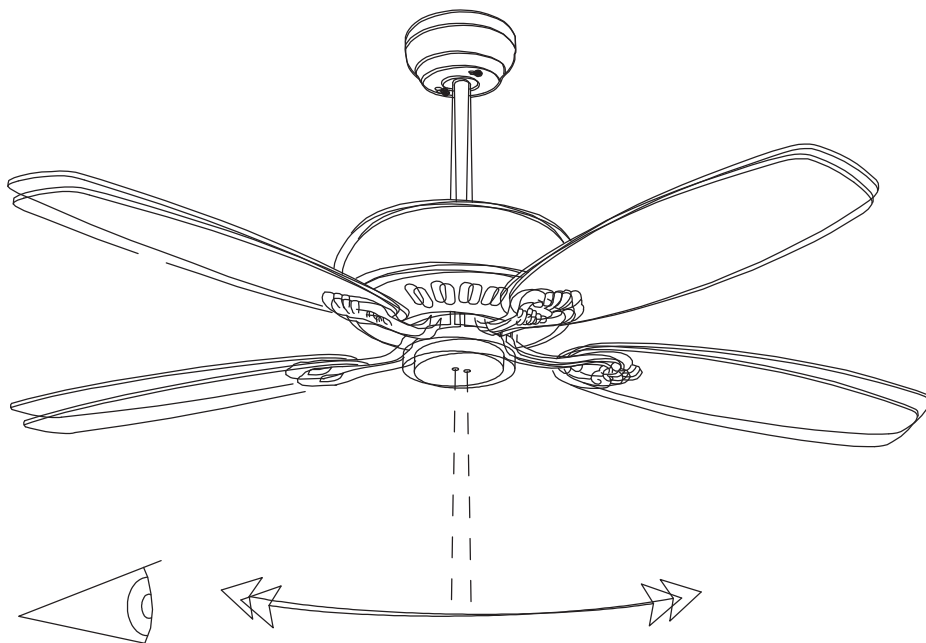

The photograph may not match the reference exactly. Please read the product description to identify the finish.

Download photometric file .ldt / .ies

TECHNICAL CHARACTERISTICS

Type:	Fan
RPM:	94/147/220
IP Protection degrees:	IP20
Lampholder:	2 x E27
Power (W):	E27 40
Total power consumption (W):	147
Voltage / Frequency:	230V/50Hz
Warranty (Years):	2
Units per box:	1
Net Weight (Kg):	9.57
EAN:	8435111089880

23

24

25

26

27

28

29

5