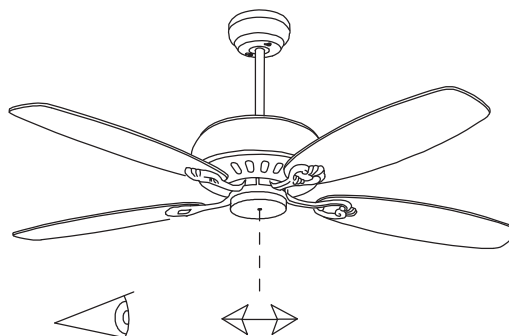

5

ON

= NO

6

ON

= NO

7

ON

= OK

8

OK

ON

= OK