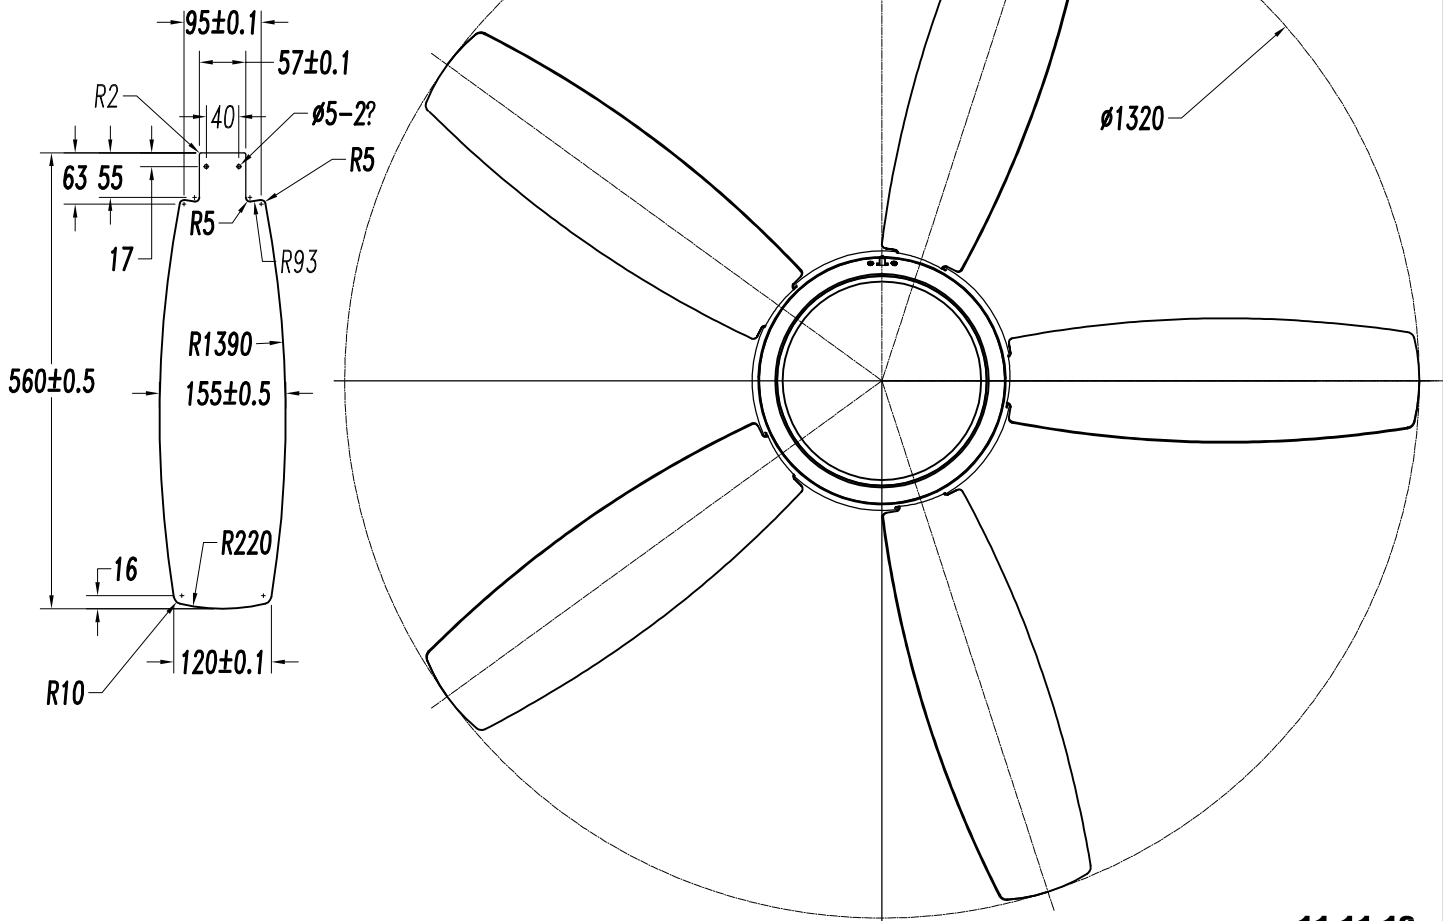

The photograph may not match the reference exactly. Please read the product description to identify the finish.

Download photometric file .ldt / .ies

TECHNICAL CHARACTERISTICS

Type:	Fan
RPM:	94/147/220
IP Protection degrees:	IP20
Lampholder:	2 x E27
Power (W):	E27 40
Total power consumption (W):	147
Voltage / Frequency:	230V/50Hz
Warranty (Years):	2
Units per box:	1
Net Weight (Kg):	9.57
EAN:	8435111089880

71-1843-81-81

Structure material:
Structure finish:

Steel
Satin nickel

71-1844-81-81

Structure material:
Structure finish:

Steel
Satin nickel

White/Satin Nickel

LEDSC4

23

24

25

26

27

28

29

5