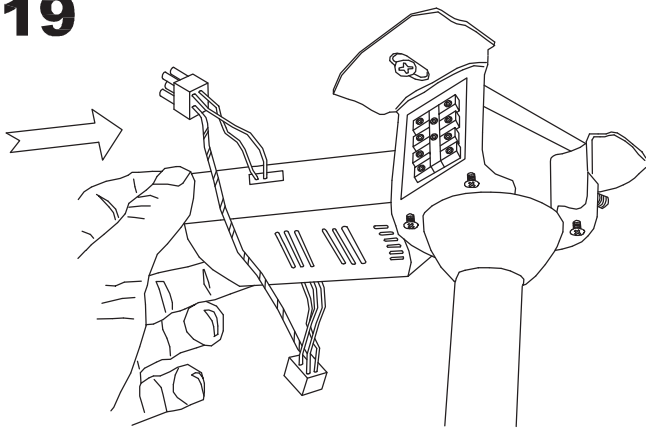

The photograph may not match the reference exactly. Please read the product description to identify the finish.

Download photometric file .ldt / .ies

TECHNICAL CHARACTERISTICS

Type:	Fan
RPM:	94/147/220
IP Protection degrees:	IP20
Lampholder:	2 x E27
Power (W):	E27 40
Total power consumption (W):	147
Voltage / Frequency:	230V/50Hz
Warranty (Years):	2
Units per box:	1
Net Weight (Kg):	9.57
EAN:	8435111089880

30-0068-81-B8

30-0068-14-B8

17

18

19

20

21

22