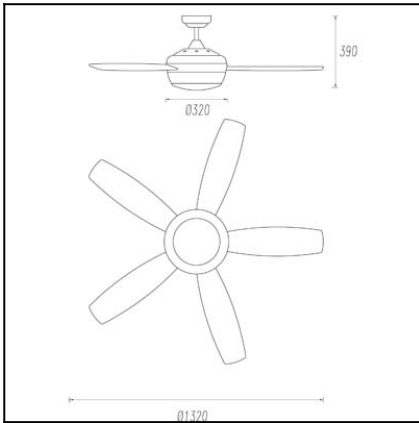

The photograph may not match the reference exactly. Please read the product description to identify the finish.

Download photometric file .ldt / .ies

TECHNICAL CHARACTERISTICS

Type:	Fan
RPM:	94/147/220
IP Protection degrees:	IP20
Lampholder:	2 x E27
Power (W):	E27 40
Total power consumption (W):	147
Voltage / Frequency:	230V/50Hz
Warranty (Years):	2
Units per box:	1
Net Weight (Kg):	9.57
EAN:	8435111089880