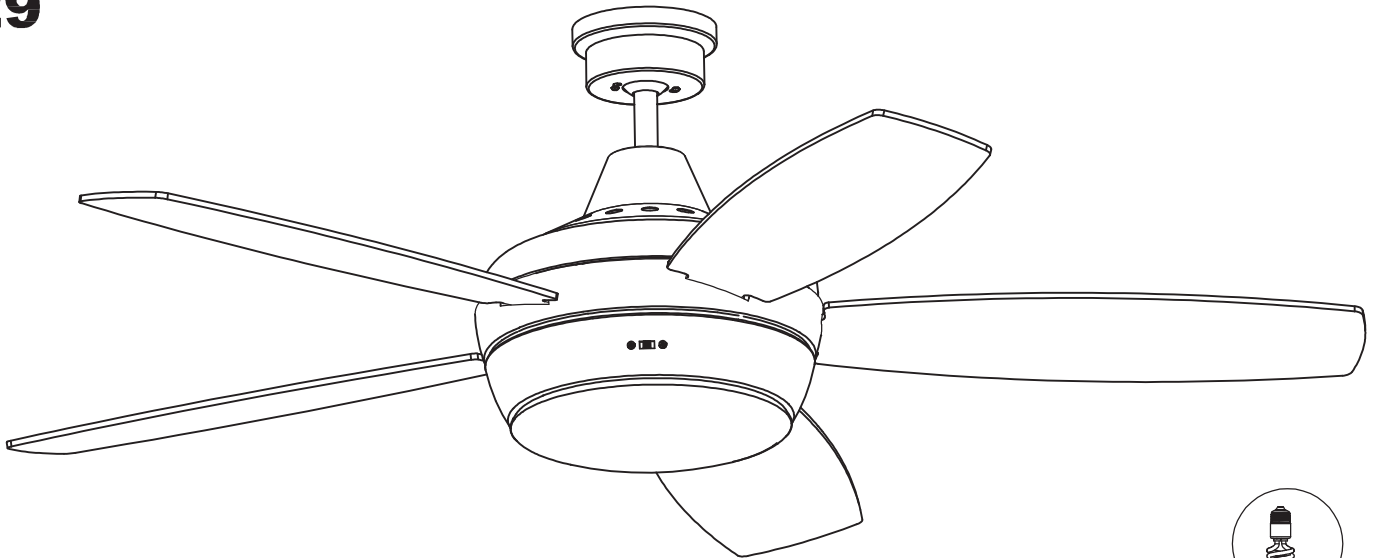

The photograph may not match the reference exactly. Please read the product description to identify the finish.

Download photometric file .ldt / .ies

TECHNICAL CHARACTERISTICS

Type:	Fan
RPM:	94/147/220
IP Protection degrees:	IP20
Lampholder:	2 x E27
Power (W):	E27 40
Total power consumption (W):	147
Voltage / Frequency:	230V/50Hz
Warranty (Years):	2
Units per box:	1
Net Weight (Kg):	9.57
EAN:	8435111089880

23

24

25

26

27

28

29

5