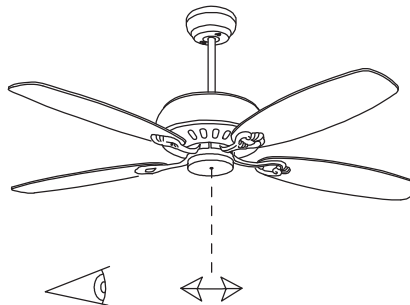

5

ON

= NO

6

ON

= NO

7

ON

= OK

8

OK

ON

= OK