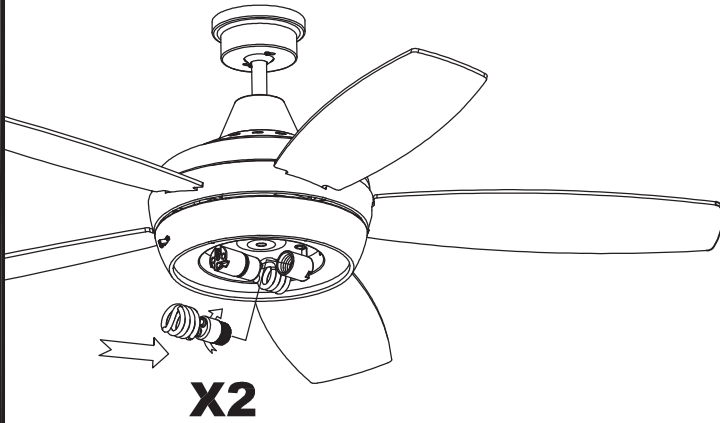

The photograph may not match the reference exactly. Please read the product description to identify the finish.

Download photometric file .ldt / .ies

TECHNICAL CHARACTERISTICS

Type:	Fan
RPM:	94/147/220
IP Protection degrees:	IP20
Lampholder:	2 x E27
Power (W):	E27 40
Total power consumption (W):	147
Voltage / Frequency:	230V/50Hz
Warranty (Years):	2
Units per box:	1
Net Weight (Kg):	9.57
EAN:	8435111089880

23

24

25

26

27

28

29

5