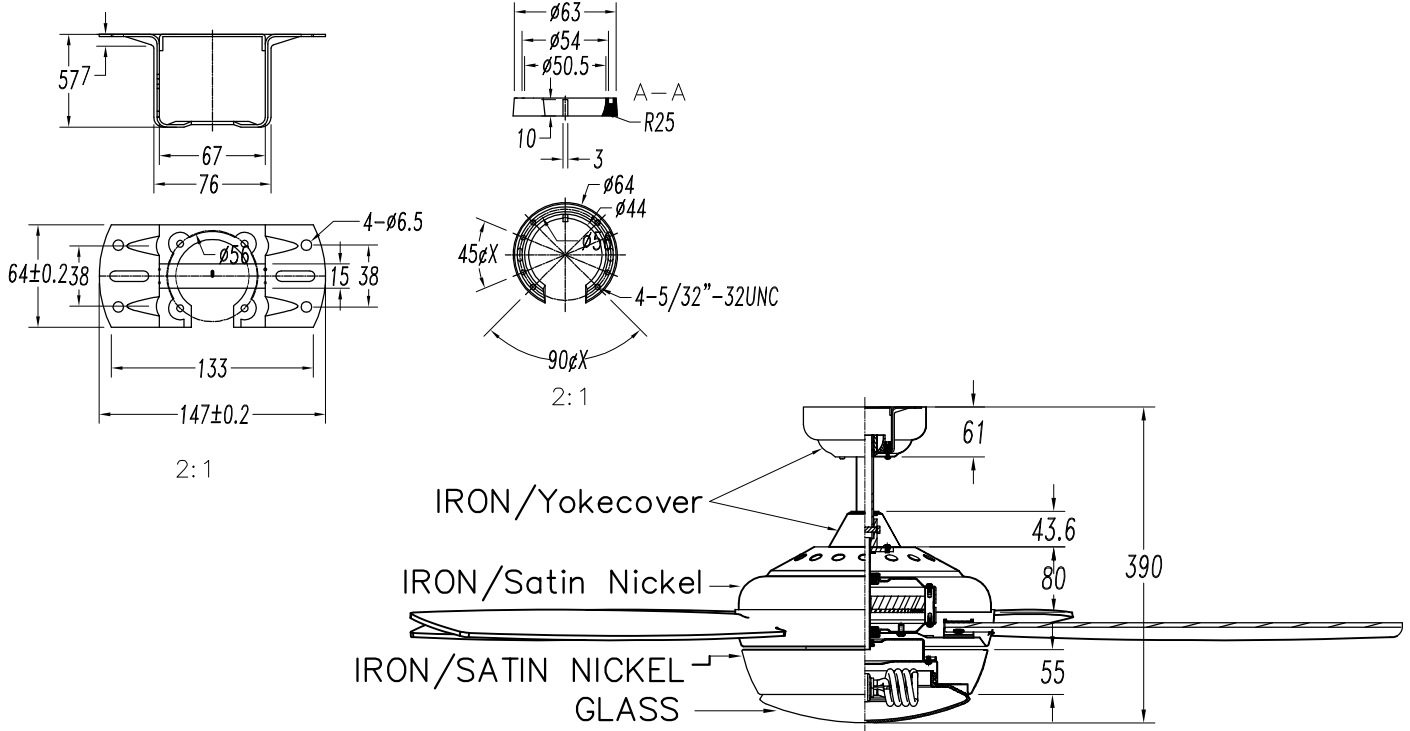

The photograph may not match the reference exactly. Please read the product description to identify the finish.

Download photometric file .ldt / .ies

TECHNICAL CHARACTERISTICS

Type:	Fan
RPM:	94/147/220
IP Protection degrees:	IP20
Lampholder:	2 x E27
Power (W):	E27 40
Total power consumption (W):	147
Voltage / Frequency:	230V/50Hz
Warranty (Years):	2
Units per box:	1
Net Weight (Kg):	9.57
EAN:	8435111089880

71-1843-81-81

Structure material:
Structure finish:

Steel
Satin nickel

71-1844-81-81

Structure material:
Structure finish:

Steel
Satin nickel

White/Satin Nickel

LEDSC4