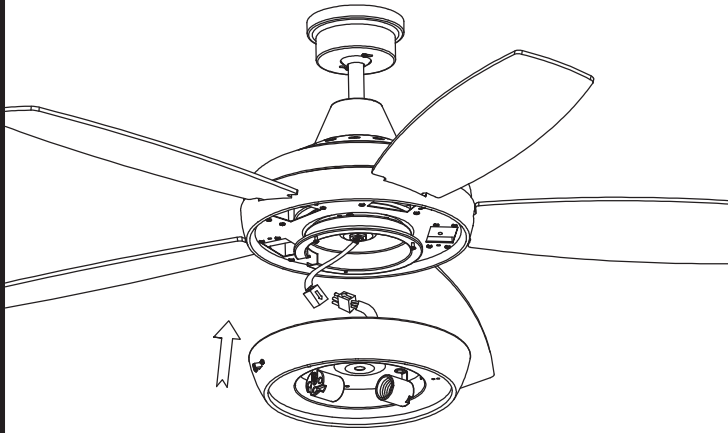

The photograph may not match the reference exactly. Please read the product description to identify the finish.

Download photometric file .ldt / .ies

TECHNICAL CHARACTERISTICS

Type:	Fan
RPM:	94/147/220
IP Protection degrees:	IP20
Lampholder:	2 x E27
Power (W):	E27 40
Total power consumption (W):	147
Voltage / Frequency:	230V/50Hz
Warranty (Years):	2
Units per box:	1
Net Weight (Kg):	9.57
EAN:	8435111089880

23

24

25

26

27

28

29

5