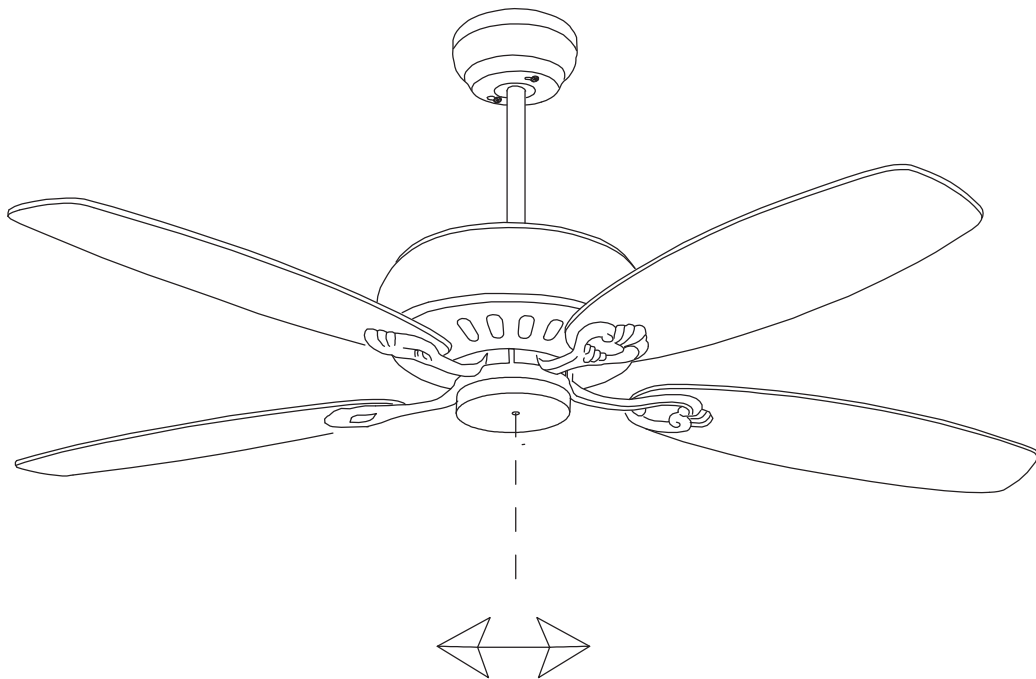

The photograph may not match the reference exactly. Please read the product description to identify the finish.

Download photometric file .ldt / .ies

TECHNICAL CHARACTERISTICS

Type:	Fan
RPM:	94/147/220
IP Protection degrees:	IP20
Lampholder:	2 x E27
Power (W):	E27 40
Total power consumption (W):	147
Voltage / Frequency:	230V/50Hz
Warranty (Years):	2
Units per box:	1
Net Weight (Kg):	9.57
EAN:	8435111089880

23

24

25

26

27

28

29

5