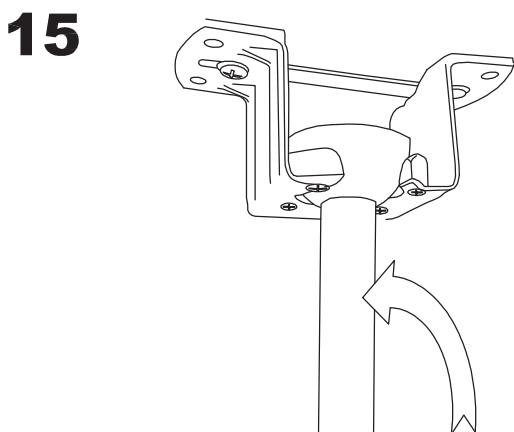

The photograph may not match the reference exactly. Please read the product description to identify the finish.

Download photometric file .ldt / .ies

TECHNICAL CHARACTERISTICS

Type:	Fan
RPM:	94/147/220
IP Protection degrees:	IP20
Lampholder:	2 x E27
Power (W):	E27 40
Total power consumption (W):	147
Voltage / Frequency:	230V/50Hz
Warranty (Years):	2
Units per box:	1
Net Weight (Kg):	9.57
EAN:	8435111089880

71-1843-81-81

Structure material:
Structure finish:

Steel
Satin nickel

71-1844-81-81

Structure material:
Structure finish:

Steel
Satin nickel

White/Satin Nickel

LEDSC4

30-0068-81-B8

30-0068-14-B8

17

18

19

20

21

22