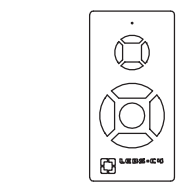

5

ON

= NO

6

ON

= NO

7

ON

= OK

8

OK

ON

= OK