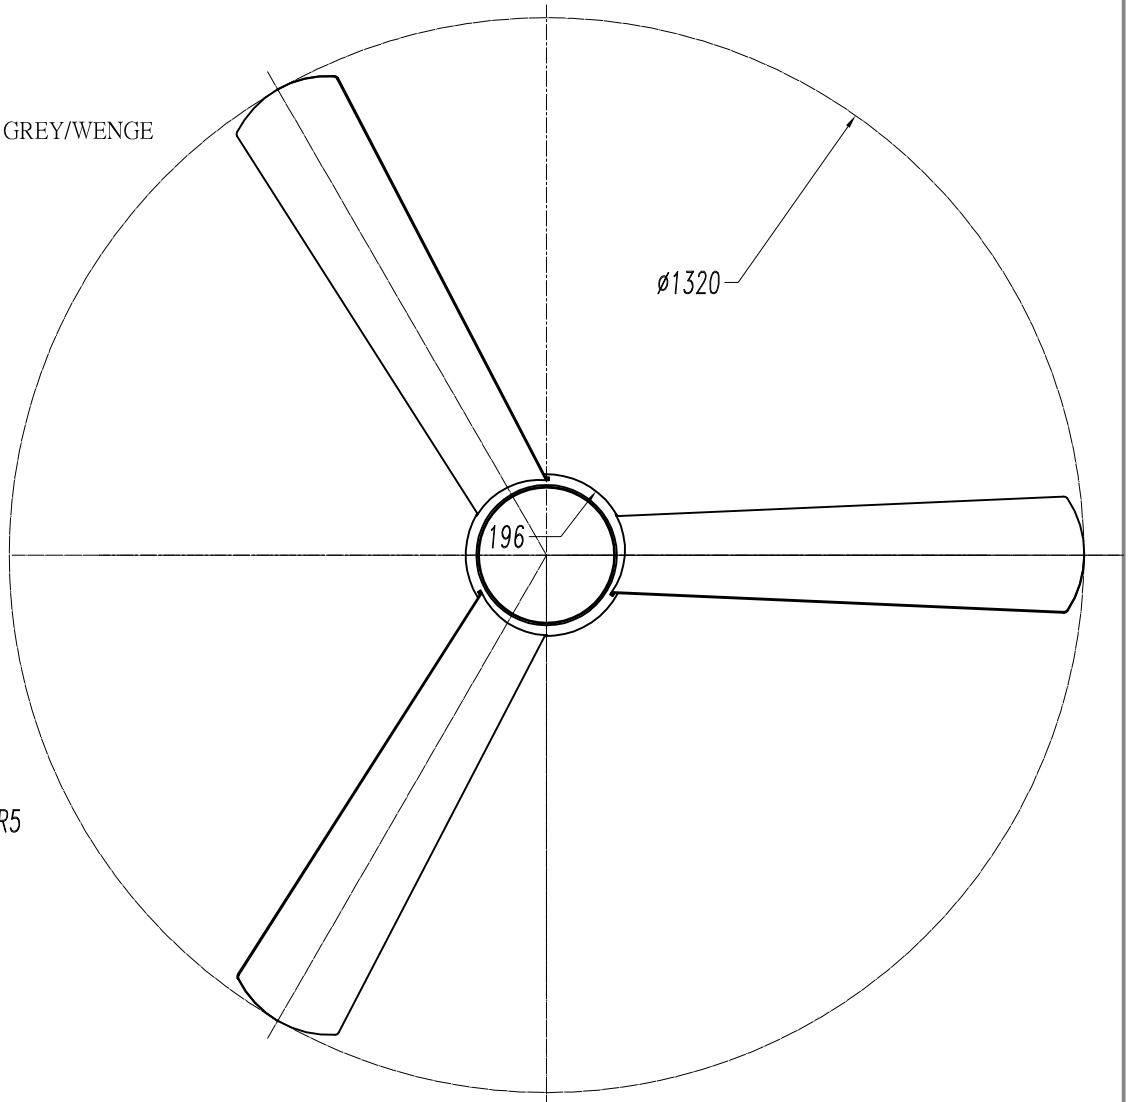

Design by Benedito Design

The photograph may not match the reference exactly. Please read the product description to identify the finish.

Download photometric file .ldt / .ies

TECHNICAL CHARACTERISTICS

Type:	Fan
RPM:	90/145/195
IP Protection degrees:	IP20
Total power consumption (W):	48
Voltage / Frequency:	230V/50Hz
Warranty (Years):	2
Units per box:	1
Net Weight (Kg):	5.865
EAN:	8435381402280

Satin nickel

**71-1843-81-81****Structure material:**

Steel

Structure finish:

Satin nickel

PLYWOOD/ WHITE/GREY& GREY/WENGE

LED S-C4

30-1961-81-81