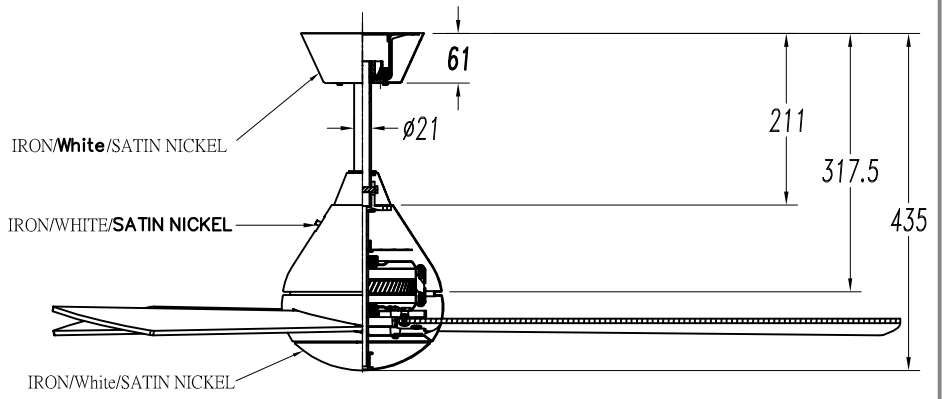

Design by Benedito Design

The photograph may not match the reference exactly. Please read the product description to identify the finish.

Download photometric file .ldt / .ies

TECHNICAL CHARACTERISTICS

Type:	Fan
RPM:	90/145/195
IP Protection degrees:	IP20
Total power consumption (W):	48
Voltage / Frequency:	230V/50Hz
Warranty (Years):	2
Units per box:	1
Net Weight (Kg):	5.865
EAN:	8435381402280

Satin nickel

**71-1843-81-81****Structure material:**

Steel

Structure finish:

Satin nickel

PLYWOOD/ WHITE/GREY& GREY/WENGE

LED S-C4

30-1961-81-81