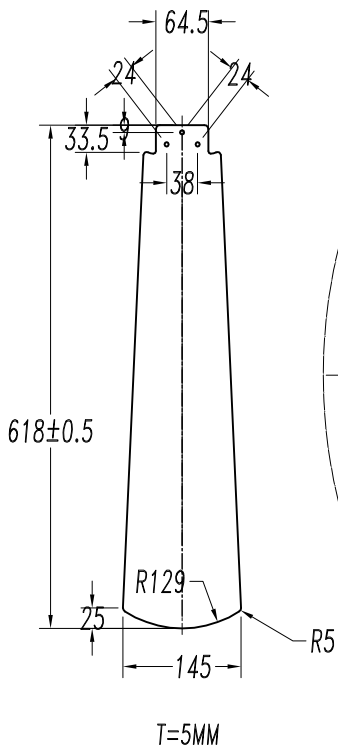

Design by Benedito Design

The photograph may not match the reference exactly. Please read the product description to identify the finish.

Download photometric file .ldt / .ies

TECHNICAL CHARACTERISTICS

Type:	Fan
RPM:	90/145/195
IP Protection degrees:	IP20
Total power consumption (W):	48
Voltage / Frequency:	230V/50Hz
Warranty (Years):	2
Units per box:	1
Net Weight (Kg):	5.865
EAN:	8435381402280

Satin nickel

**71-1843-81-81****Structure material:**

Steel

Structure finish:

Satin nickel

PLYWOOD/ WHITE/GREY& GREY/WENGE

LED S-C4

30-1961-81-81

30-1961-CF-CF

17

18

19

20

21

22

23

24

25

①	
②	
③	
④	
⑤	
⑥	
⑦	
⑧	STOP
⑨	

5

ON

= NO

6

ON