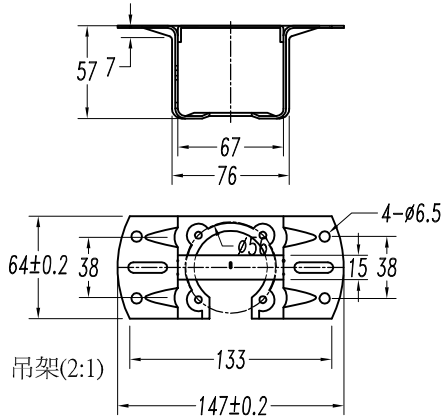

Design by Benedito Design

The photograph may not match the reference exactly. Please read the product description to identify the finish.

Download photometric file .ldt / .ies

TECHNICAL CHARACTERISTICS

Type:	Fan
RPM:	90/145/195
IP Protection degrees:	IP20
Total power consumption (W):	48
Voltage / Frequency:	230V/50Hz
Warranty (Years):	2
Units per box:	1
Net Weight (Kg):	5.865
EAN:	8435381402280

Satin nickel

**71-1843-81-81****Structure material:**

Steel

Structure finish:

Satin nickel

PLYWOOD/ WHITE/GREY& GREY/WENGE

LED S-C4

30-1961-81-81