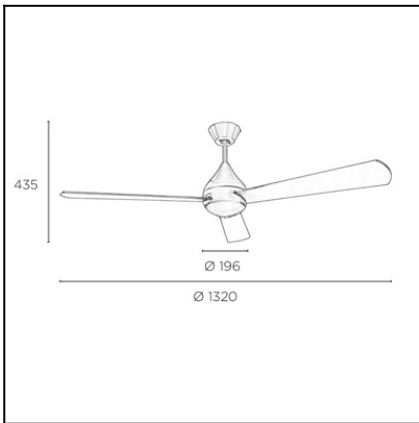

Design by Benedito Design

The photograph may not match the reference exactly. Please read the product description to identify the finish.

Download photometric file .ldt / .ies

TECHNICAL CHARACTERISTICS

Type:	Fan
RPM:	90/145/195
IP Protection degrees:	IP20
Total power consumption (W):	48
Voltage / Frequency:	230V/50Hz
Warranty (Years):	2
Units per box:	1
Net Weight (Kg):	5.865
EAN:	8435381402280

Satin nickel

**71-1843-81-81****Structure material:**

Steel

Structure finish:

Satin nickel

PLYWOOD/ WHITE/GREY& GREY/WENGE

LED S-C4

30-1961-81-81