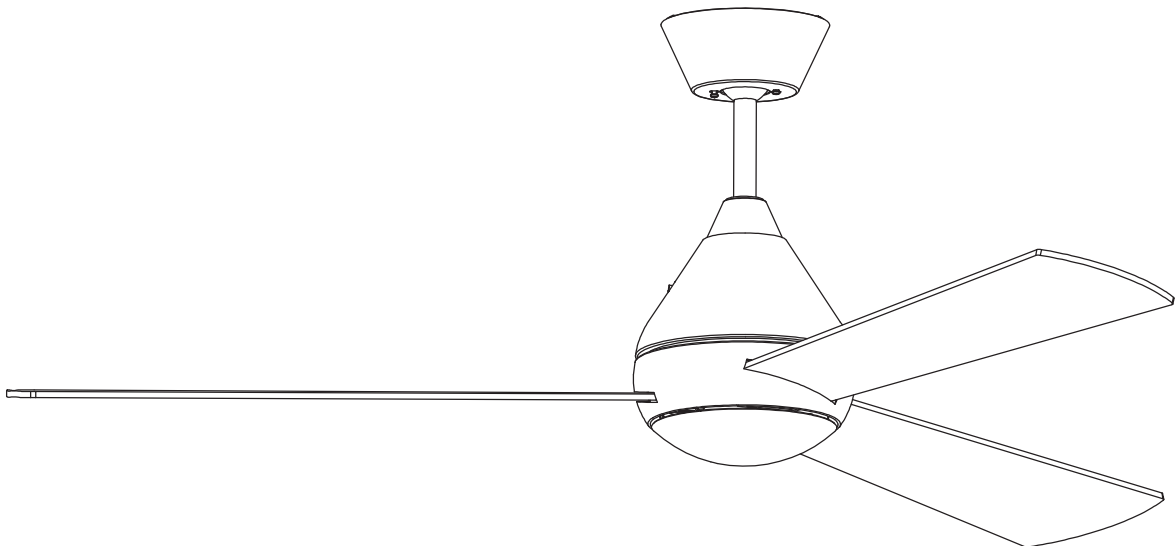

①	
②	
③	
④	
⑤	
⑥	
⑦	
⑧	STOP
⑨