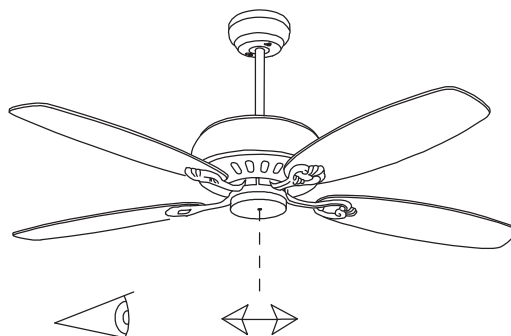

5

ON

= NO

6

ON

= NO

7

ON

= OK

8

OK

ON

= OK