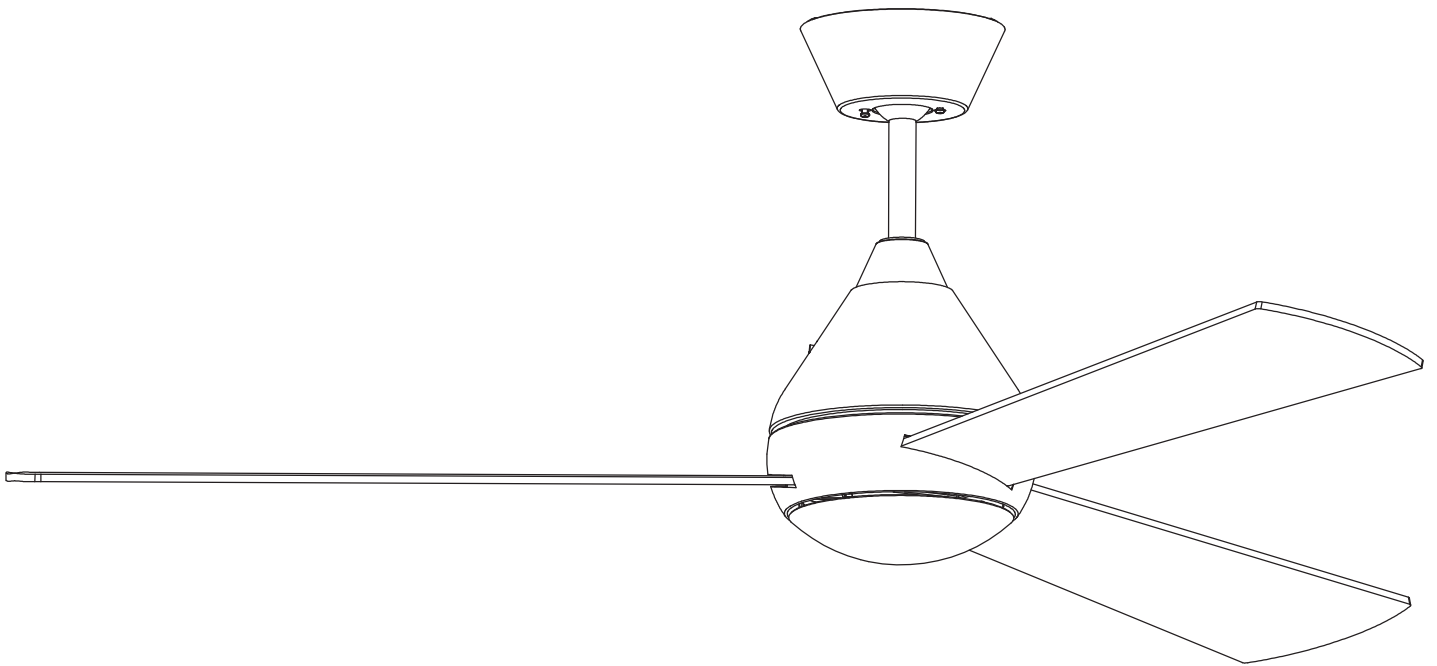

LED S-C4

30-1961-81-81

30-1961-CF-CF