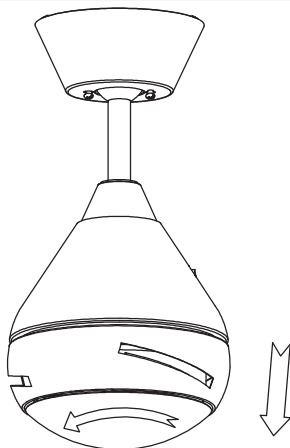

Satin nickel

**71-1843-81-81****Structure material:**

Steel

Structure finish:

Satin nickel

PLYWOOD/ WHITE/GREY& GREY/WENGE

LED S-C4

30-1961-81-81

30-1961-CF-CF

17

18

19

20

21

22

23