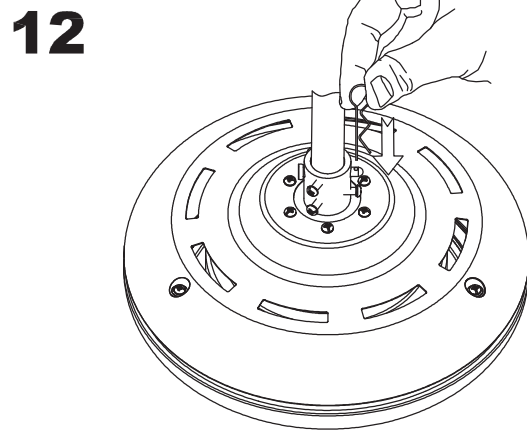

**71-1844-CF-CF****Structure material:**

Steel

Structure finish:

Shiny white

PLYWOOD/ WHITE/GREY& GREY/WENGE

LED S-C4

30-1961-81-81

30-1961-CF-CF