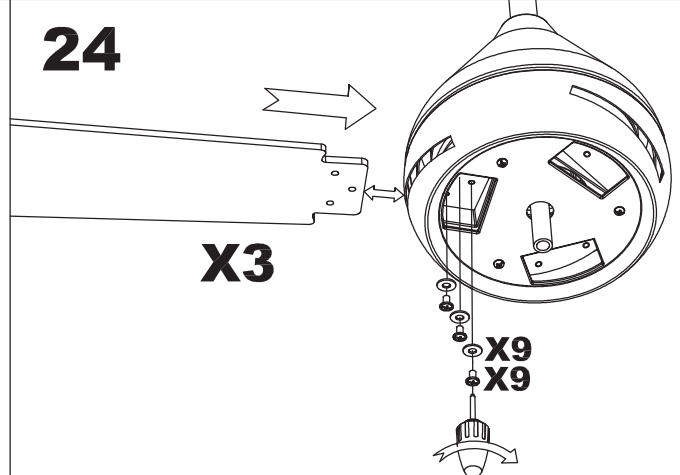

Design by Benedito Design

The photograph may not match the reference exactly. Please read the product description to identify the finish.

Download photometric file .ldt / .ies

TECHNICAL CHARACTERISTICS

Type:	Fan
RPM:	90/145/195
IP Protection degrees:	IP20
Total power consumption (W):	48
Voltage / Frequency:	230V/50Hz
Warranty (Years):	2
Units per box:	1
Net Weight (Kg):	5.865
EAN:	8435381402273

17

18

19

20

21

22

23

24