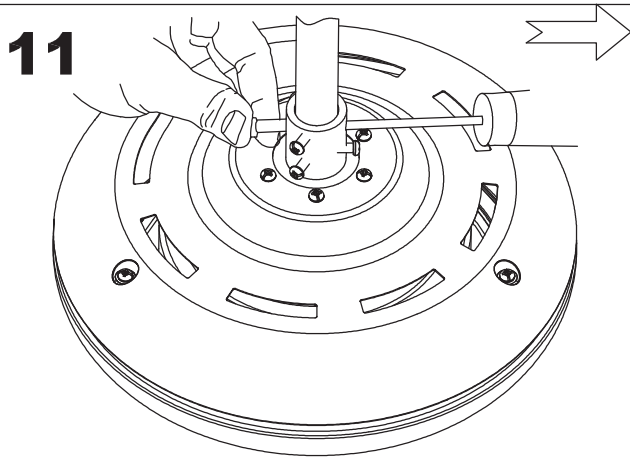

**71-1844-CF-CF****Structure material:**

Steel

Structure finish:

Shiny white

PLYWOOD/ WHITE/GREY& GREY/WENGE

LED S-C4

30-1961-81-81

30-1961-CF-CF