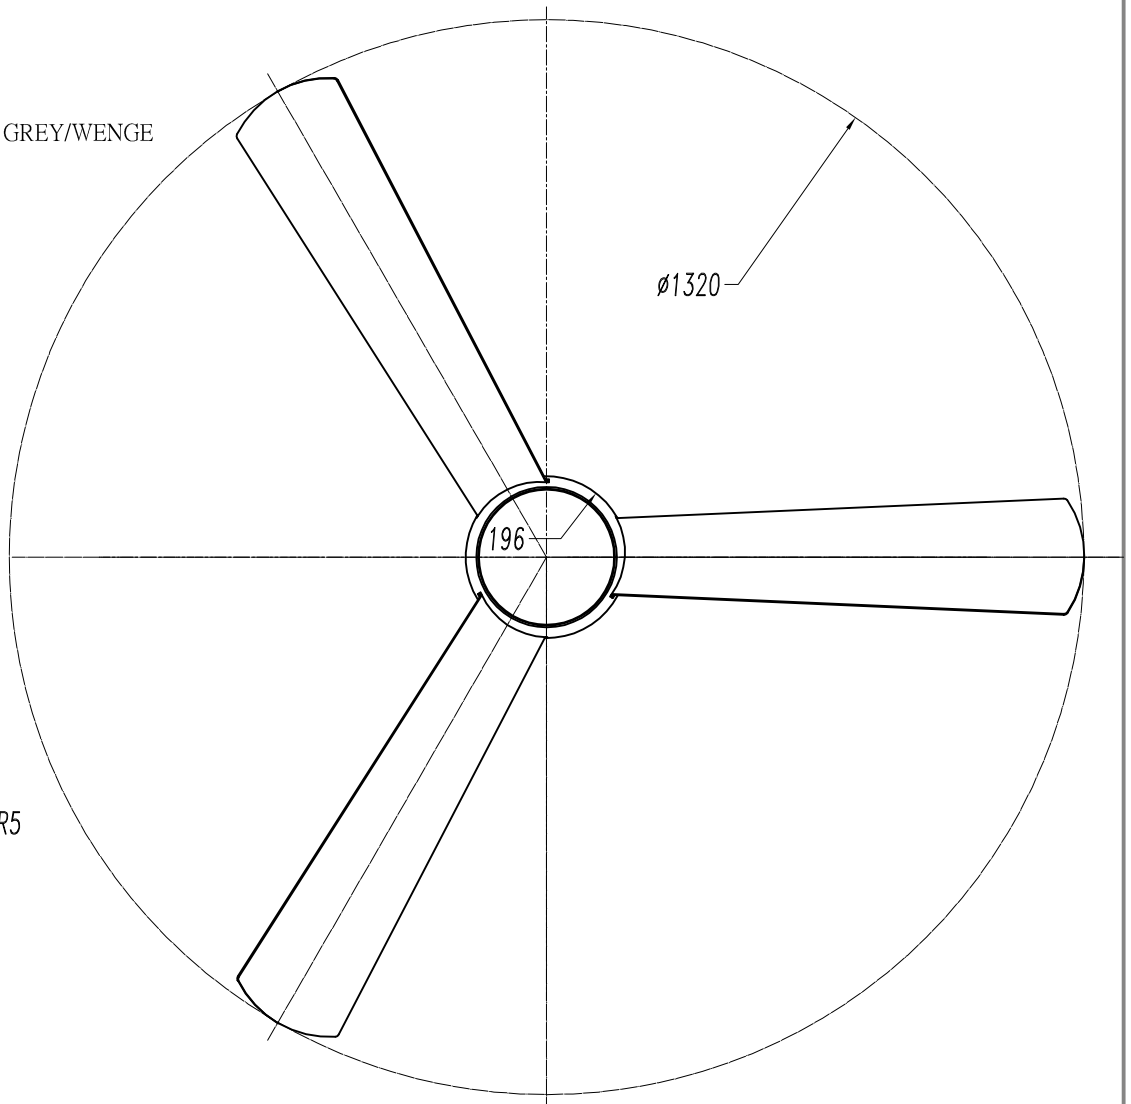

PLYWOOD/ WHITE/GREY& GREY/WENGE