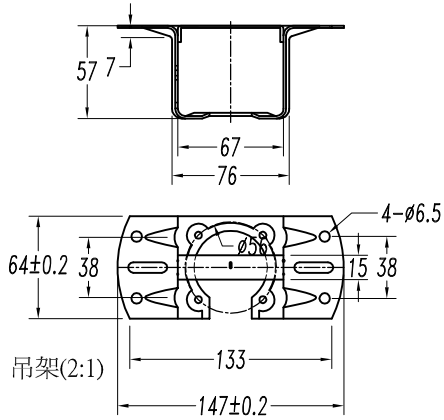

PLYWOOD/ WHITE/GREY& GREY/WENGE