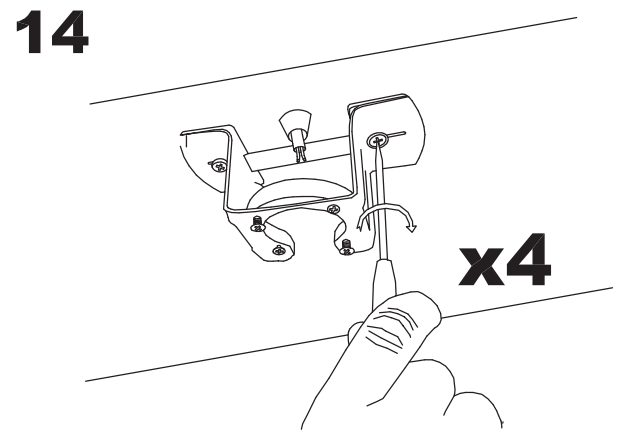

**71-1844-CF-CF****Structure material:**

Steel

Structure finish:

Shiny white

PLYWOOD/ WHITE/GREY& GREY/WENGE

LED S-C4

30-1961-81-81

30-1961-CF-CF