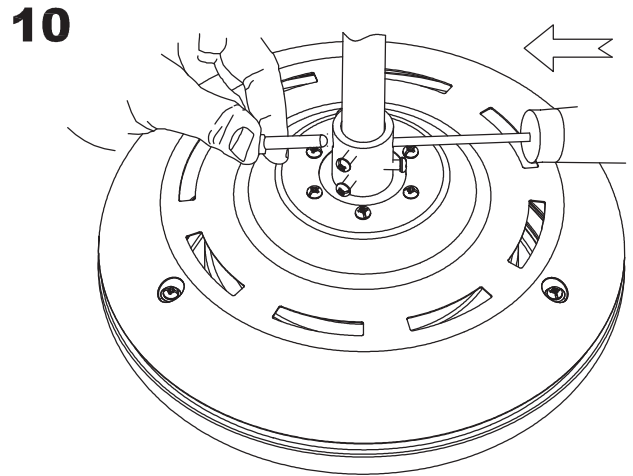

**71-1844-CF-CF****Structure material:**

Steel

Structure finish:

Shiny white

PLYWOOD/ WHITE/GREY& GREY/WENGE

LED S-C4

30-1961-81-81

30-1961-CF-CF