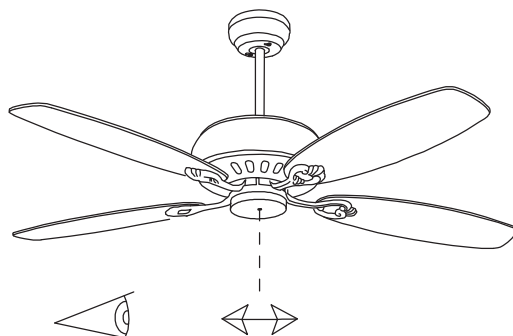

5

ON

= NO

6

ON

= NO

7

ON

= OK

8

OK

ON

= OK