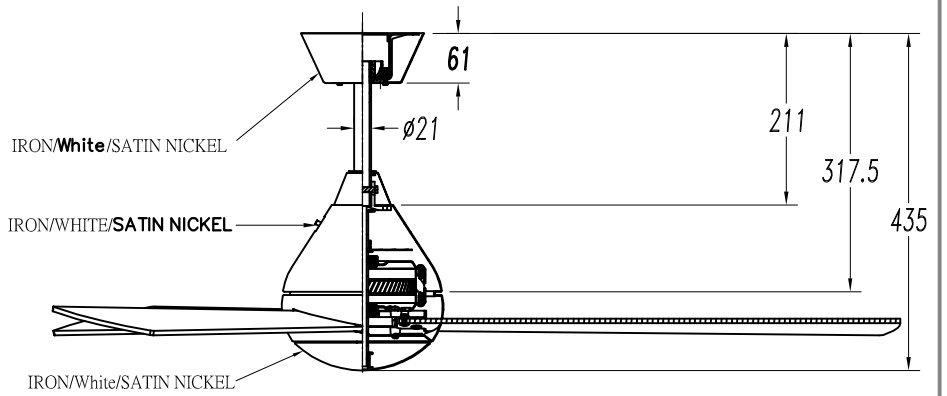

PLYWOOD/ WHITE/GREY& GREY/WENGE