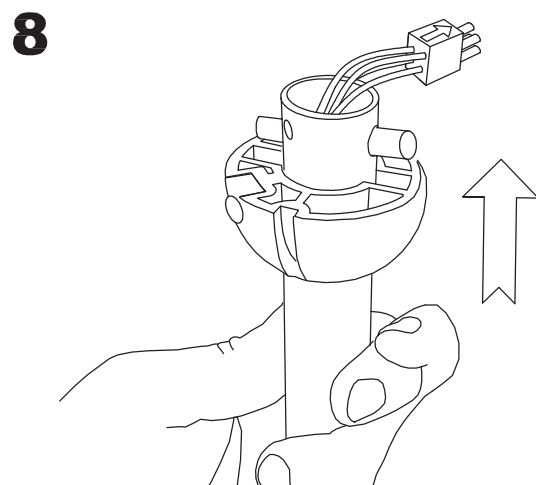

**71-1844-CF-CF****Structure material:**

Steel

Structure finish:

Shiny white

PLYWOOD/ WHITE/GREY& GREY/WENGE

LED S-C4

30-1961-81-81

30-1961-CF-CF