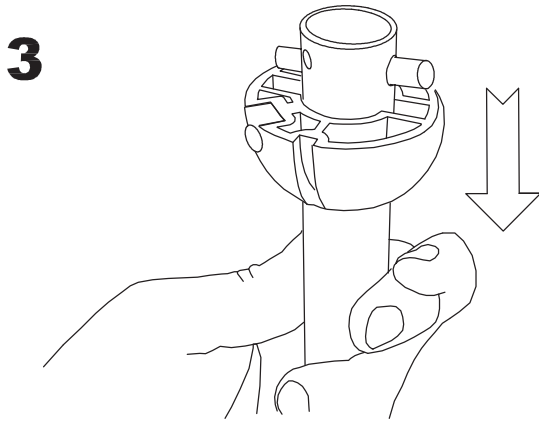

**71-1844-CF-CF****Structure material:**

Steel

Structure finish:

Shiny white

PLYWOOD/ WHITE/GREY& GREY/WENGE

LED S-C4

30-1961-81-81

30-1961-CF-CF