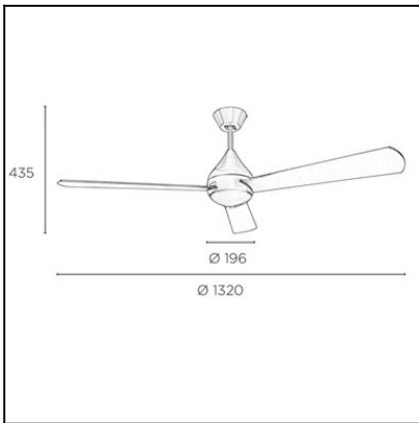

Design by Benedito Design

The photograph may not match the reference exactly. Please read the product description to identify the finish.

Download photometric file .ldt / .ies

TECHNICAL CHARACTERISTICS

Type:	Fan
RPM:	90/145/195
IP Protection degrees:	IP20
Total power consumption (W):	48
Voltage / Frequency:	230V/50Hz
Warranty (Years):	2
Units per box:	1
Net Weight (Kg):	5.865
EAN:	8435381402273