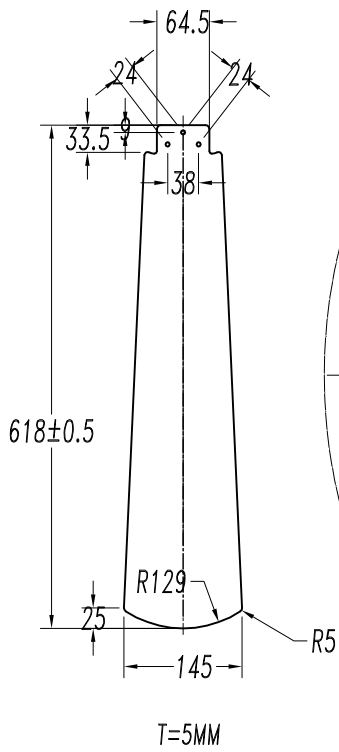

PLYWOOD/ WHITE/GREY& GREY/WENGE