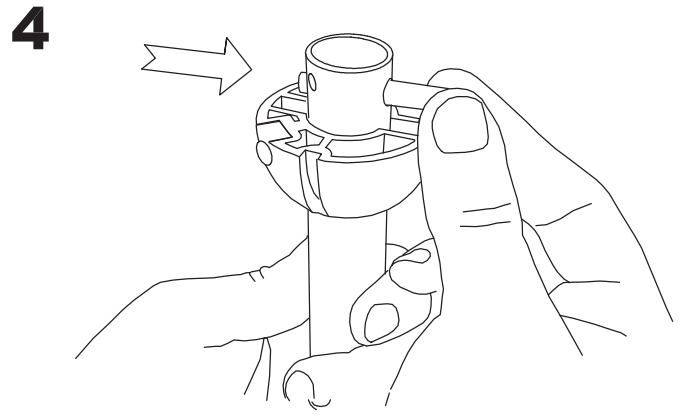

**71-1844-CF-CF****Structure material:**

Steel

Structure finish:

Shiny white

PLYWOOD/ WHITE/GREY& GREY/WENGE

LED S-C4

30-1961-81-81

30-1961-CF-CF