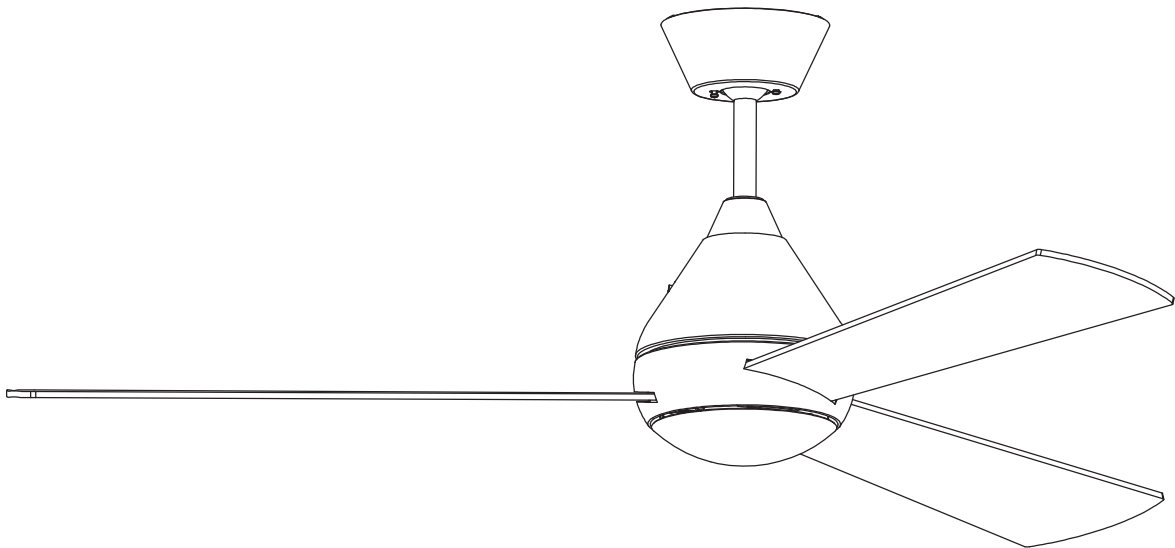

①	
②	
③	
④	
⑤	
⑥	
⑦	
⑧	STOP
⑨