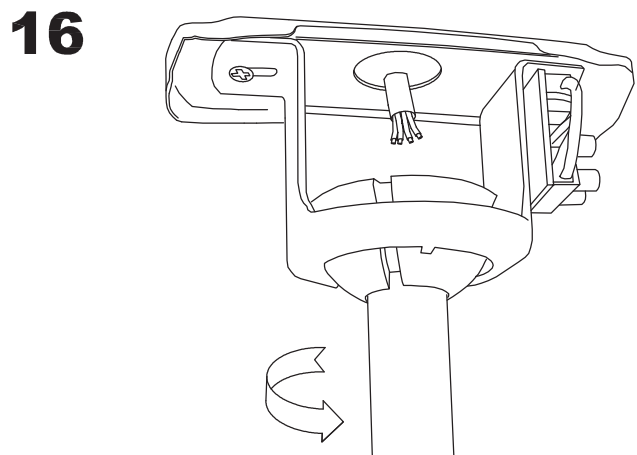

**71-1844-CF-CF****Structure material:**

Steel

Structure finish:

Shiny white

PLYWOOD/ WHITE/GREY& GREY/WENGE

LED S-C4

30-1961-81-81

30-1961-CF-CF