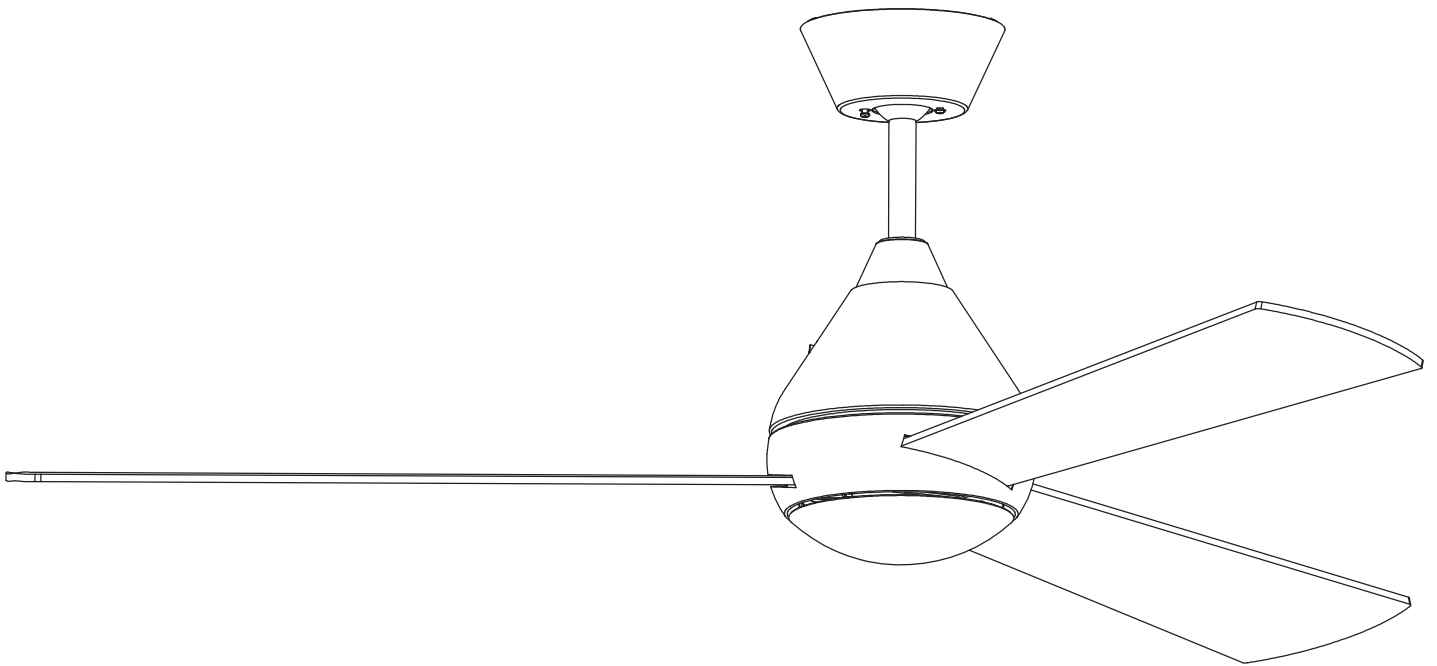

Design by Benedito Design

The photograph may not match the reference exactly. Please read the product description to identify the finish.

Download photometric file .ldt / .ies

TECHNICAL CHARACTERISTICS

Type:	Fan
RPM:	90/145/195
IP Protection degrees:	IP20
Total power consumption (W):	48
Voltage / Frequency:	230V/50Hz
Warranty (Years):	2
Units per box:	1
Net Weight (Kg):	5.865
EAN:	8435381402273

**71-1844-CF-CF****Structure material:**

Steel

Structure finish:

Shiny white

PLYWOOD/ WHITE/GREY& GREY/WENGE

LED S-C4

30-1961-81-81

30-1961-CF-CF