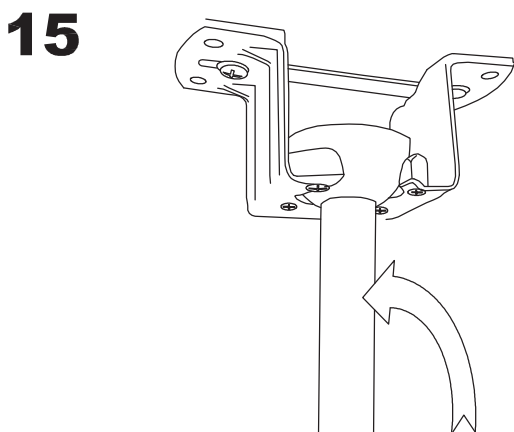

**71-1844-CF-CF****Structure material:**

Steel

Structure finish:

Shiny white

PLYWOOD/ WHITE/GREY& GREY/WENGE

LED S-C4

30-1961-81-81

30-1961-CF-CF

17

18

19

20

21

22

23

24