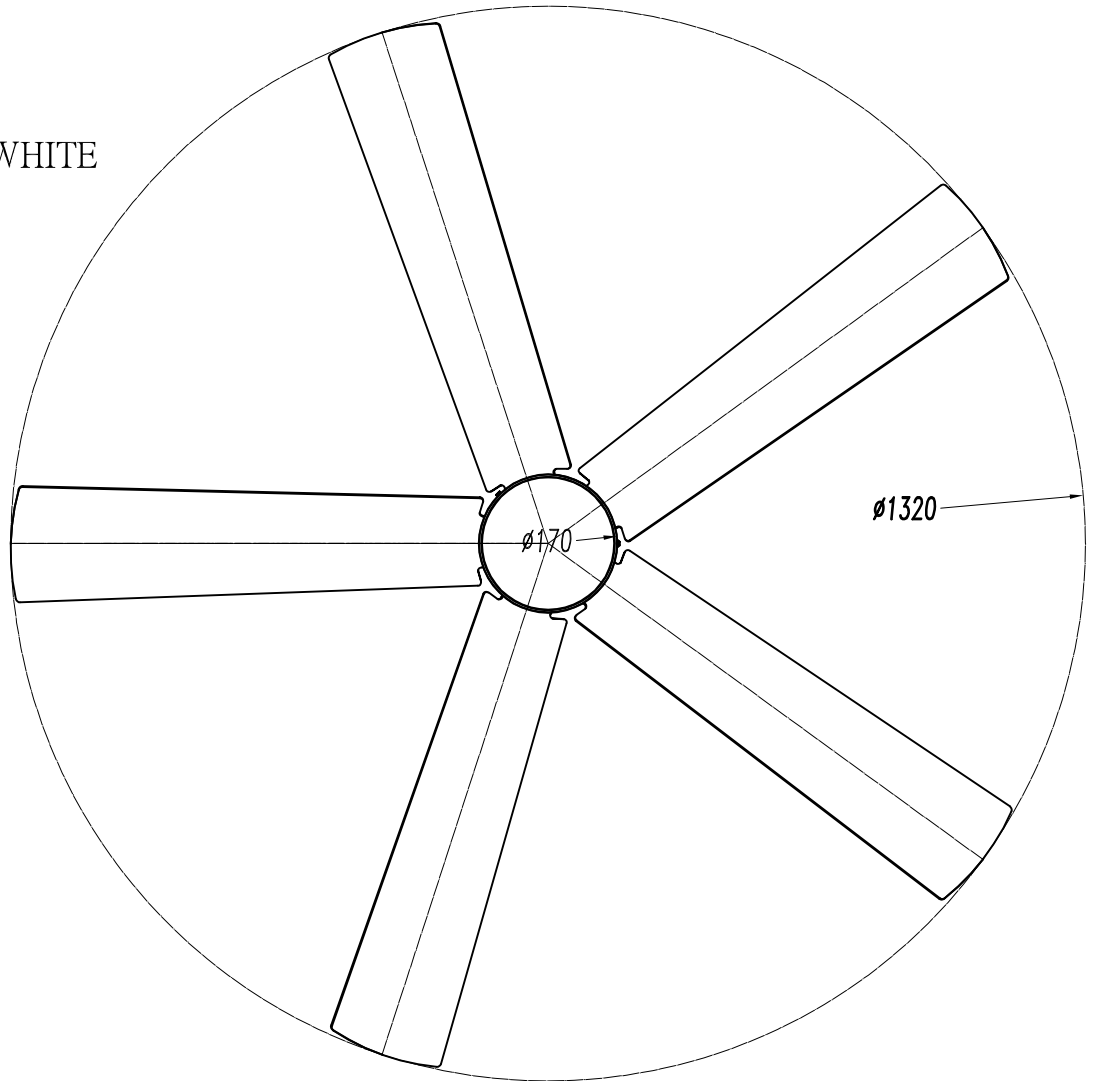

PLYWOOD/GREY&WHITE