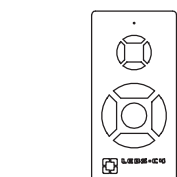

5

ON

NO

6

ON

NO

7

ON

OK

8

OK

ON

OK