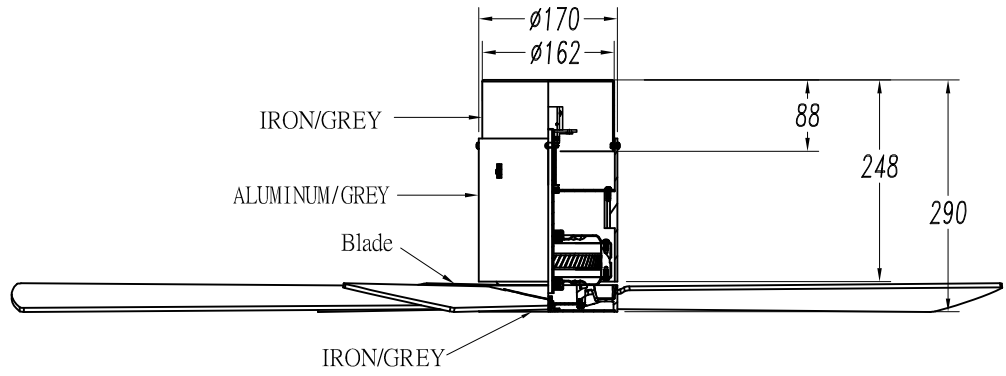

Design by Estudi Ribaudí

The photograph may not match the reference exactly. Please read the product description to identify the finish.

Download photometric file .ldt / .ies

TECHNICAL CHARACTERISTICS

Type:	Fan
RPM:	90/135/180
IP Protection degrees:	IP20
Total power consumption (W):	53
Voltage / Frequency:	230V/50Hz
Warranty (Years):	2
Units per box:	1
Net Weight (Kg):	8.115
EAN:	8435381402440

MATERIALS / FINISHES

Structure material:	Aluminium
Structure finish:	Shiny white
Blades material:	Plywood
Blades finishes:	White Textured grey

71-1964-CF-CF

Structure material:

Steel

Structure finish:

Shiny white