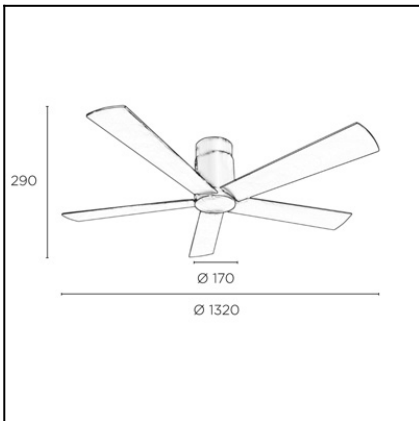

Design by Estudi Ribaudí

The photograph may not match the reference exactly. Please read the product description to identify the finish.

Download photometric file .ldt / .ies

TECHNICAL CHARACTERISTICS

Type:	Fan
RPM:	90/135/180
IP Protection degrees:	IP20
Total power consumption (W):	53
Voltage / Frequency:	230V/50Hz
Warranty (Years):	2
Units per box:	1
Net Weight (Kg):	8.115
EAN:	8435381402440