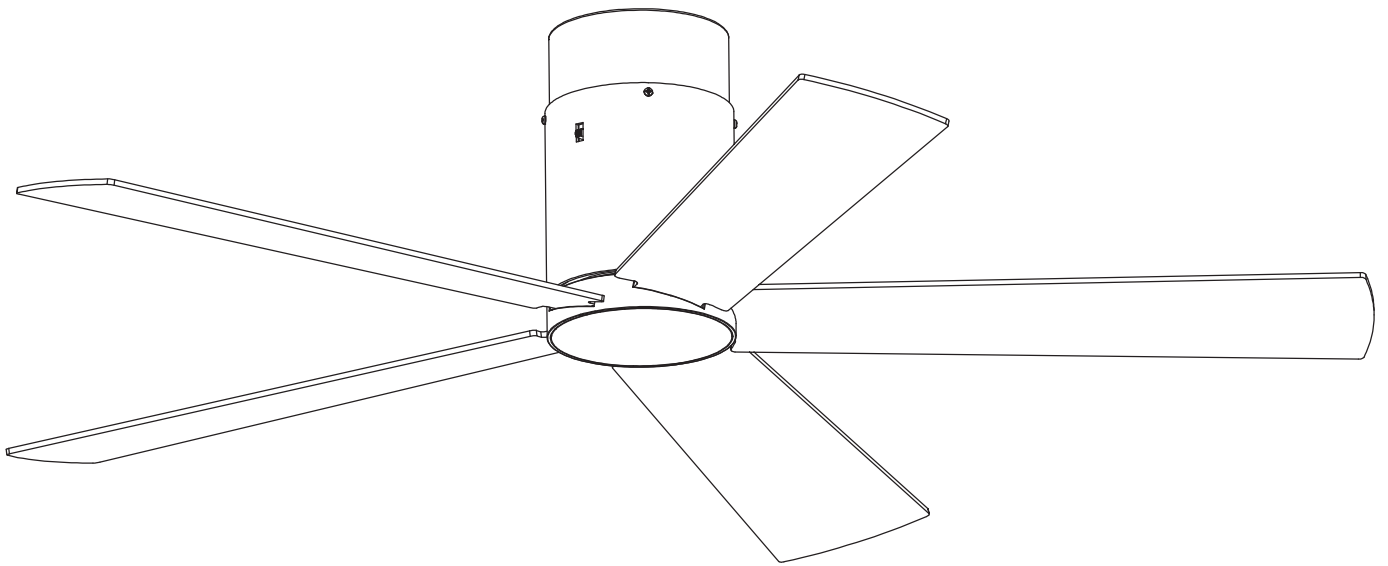

Design by Estudi Ribaudí

The photograph may not match the reference exactly. Please read the product description to identify the finish.

Download photometric file .ldt / .ies

TECHNICAL CHARACTERISTICS

Type:	Fan
RPM:	90/135/180
IP Protection degrees:	IP20
Total power consumption (W):	53
Voltage / Frequency:	230V/50Hz
Warranty (Years):	2
Units per box:	1
Net Weight (Kg):	8.115
EAN:	8435381402440

PLYWOOD/GREY&WHITE

LED S-C4

30-1964-N3-N3

30-1964-CF-CF

8

9

10

5