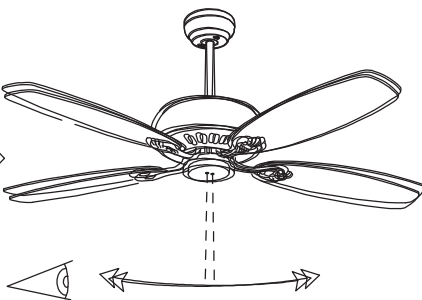

5

ON

NO

6

ON

NO

7

ON

OK

8

OK

ON

OK