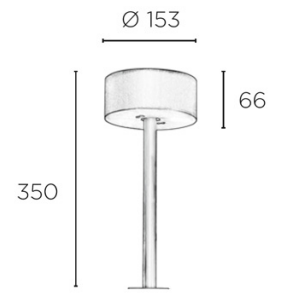

Structure material:

Steel

Structure finish:

Shiny white