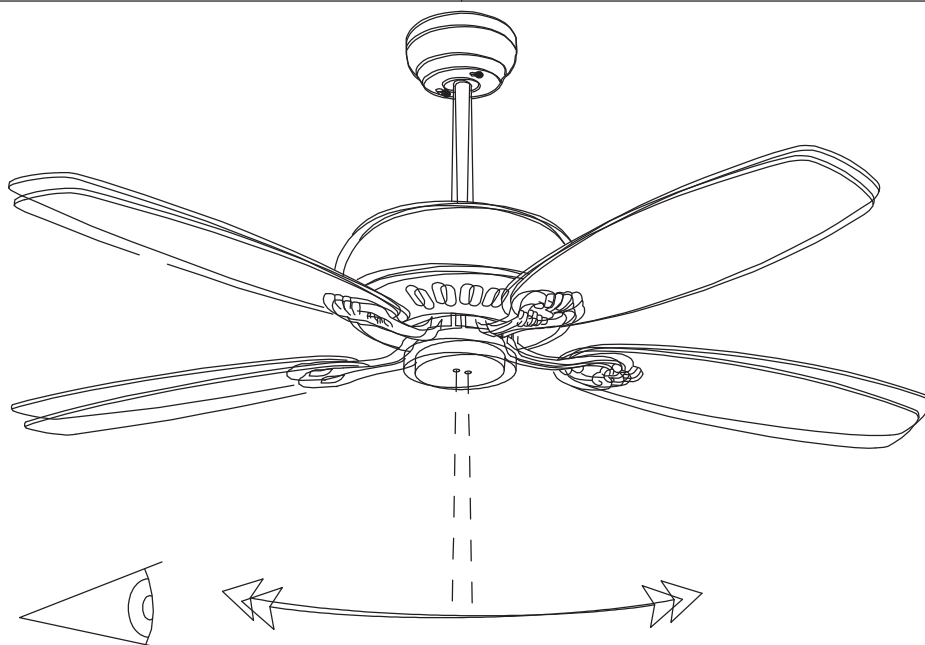

Design by Estudi Ribaudí

The photograph may not match the reference exactly. Please read the product description to identify the finish.

Download photometric file .ldt / .ies

TECHNICAL CHARACTERISTICS

Type:	Fan
RPM:	90/135/180
IP Protection degrees:	IP20
Total power consumption (W):	53
Voltage / Frequency:	230V/50Hz
Warranty (Years):	2
Units per box:	1
Net Weight (Kg):	8.115
EAN:	8435381402440

PLYWOOD/GREY&WHITE

LED S-C4

30-1964-N3-N3

30-1964-CF-CF

8

9

10

5