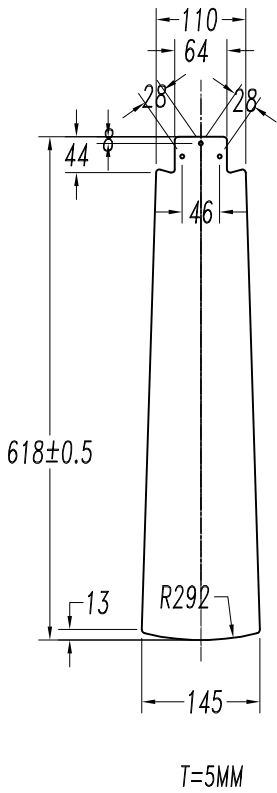

Design by Estudi Ribaudí

The photograph may not match the reference exactly. Please read the product description to identify the finish.

Download photometric file .ldt / .ies

TECHNICAL CHARACTERISTICS

Type:	Fan
RPM:	90/135/180
IP Protection degrees:	IP20
Total power consumption (W):	53
Voltage / Frequency:	230V/50Hz
Warranty (Years):	2
Units per box:	1
Net Weight (Kg):	8.115
EAN:	8435381402440

PLYWOOD/GREY&WHITE

LED S-C4

30-1964-N3-N3

30-1964-CF-CF

8

9

10

5