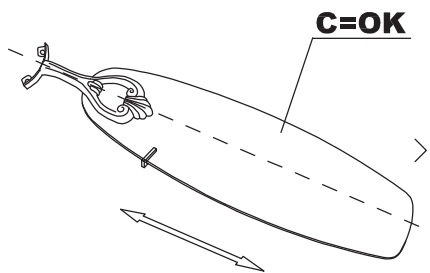

5

ON

NO

6

ON

NO

7

ON

OK

8

OK

ON

OK