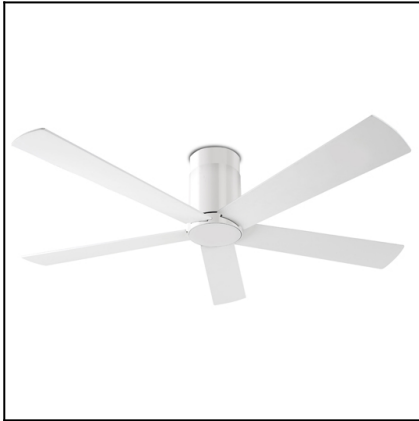

Design by Estudi Ribaudí

The photograph may not match the reference exactly. Please read the product description to identify the finish.

Download photometric file .ldt / .ies

TECHNICAL CHARACTERISTICS

Type:	Fan
RPM:	90/135/180
IP Protection degrees:	IP20
Total power consumption (W):	53
Voltage / Frequency:	230V/50Hz
Warranty (Years):	2
Units per box:	1
Net Weight (Kg):	8.115
EAN:	8435381402440

MATERIALS / FINISHES

Structure material:	Aluminium
Structure finish:	Shiny white
Blades material:	Plywood
Blades finishes:	White Textured grey

71-1964-CF-CF

Structure material:

Steel

Structure finish:

Shiny white

PLYWOOD/GREY&WHITE

LED S-C4

30-1964-N3-N3

30-1964-CF-CF

8

9

10

5