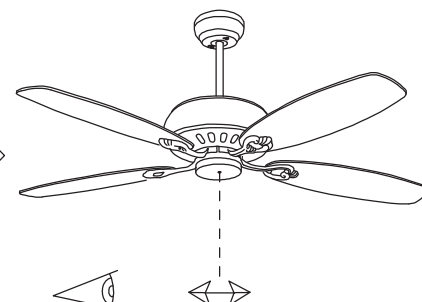

5

ON

NO

6

ON

NO

7

ON

OK

8

OK

ON

OK