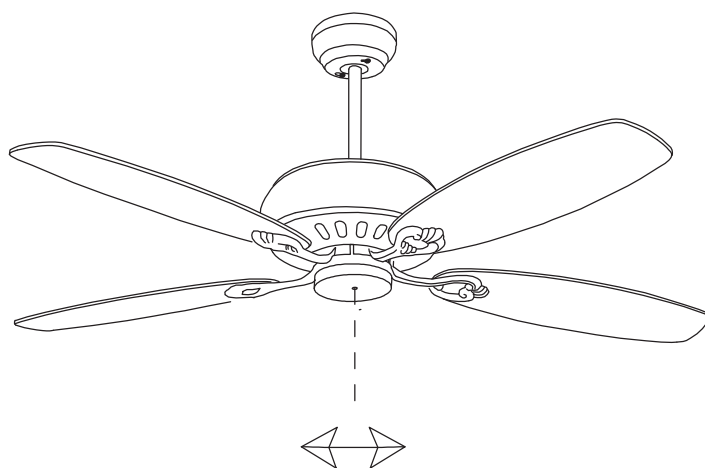

Design by Estudi Ribaudí

The photograph may not match the reference exactly. Please read the product description to identify the finish.

Download photometric file .ldt / .ies

TECHNICAL CHARACTERISTICS

Type:	Fan
RPM:	90/135/180
IP Protection degrees:	IP20
Total power consumption (W):	53
Voltage / Frequency:	230V/50Hz
Warranty (Years):	2
Units per box:	1
Net Weight (Kg):	8.115
EAN:	8435381402440

PLYWOOD/GREY&WHITE

LED S-C4

30-1964-N3-N3

30-1964-CF-CF

8

9

10

5