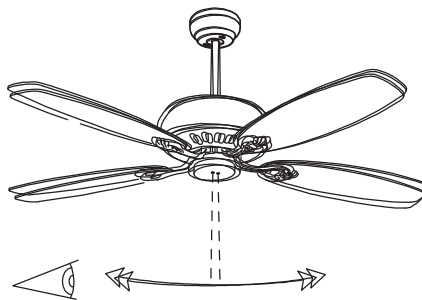

5

ON

NO

6

ON

NO

7

ON

OK

8

OK

ON

OK