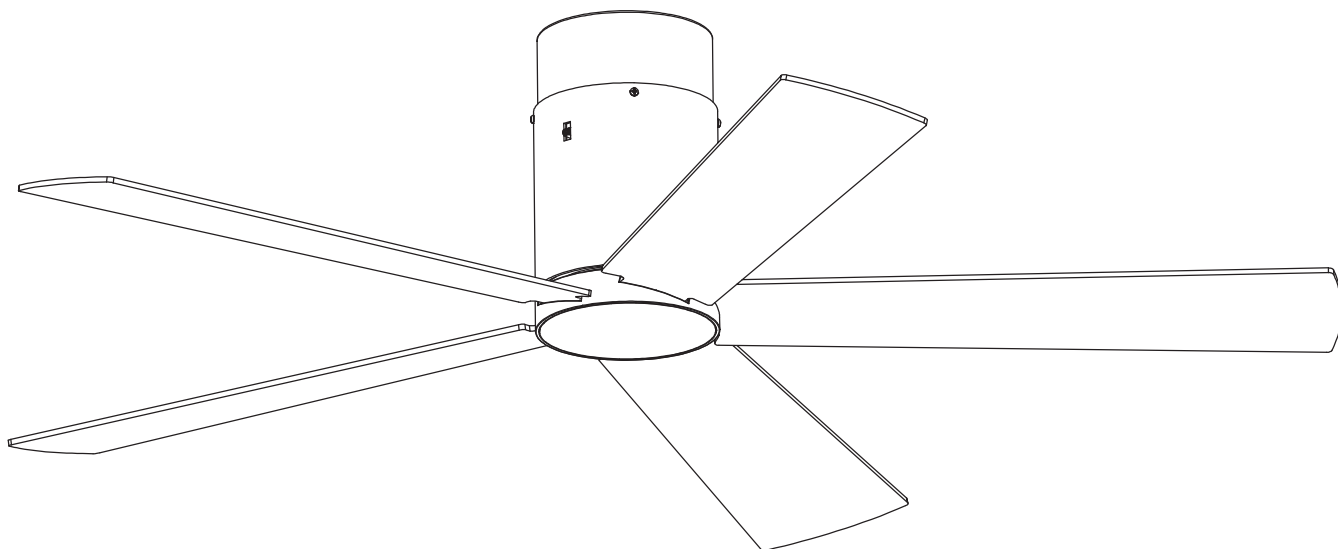

Design by Estudi Ribaudí

The photograph may not match the reference exactly. Please read the product description to identify the finish.

Download photometric file .ldt / .ies

TECHNICAL CHARACTERISTICS

Type:	Fan
RPM:	90/135/180
IP Protection degrees:	IP20
Total power consumption (W):	53
Voltage / Frequency:	230V/50Hz
Warranty (Years):	2
Units per box:	1
Net Weight (Kg):	8.115
EAN:	8435381402440

PLYWOOD/GREY&WHITE

LED S-C4

30-1964-N3-N3

30-1964-CF-CF

8

9

10

5