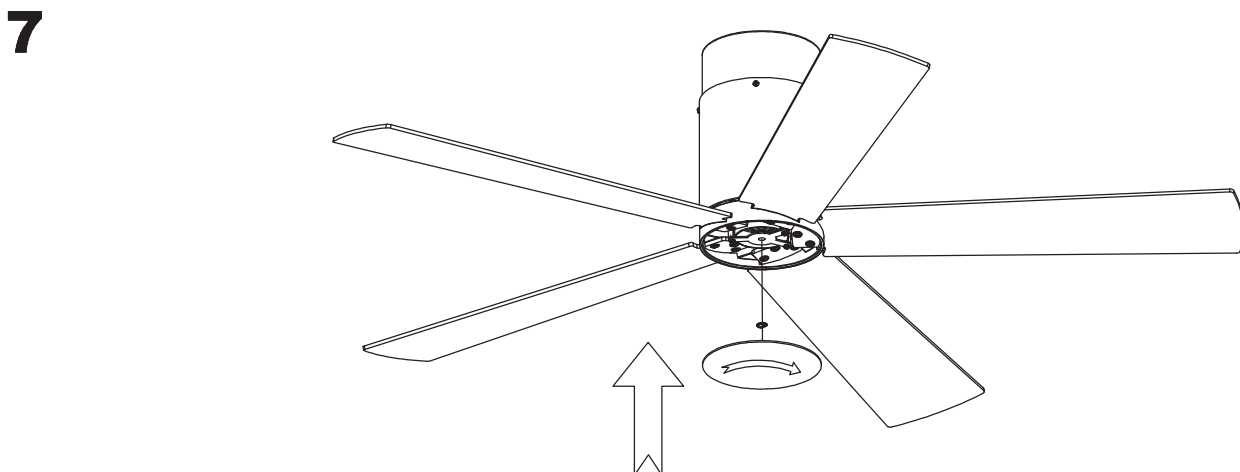

Design by Estudi Ribaudí

The photograph may not match the reference exactly. Please read the product description to identify the finish.

Download photometric file .ldt / .ies

TECHNICAL CHARACTERISTICS

Type:	Fan
RPM:	90/135/180
IP Protection degrees:	IP20
Total power consumption (W):	53
Voltage / Frequency:	230V/50Hz
Warranty (Years):	2
Units per box:	1
Net Weight (Kg):	8.115
EAN:	8435381402440

PLYWOOD/GREY&WHITE

LED S-C4

30-1964-N3-N3

30-1964-CF-CF

8

9

10

5