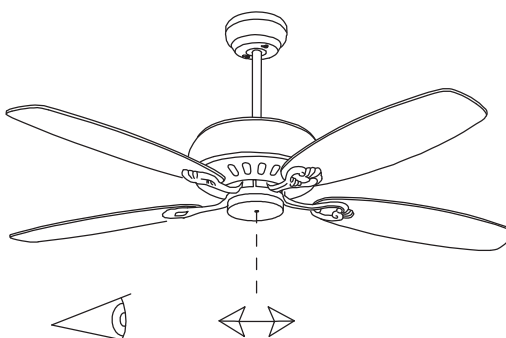

5

ON

NO

6

ON

NO

7

ON

OK

8

OK

ON

OK