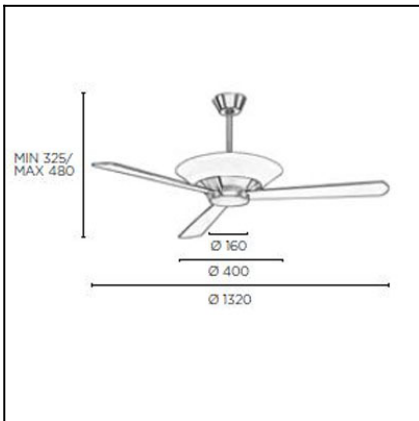

### Design by Benedito Design

The photograph may not match the reference exactly. Please read the product description to identify the finish.

#### TECHNICAL CHARACTERISTICS

Type:	Fan
RPM:	96/163/213
IP Protection degrees:	IP20
Lampholder:	1 x 2GX13
Power (W):	2GX13 55W
Total power consumption (W):	118
Voltage / Frequency:	230V/50Hz
Warranty (Years):	2
Units per box:	1
Net Weight (Kg):	7.47
EAN:	8435111076903,00

Diam=400mm

Semiplanos C

WOOD /GREY&WEBGE

**LED S-C4**