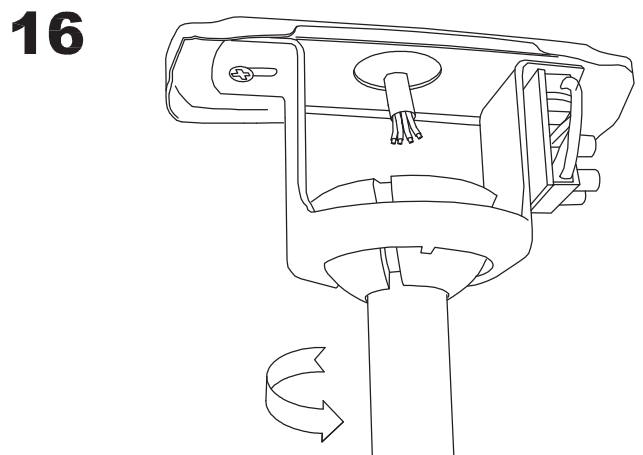

IP20

(2:1) IRON/OIL RUBBED BRONZE

IRON/OIL RUBBED BRONZE

WOOD

WOOD/OIL RUBBED BRONZE

LED S-C4

30-4398-J7-J7

LED S-C4