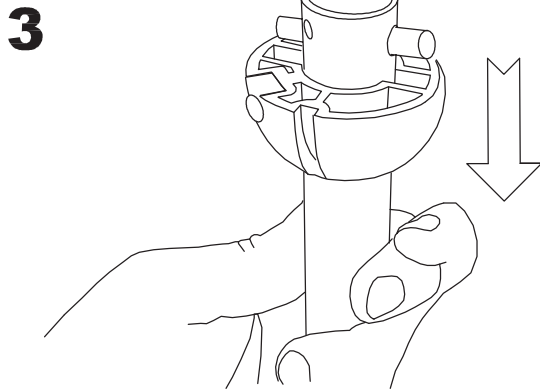

IP20

(2:1) IRON/OIL RUBBED BRONZE

IRON/OIL RUBBED BRONZE

WOOD

WOOD/OIL RUBBED BRONZE

LED S-C4

30-4398-J7-J7

LED S-C4