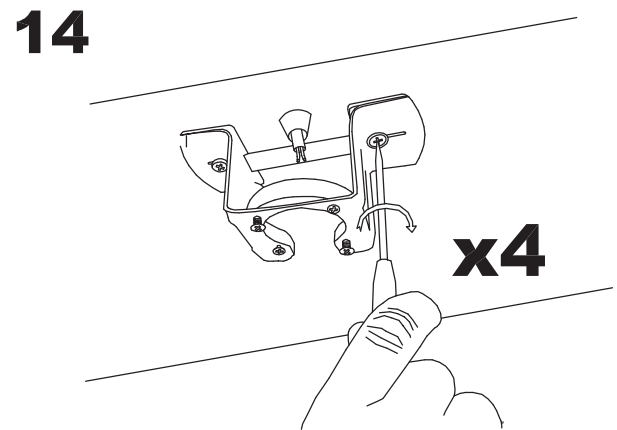

IP20

(2:1) IRON/OIL RUBBED BRONZE

IRON/OIL RUBBED BRONZE

WOOD

WOOD/OIL RUBBED BRONZE

LED S-C4

30-4398-J7-J7

LED S-C4