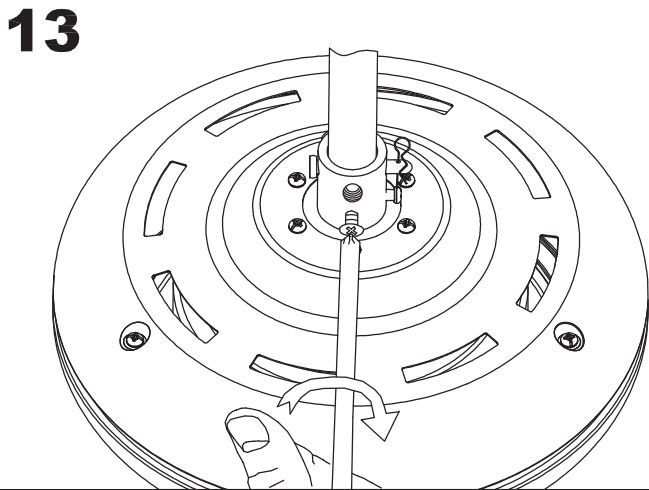

IP20

(2:1) IRON/OIL RUBBED BRONZE

IRON/OIL RUBBED BRONZE

WOOD

WOOD/OIL RUBBED BRONZE

LED S-C4

30-4398-J7-J7

LED S-C4