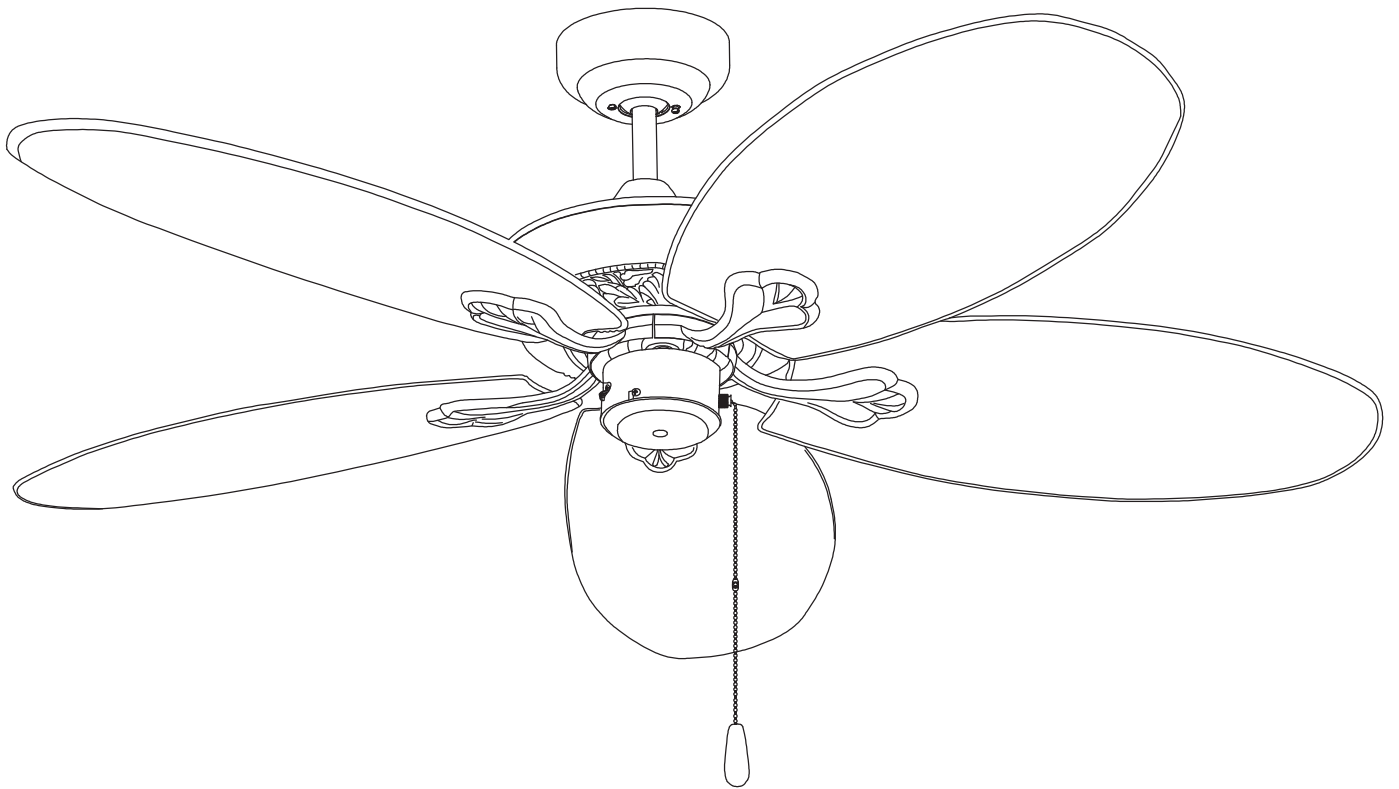

The photograph may not match the reference exactly. Please read the product description to identify the finish.

Download photometric file .ldt / .ies

TECHNICAL CHARACTERISTICS

Type:	Fan
RPM:	80/120/175
IP Protection degrees:	IP23
Total power consumption (W):	56
Voltage / Frequency:	230V/50Hz
Warranty (Years):	2
Units per box:	1
Net Weight (Kg):	8.36
EAN:	8435111082614,00
CFM:	4978.00

MATERIALS / FINISHES

- Structure material:** Steel
- Structure finish:** Copper-colored brown
- Blades material:** ABS
- Blades finishes:** Copper-colored brown

71-4399-14-14

IP20

71-4398-J7-F9

Structure material:	Steel
Structure finish:	Copper-colored brown
Diffuser material:	Glass
Diffuser finish:	Opal white

IP20

(2:1) IRON/OIL RUBBED BRONZE

IRON/OIL RUBBED BRONZE

WOOD

WOOD/OIL RUBBED BRONZE

LED S-C4

30-4398-J7-J7

LED S-C4