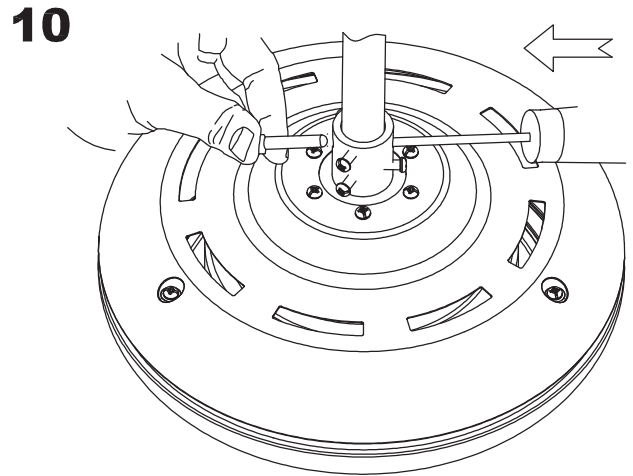

IP20

(2:1) IRON/OIL RUBBED BRONZE

IRON/OIL RUBBED BRONZE

WOOD

WOOD/OIL RUBBED BRONZE

LED S-C4

30-4398-J7-J7

LED S-C4