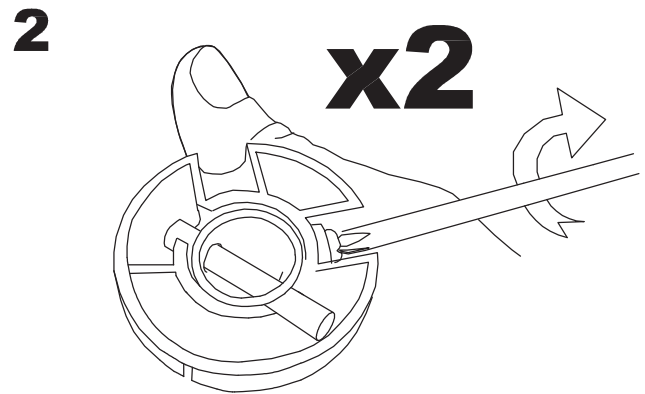

IP20

(2:1) IRON/OIL RUBBED BRONZE

IRON/OIL RUBBED BRONZE

WOOD

WOOD/OIL RUBBED BRONZE

LED S-C4

30-4398-J7-J7

LED S-C4