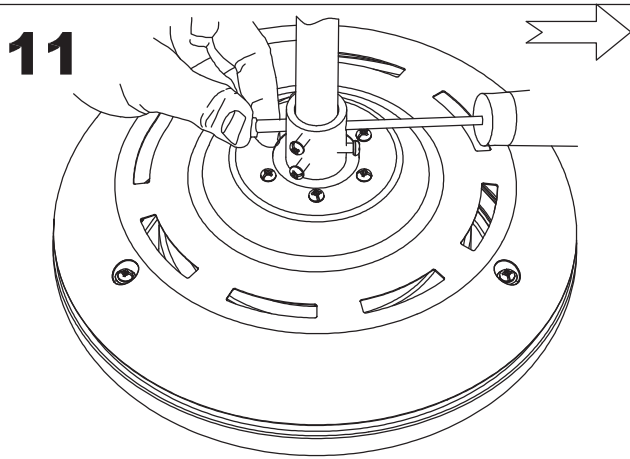

IP20

(2:1) IRON/OIL RUBBED BRONZE

IRON/OIL RUBBED BRONZE

WOOD

WOOD/OIL RUBBED BRONZE

LED S-C4

30-4398-J7-J7

LED S-C4