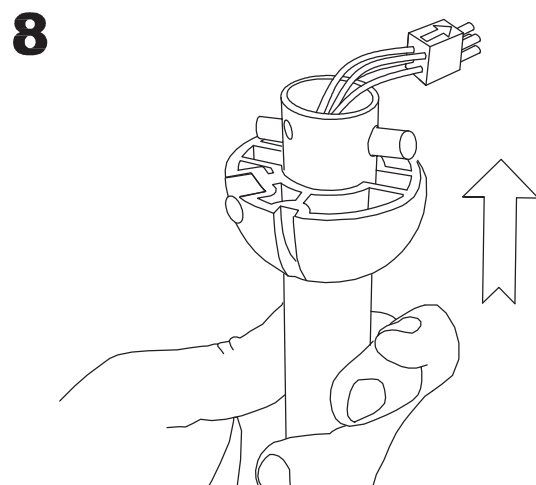

IP20

(2:1) IRON/OIL RUBBED BRONZE

IRON/OIL RUBBED BRONZE

WOOD

WOOD/OIL RUBBED BRONZE

LED S-C4

30-4398-J7-J7

LED S-C4