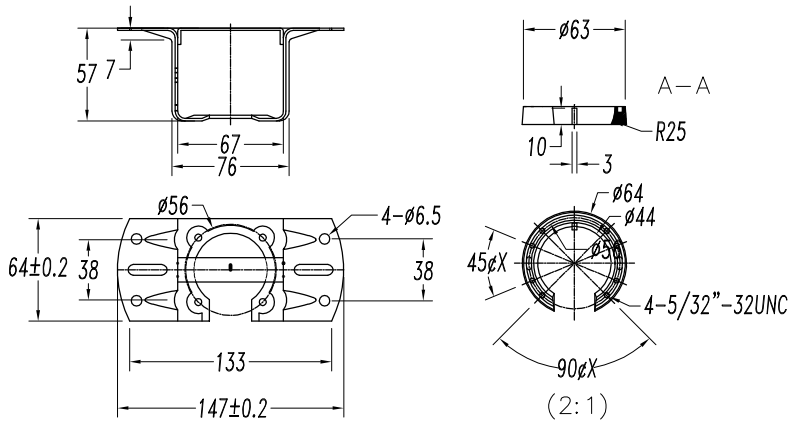

(2:1) IRON/OIL RUBBED BRONZE

IRON/OIL RUBBED BRONZE

WOOD

WOOD/OIL RUBBED BRONZE