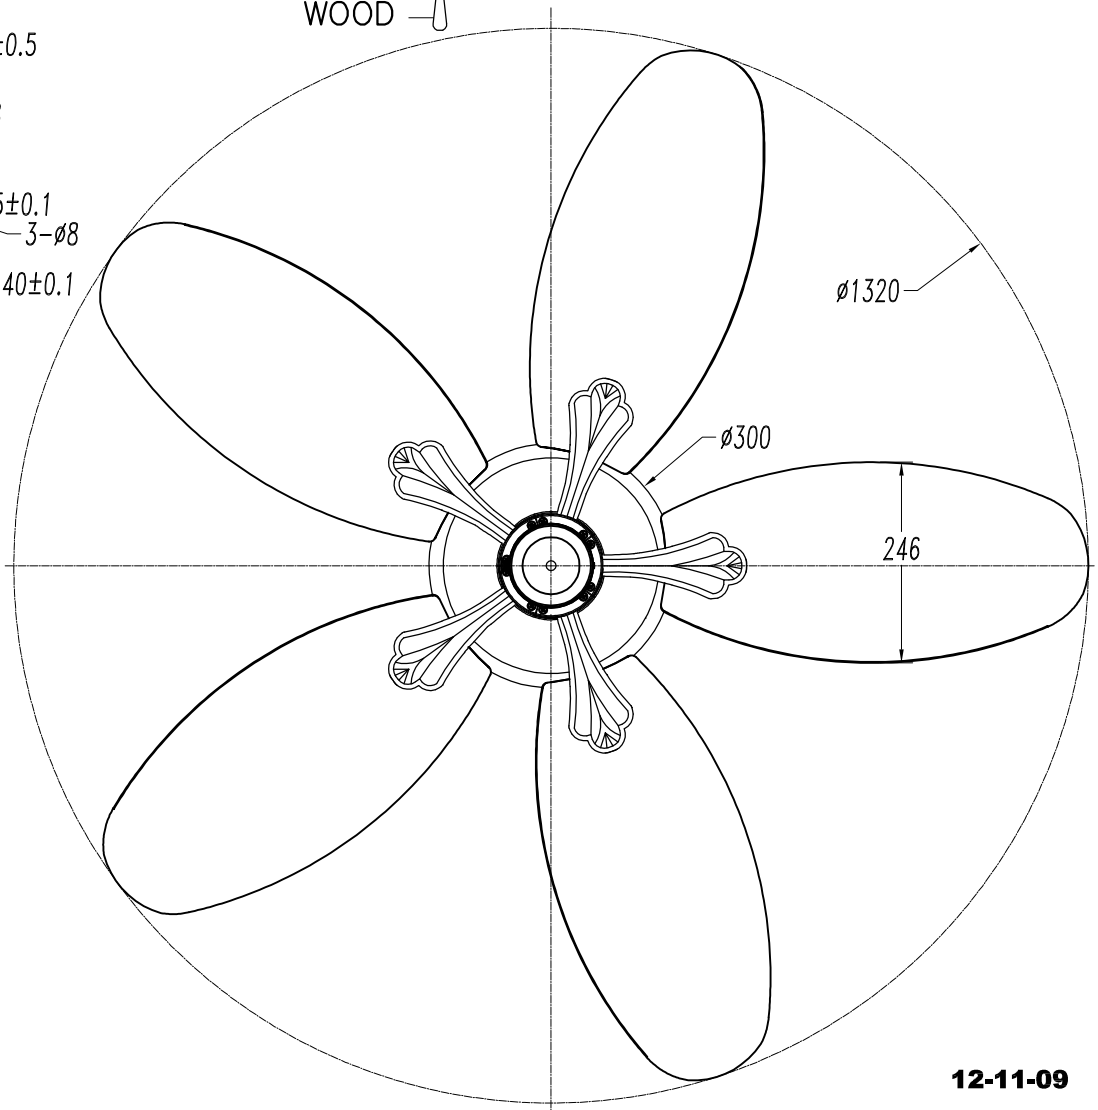

WOOD

WOOD/OIL RUBBED BRONZE