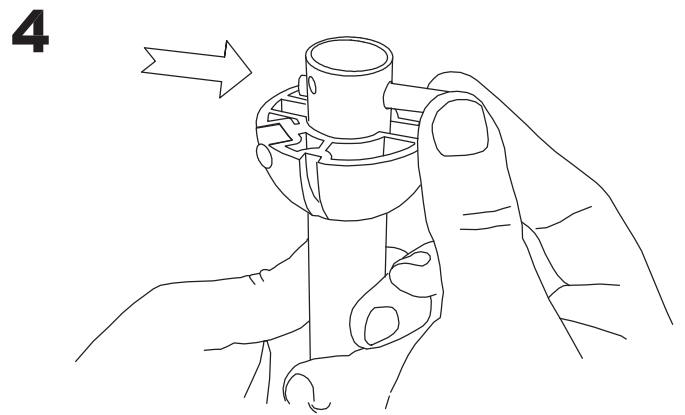

IP20

(2:1) IRON/OIL RUBBED BRONZE

IRON/OIL RUBBED BRONZE

WOOD

WOOD/OIL RUBBED BRONZE

LED S-C4

30-4398-J7-J7

LED S-C4