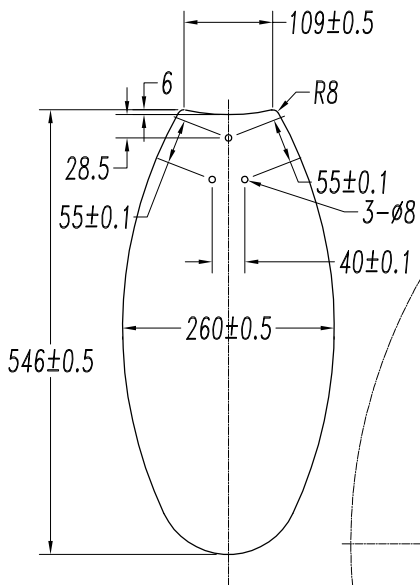

WOOD

WOOD/OIL RUBBED BRONZE