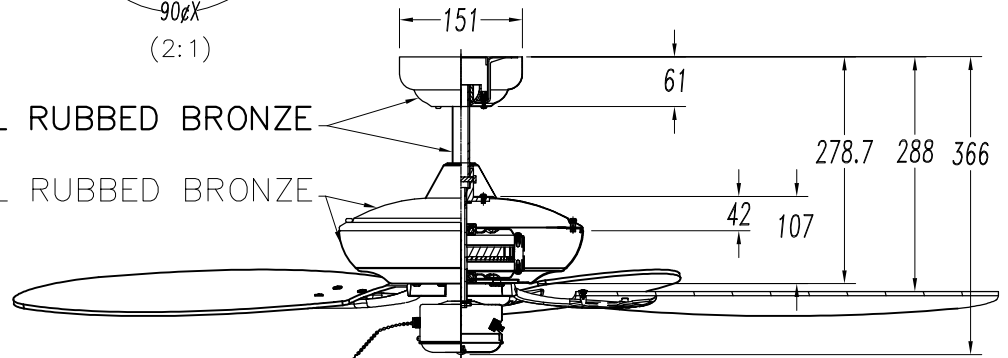

(2:1) IRON/OIL RUBBED BRONZE

IRON/OIL RUBBED BRONZE