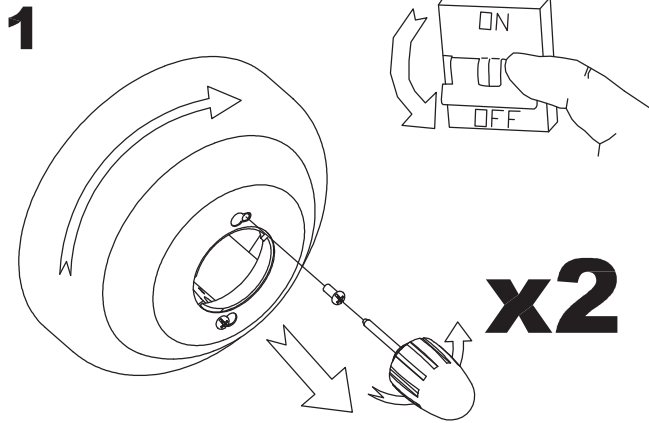

IP20

(2:1) IRON/OIL RUBBED BRONZE

IRON/OIL RUBBED BRONZE

WOOD

WOOD/OIL RUBBED BRONZE

LED S-C4

30-4398-J7-J7

LED S-C4