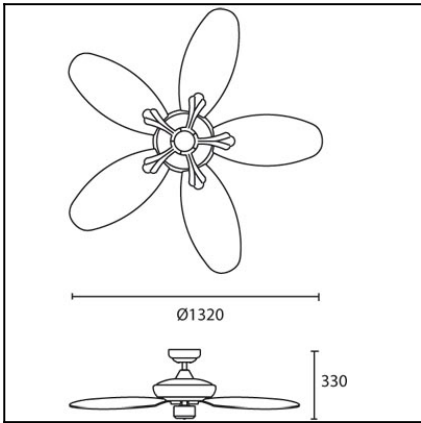

The photograph may not match the reference exactly. Please read the product description to identify the finish.

Download photometric file .ldt / .ies

TECHNICAL CHARACTERISTICS

Type:	Fan
RPM:	80/120/175
IP Protection degrees:	IP23
Total power consumption (W):	56
Voltage / Frequency:	230V/50Hz
Warranty (Years):	2
Units per box:	1
Net Weight (Kg):	8.36
EAN:	8435111082614,00
CFM:	4978.00