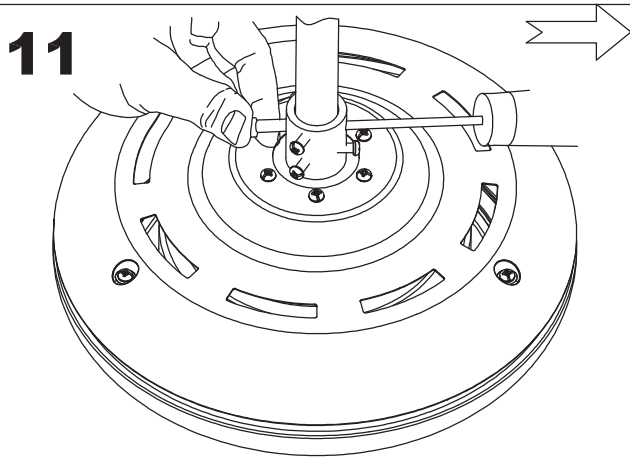

Structure finish:

Shiny white

WOOD/White&Satin Nickel

LED S-C4

30-4399-14-F9

30-4399-E4-F9

30-4399-J7-F9

30-4399-81-F9