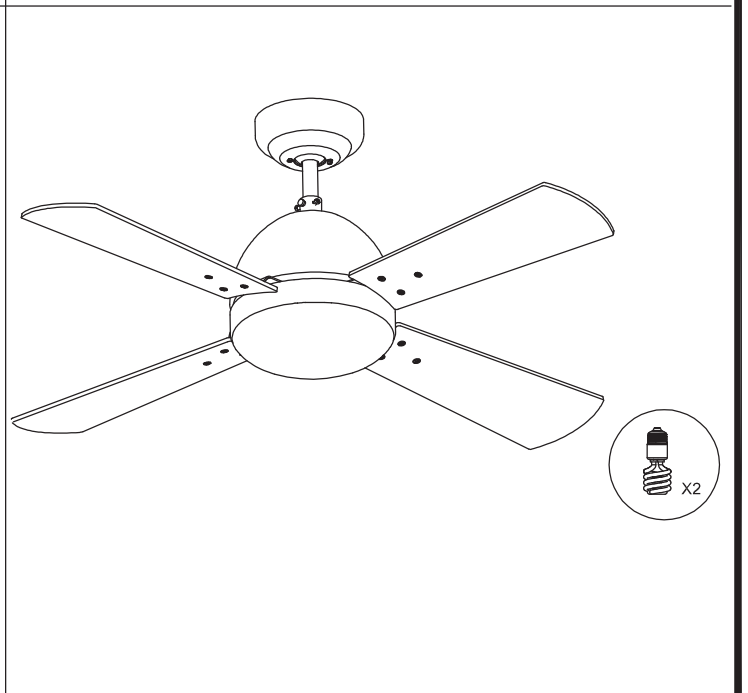

The photograph may not match the reference exactly. Please read the product description to identify the finish.

Download photometric file .ldt / .ies

TECHNICAL CHARACTERISTICS

Type:	Fan
RPM:	100/145/185
IP Protection degrees:	IP20
Lampholder:	2 x E27
Power (W):	E27 60 W
Total power consumption (W):	160
Voltage / Frequency:	230V/50Hz
Warranty (Years):	2
Units per box:	1
Net Weight (Kg):	6.015
EAN:	8435111089781
CFM:	4150.00

17

18

19

20

21

22

23

24