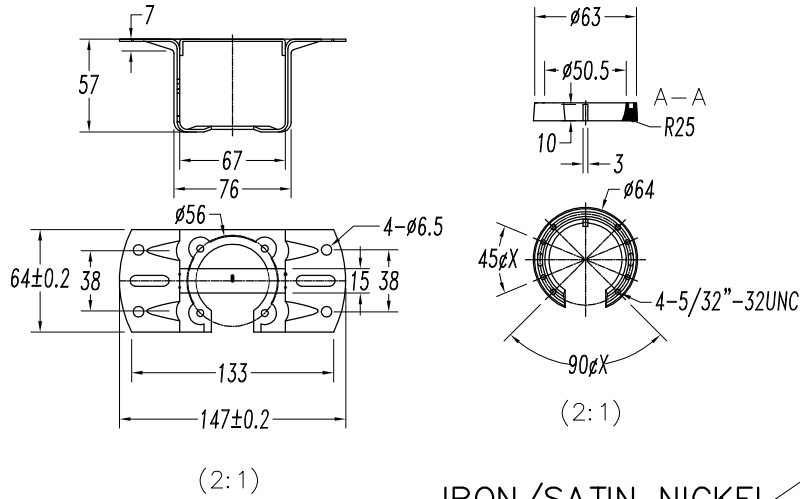

WOOD/White&Satin Nickel