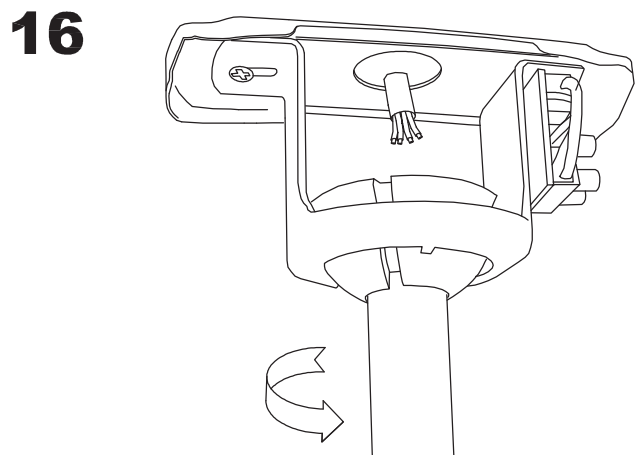

Structure finish:

Shiny white

WOOD/White&Satin Nickel

LED S-C4

30-4399-14-F9

30-4399-E4-F9

30-4399-J7-F9

30-4399-81-F9