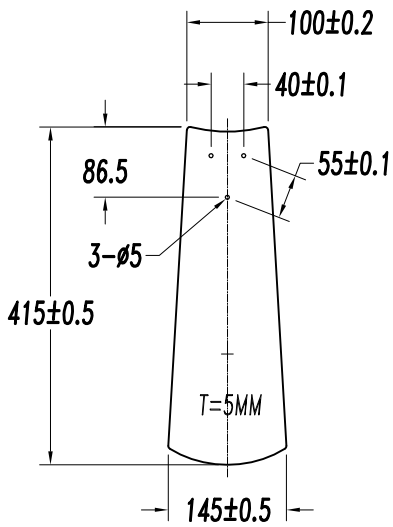

WOOD/White&Satin Nickel