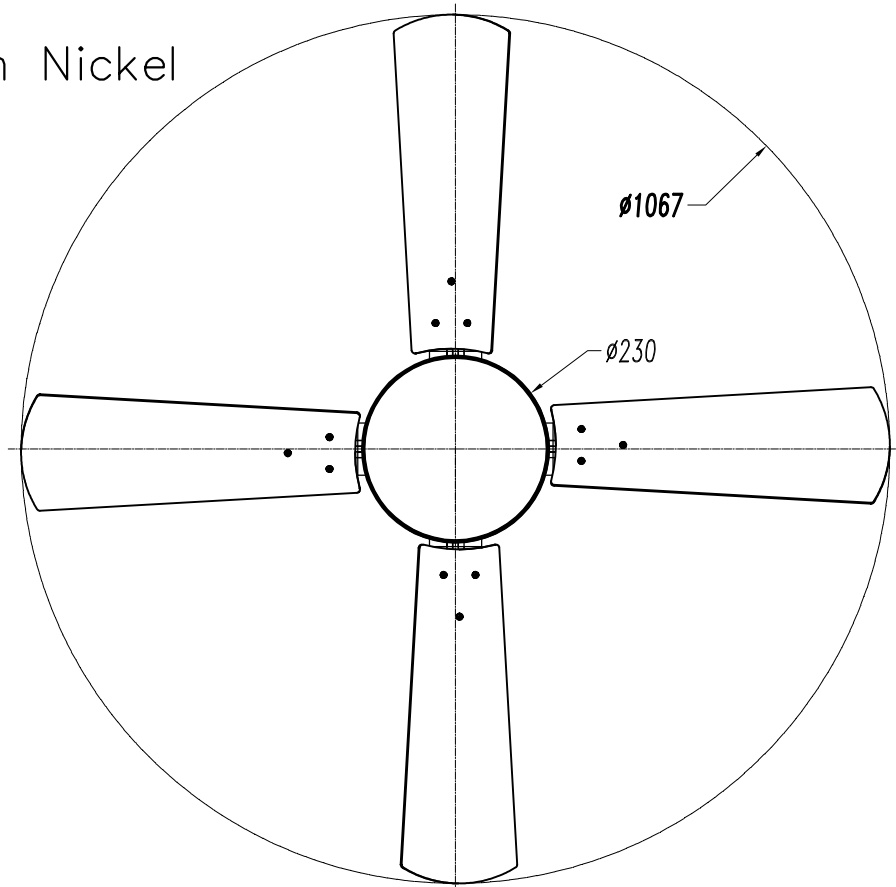

WOOD/White&Satin Nickel