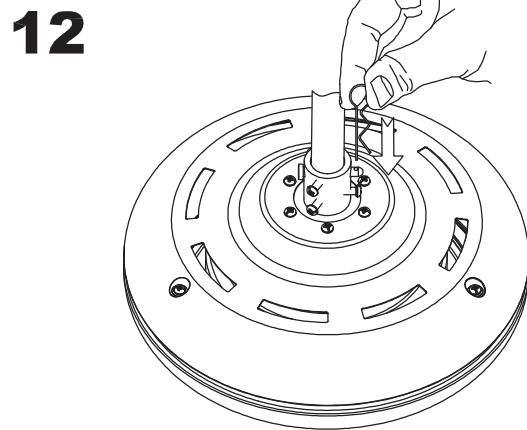

Structure finish:

Shiny white

WOOD/White&Satin Nickel

LED S-C4

30-4399-14-F9

30-4399-E4-F9

30-4399-J7-F9

30-4399-81-F9