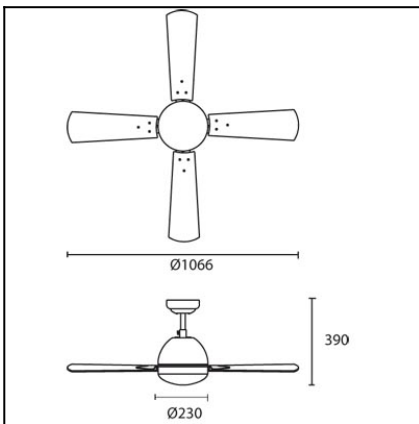

The photograph may not match the reference exactly. Please read the product description to identify the finish.

Download photometric file .ldt / .ies

TECHNICAL CHARACTERISTICS

Type:	Fan
RPM:	100/145/185
IP Protection degrees:	IP20
Lampholder:	2 x E27
Power (W):	E27 60 W
Total power consumption (W):	160
Voltage / Frequency:	230V/50Hz
Warranty (Years):	2
Units per box:	1
Net Weight (Kg):	6.015
EAN:	8435111089781
CFM:	4150.00