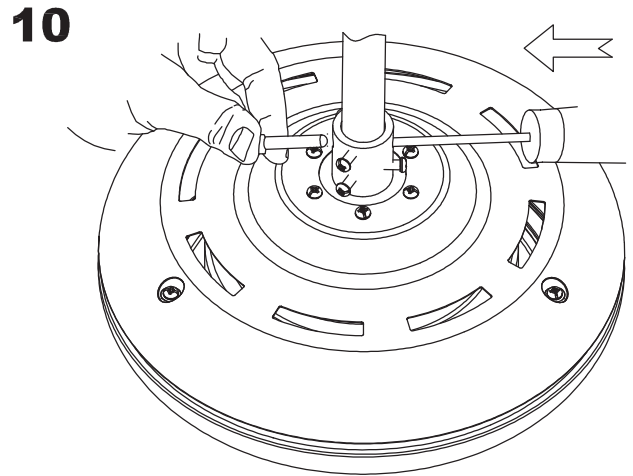

Structure finish:

Shiny white

WOOD/White&Satin Nickel

LED S-C4

30-4399-14-F9

30-4399-E4-F9

30-4399-J7-F9

30-4399-81-F9