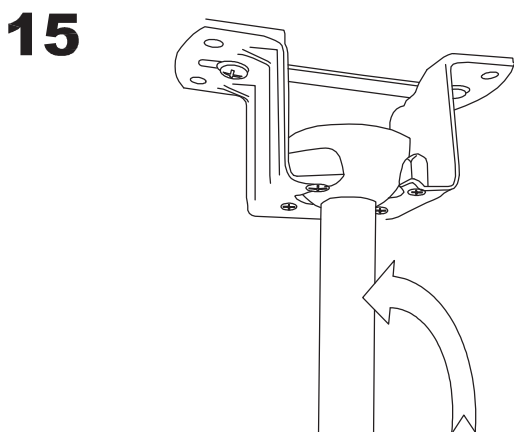

Structure finish:

Shiny white

WOOD/White&Satin Nickel

LED S-C4

30-4399-14-F9

30-4399-E4-F9

30-4399-J7-F9

30-4399-81-F9

17

18

19

20

21

22

23

24