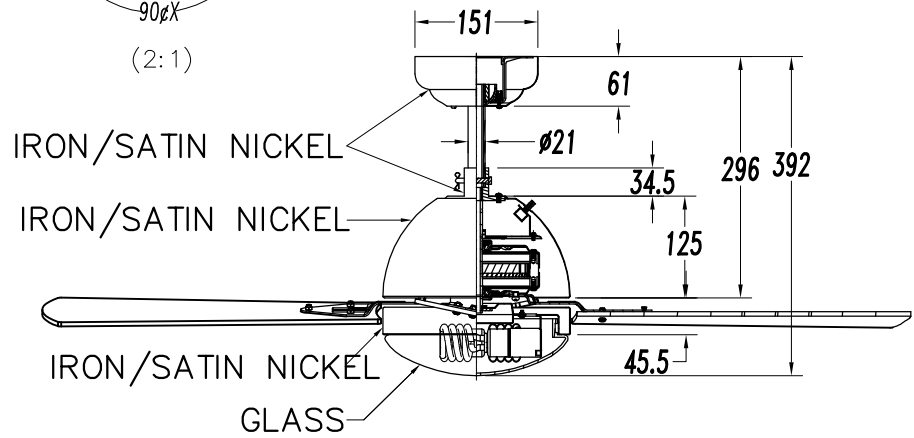

WOOD/White&Satin Nickel