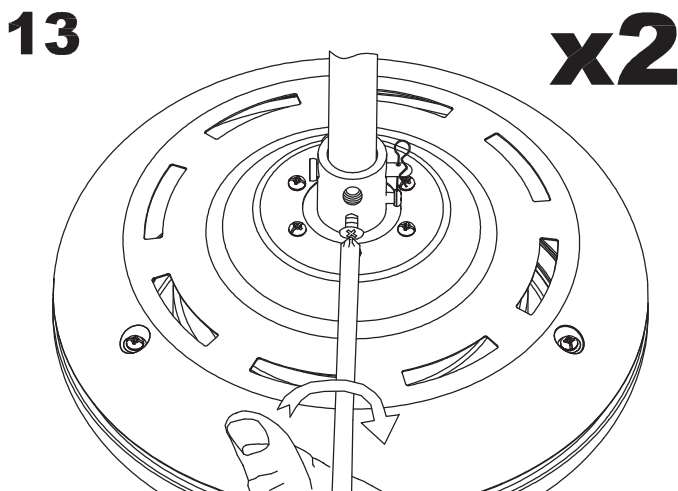

The photograph may not match the reference exactly. Please read the product description to identify the finish.

Download photometric file .ldt /.ies

TECHNICAL CHARACTERISTICS

Type:	Fan
RPM:	100/145/185
IP Protection degrees:	IP20
Lampholder:	2 x E27
Power (W):	E27 60W
Total power consumption (W):	160
Voltage / Frequency:	230V/50Hz
Warranty (Years):	2
Units per box:	1
Net Weight (Kg):	6.015
EAN:	8435381401726
CFM:	4150.00

LED S-C4

30-4399-14-F9

30-4399-E4-F9

30-4399-J7-F9

30-4399-81-F9

17

18

19