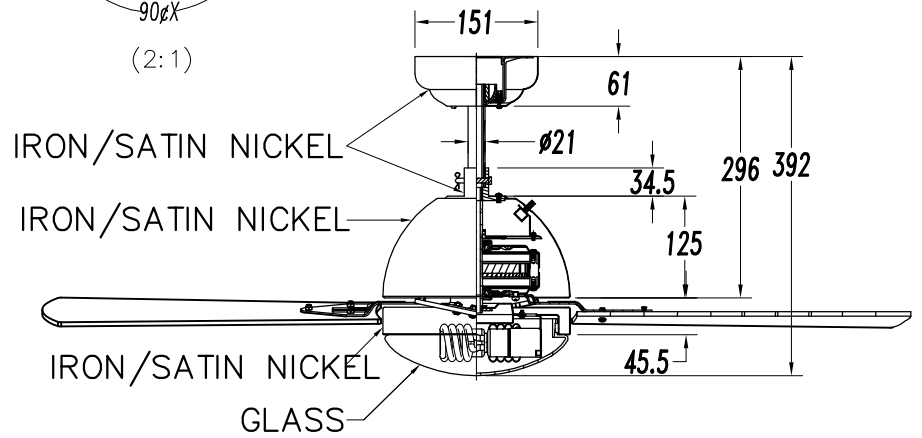

WOOD/White&Satin Nickel