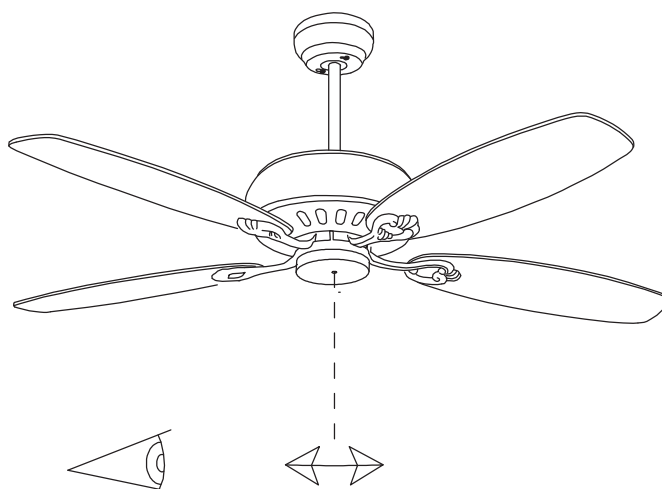

The photograph may not match the reference exactly. Please read the product description to identify the finish.

Download photometric file .ldt /.ies

TECHNICAL CHARACTERISTICS

Type:	Fan
RPM:	100/145/185
IP Protection degrees:	IP20
Lampholder:	2 x E27
Power (W):	E27 60W
Total power consumption (W):	160
Voltage / Frequency:	230V/50Hz
Warranty (Years):	2
Units per box:	1
Net Weight (Kg):	6.015
EAN:	8435381401726
CFM:	4150.00

27

28

①	
②	
③	
④	
⑤	
⑥	
⑦	
⑧	STOP
⑨	

ON

≡ **OK**

ON

≡ **NO**

5