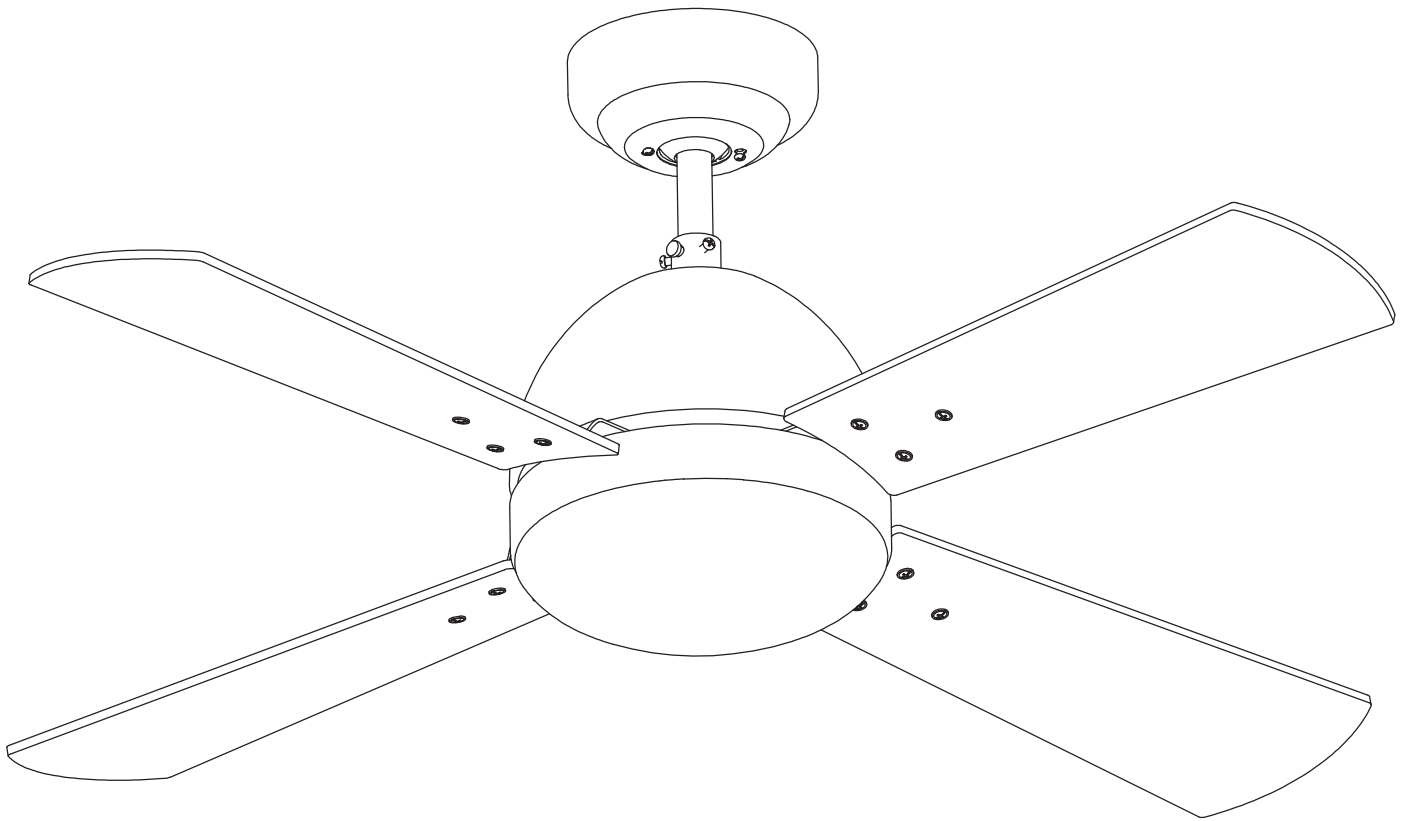

LED S-C4

30-4399-14-F9

30-4399-E4-F9

30-4399-J7-F9

30-4399-81-F9