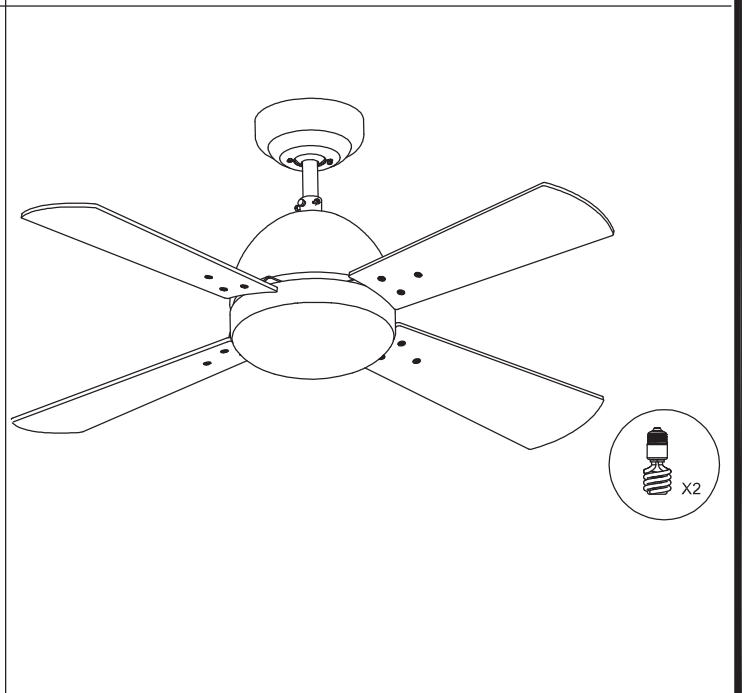

The photograph may not match the reference exactly. Please read the product description to identify the finish.

Download photometric file .ldt /.ies

TECHNICAL CHARACTERISTICS

Type:	Fan
RPM:	100/145/185
IP Protection degrees:	IP20
Lampholder:	2 x E27
Power (W):	E27 60W
Total power consumption (W):	160
Voltage / Frequency:	230V/50Hz
Warranty (Years):	2
Units per box:	1
Net Weight (Kg):	6.015
EAN:	8435381401726
CFM:	4150.00

MATERIALS / FINISHES

Structure material: Steel

Diffuser material: Glass

Structure finish: Patine

Diffuser finish: Matt opal

Blades material: Plywood

Blades finishes: Beech

WOOD/White&Satin Nickel

20

21

22

23

24

LEDS-C4

25

26

27

28

①	
②	
③	
④	
⑤	
⑥	
⑦	
⑧	STOP
⑨	

ON

≡ **OK**

ON

≡ **NO**

5