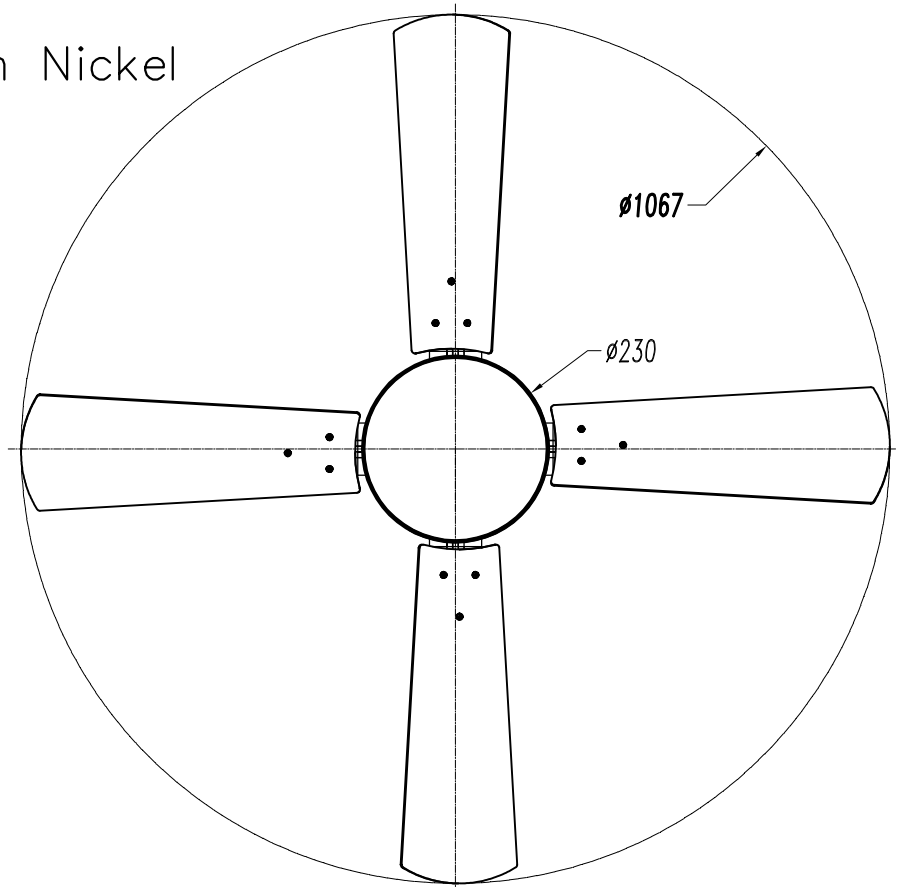

The photograph may not match the reference exactly. Please read the product description to identify the finish.

Download photometric file .ldt /.ies

TECHNICAL CHARACTERISTICS

Type:	Fan
RPM:	100/145/185
IP Protection degrees:	IP20
Lampholder:	2 x E27
Power (W):	E27 60W
Total power consumption (W):	160
Voltage / Frequency:	230V/50Hz
Warranty (Years):	2
Units per box:	1
Net Weight (Kg):	6.015
EAN:	8435381401726
CFM:	4150.00

LED S-C4

30-4399-14-F9

30-4399-E4-F9

30-4399-J7-F9

30-4399-81-F9

17

18

19