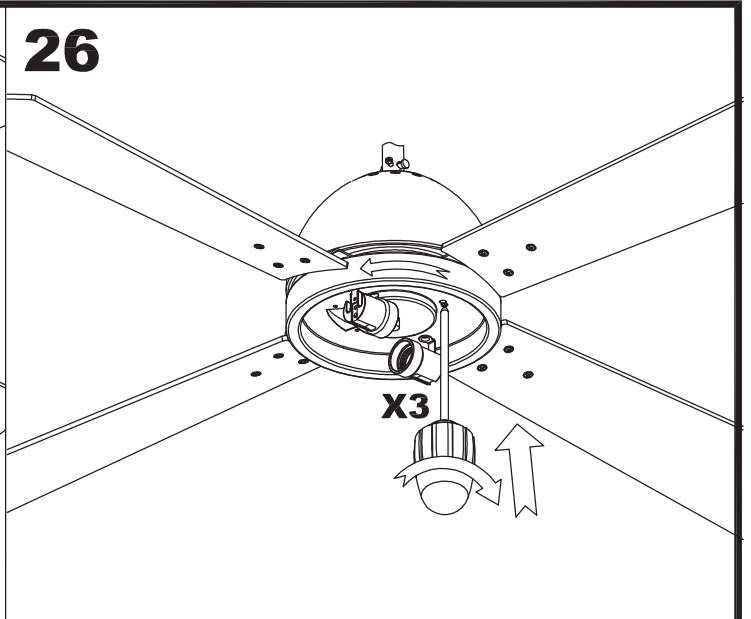

LEDS-C4

25

26

27

28

①	
②	
③	
④	
⑤	
⑥	
⑦	
⑧	STOP
⑨