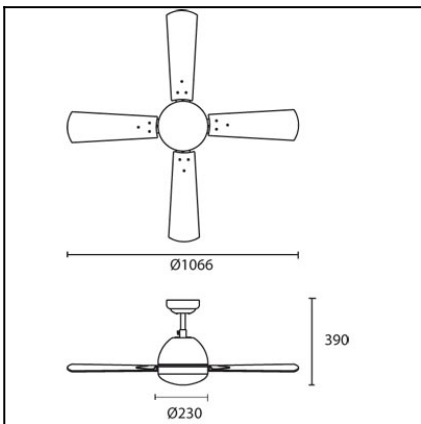

The photograph may not match the reference exactly. Please read the product description to identify the finish.

Download photometric file .ldt /.ies

TECHNICAL CHARACTERISTICS

Type:	Fan
RPM:	100/145/185
IP Protection degrees:	IP20
Lampholder:	2 x E27
Power (W):	E27 60W
Total power consumption (W):	160
Voltage / Frequency:	230V/50Hz
Warranty (Years):	2
Units per box:	1
Net Weight (Kg):	6.015
EAN:	8435381401726
CFM:	4150.00