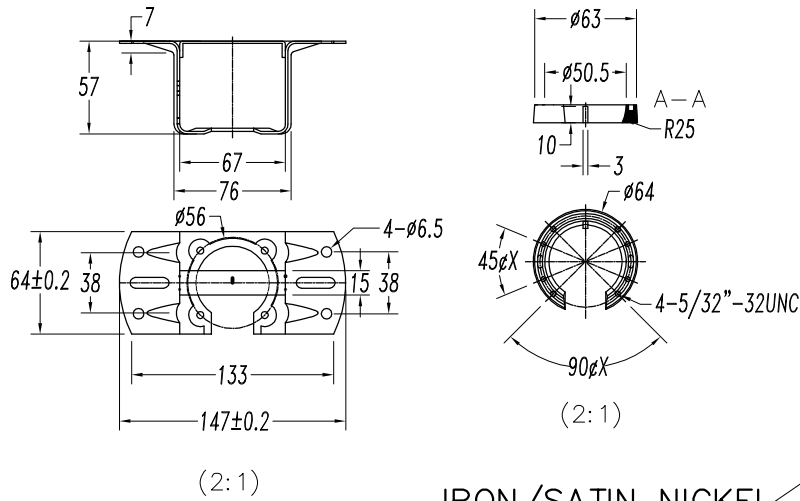

WOOD/White&Satin Nickel