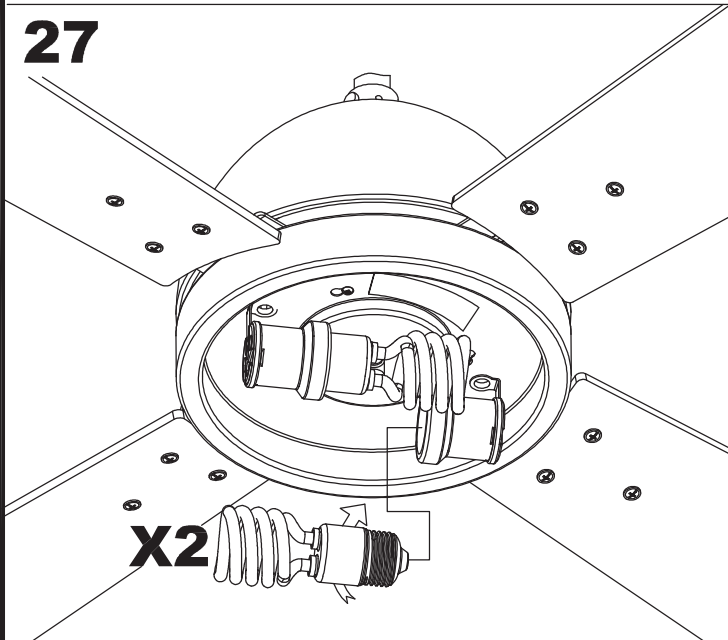

LEDS-C4

25

26

27

28

①	
②	
③	
④	
⑤	
⑥	
⑦	
⑧	STOP
⑨