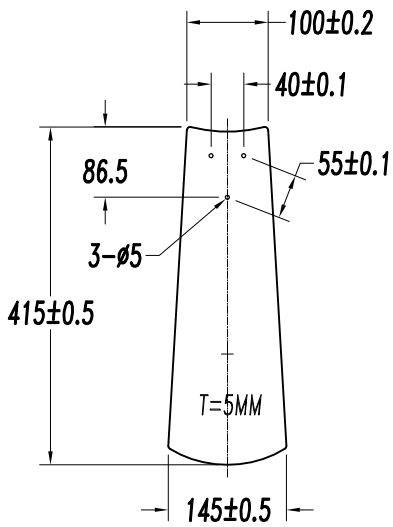

WOOD/White&Satin Nickel