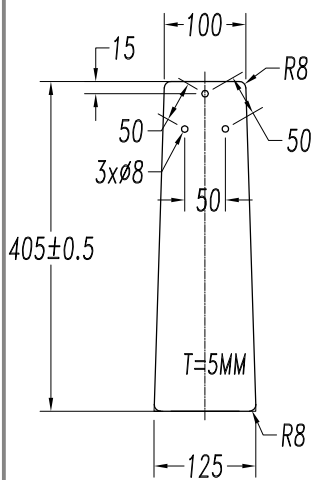

WOOD/OIL RUBBED
BRONZE&TEAK