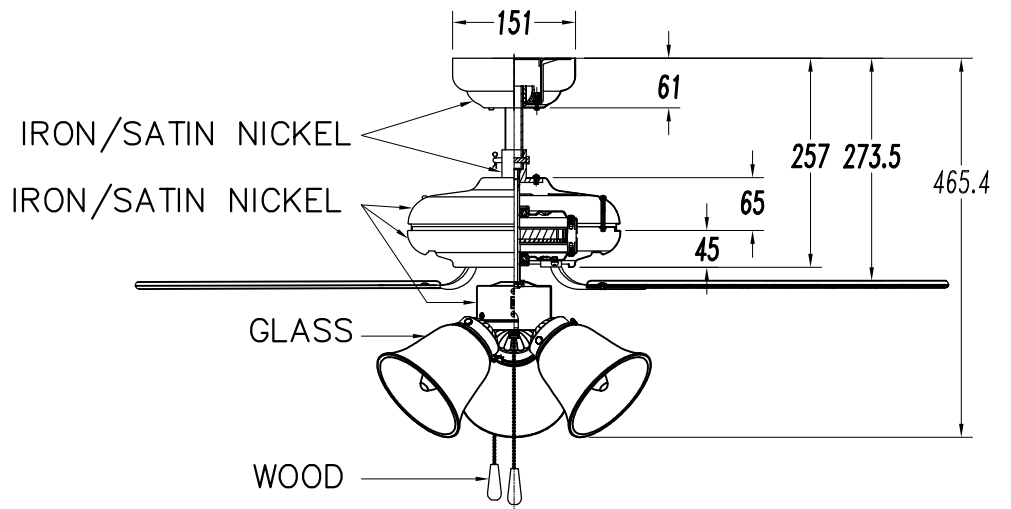

The photograph may not match the reference exactly. Please read the product description to identify the finish.

[Download photometric file .ldt / .ies](#)

TECHNICAL CHARACTERISTICS

Type:	Fan
RPM:	90/140/190
IP Protection degrees:	IP20
Lampholder:	3 x E27
Power (W):	E27 60 W
Total power consumption (W):	174
Voltage / Frequency:	230V/50Hz
Warranty (Years):	2
Units per box:	1
Net Weight (Kg):	6.53
EAN:	8435111082690,00
CFM:	4250.00

MATERIALS / FINISHES

Structure material: Steel

Diffuser material: Glass

Structure finish: Copper-colored brown

Blades material: Plywood

Blades finishes: Wenge-painted finish
Teak

71-4399-14-14

IP20