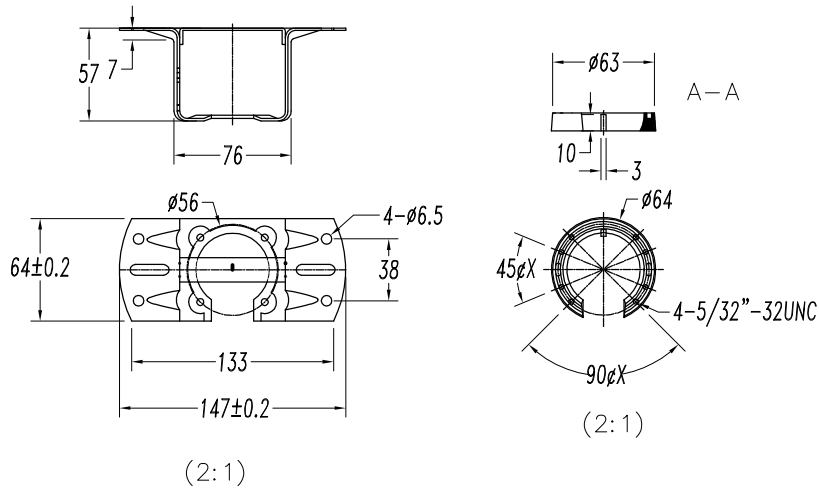

WOOD/OIL RUBBED
BRONZE&TEAK