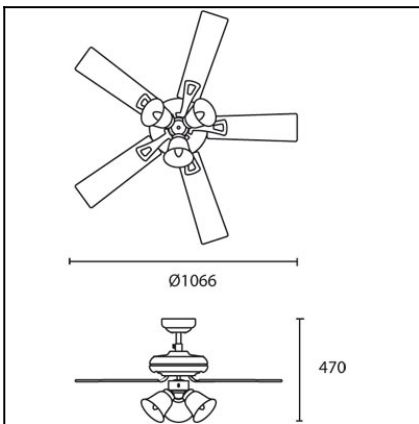

The photograph may not match the reference exactly. Please read the product description to identify the finish.

[Download photometric file .ldt / .ies](#)

TECHNICAL CHARACTERISTICS

Type:	Fan
RPM:	90/140/190
IP Protection degrees:	IP20
Lampholder:	3 x E27
Power (W):	E27 60 W
Total power consumption (W):	174
Voltage / Frequency:	230V/50Hz
Warranty (Years):	2
Units per box:	1
Net Weight (Kg):	6.53
EAN:	8435111082690,00
CFM:	4250.00