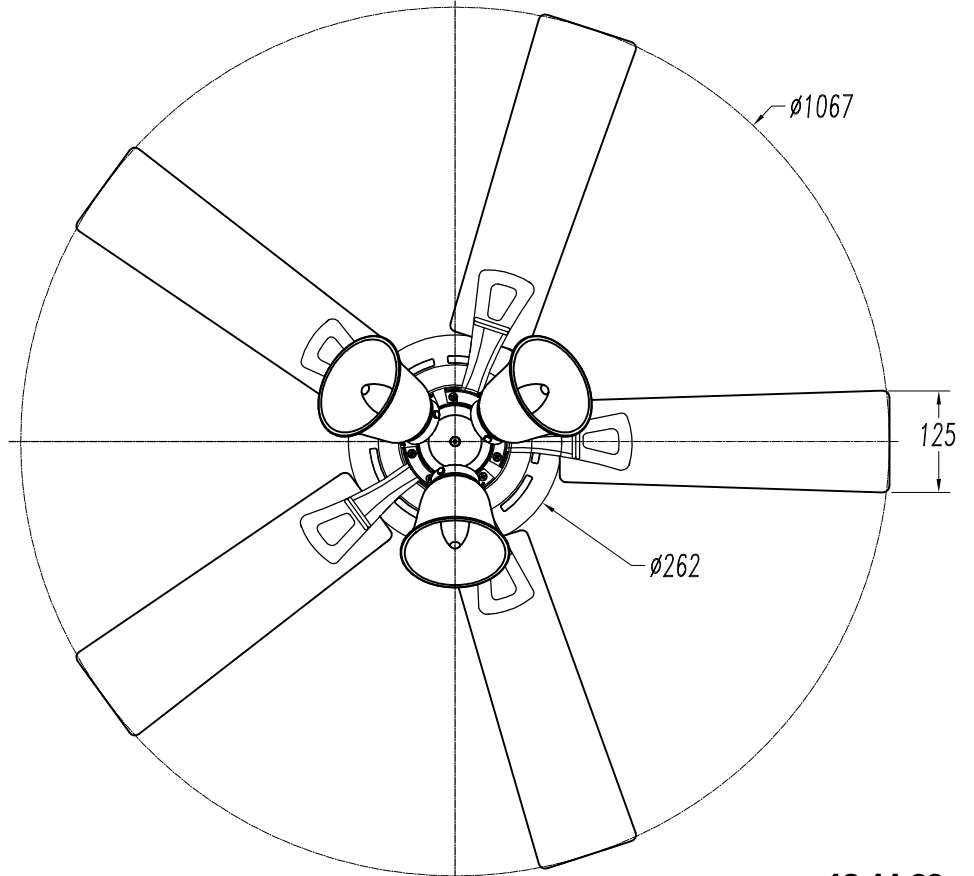

WOOD/OIL RUBBED
BRONZE&TEAK