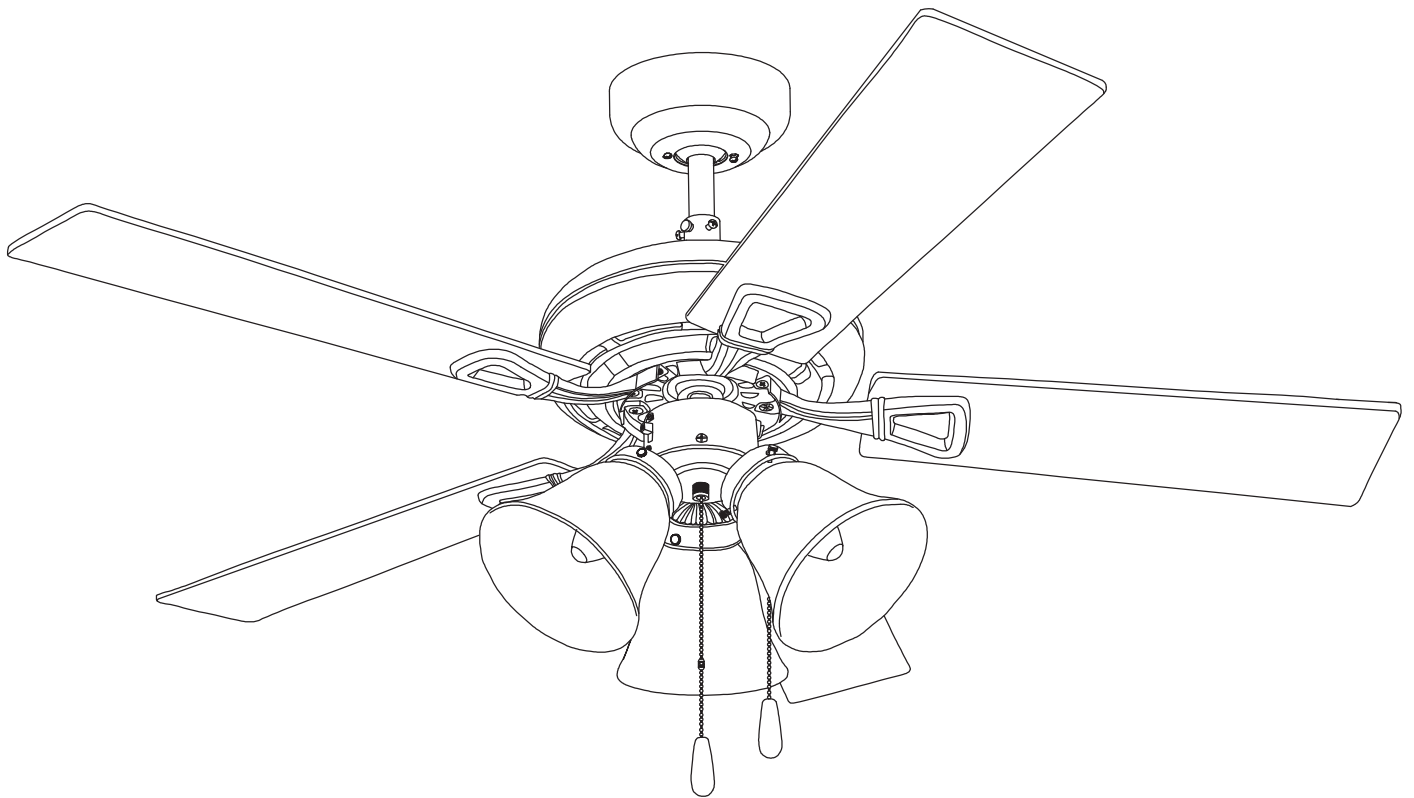

LED S-C4

30-4405-J7-E7