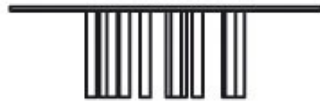

BONALDO

MILLE COFFEE

design Bartoli Design - 2010

This item seems to have all the harmony and dynamism of a transparent body in motion.

Mille Coffee is a coffee table with a transparent glass top, which is available in a variety of shapes and sizes. The chromed steel legs, available in variable quantities depending on the size of the table top, provided maximum stability and visual consistency.

TOP:
transparent glass

LEGS:
chrome-plated

Ø 120 cm-47"

35 cm-14"

Ø 130 cm-51"

35 cm-14"

Ø 140 cm-55"

35 cm-14"

Ø 160 cm-63"

35 cm-14"