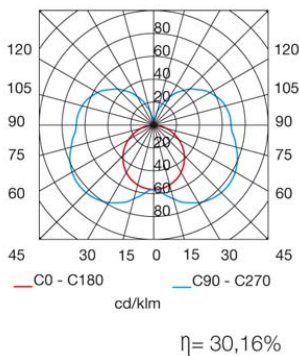

GEAR

Gear included: Yes, electronic