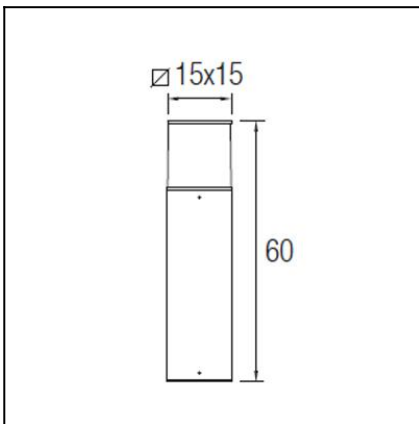

The photograph may not match the reference exactly. Please read the product description to identify the finish.

### TECHNICAL CHARACTERISTICS

|                              |               |
|------------------------------|---------------|
| Type:                        | Beacon        |
| IP Protection degrees:       | IP54          |
| IK Protection degrees:       | IK10          |
| Lampholder:                  | 1 x E27       |
| Power (W):                   | E27 MAX 60W   |
| Total power consumption (W): | 60            |
| Voltage / Frequency:         | 230V/50-60Hz  |
| Warranty (Years):            | 2             |
| Units per box:               | 2             |
| Net Weight (Kg):             | 3.195         |
| EAN:                         | 8435111082072 |