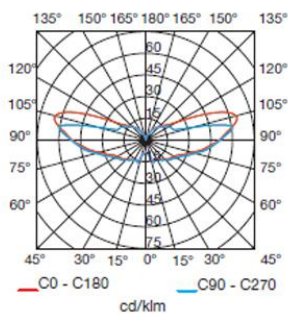

MATERIALS / FINISHES

Structure material:	High purity aluminium	Diffuser material:	Polycarbonate
Structure finish:	Grey	Diffuser finish:	Matt

PL 13W