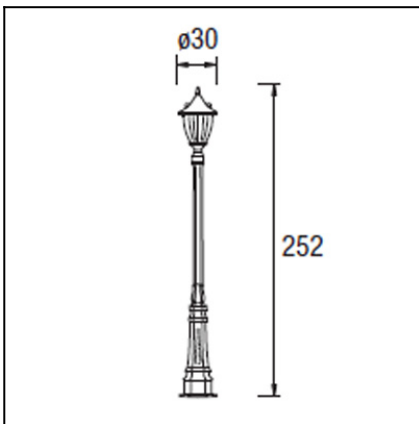

Download photometric file .ldt /.ies

TECHNICAL CHARACTERISTICS

Type:	Streetlight head
IP Protection degrees:	IP23
Lampholder:	3 x E14
Power (W):	E14 max. 60W
Total power consumption (W):	180
Voltage / Frequency:	220-240V/50-60Hz
Warranty (Years):	2
Units per box:	2
Net Weight (Kg):	5.145
EAN:	8435111036426

MATERIALS / FINISHES

Structure material: Injected aluminium

Diffuser material: Glass

Structure finish: Oxide brown

Diffuser finish: Transparent