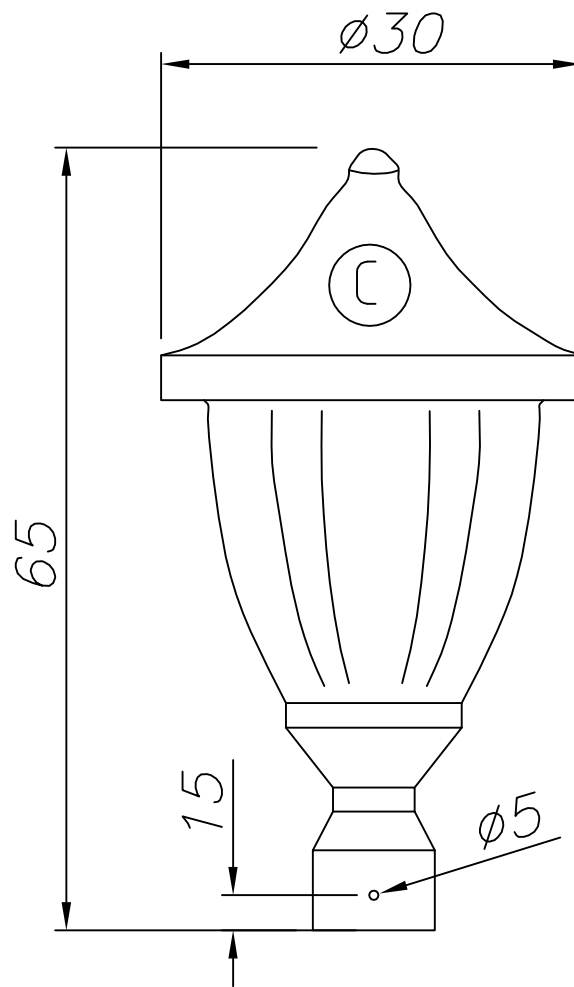

## 60-9151-18-E7

The photograph may not match the reference exactly. Please read the product description to identify the finish.

Download photometric file .ldt /.ies

### TECHNICAL CHARACTERISTICS

Type:	Streetlight head
IP Protection degrees:	IP23
Lampholder:	3 x E14
Power (W):	E14 max. 60W
Total power consumption (W):	180
Voltage / Frequency:	220-240V/50-60Hz
Warranty (Years):	2
Units per box:	2
Net Weight (Kg):	5.145
EAN:	8435111036426

ref. 60-9151-XX-XX

INTERNAL SIZE  
56x56mm