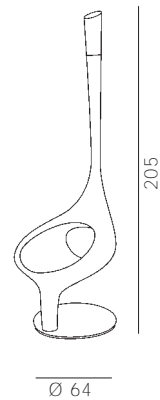

# ASANA

GIORGIO GURIOLI / 2004

1 x 200W E27 (E26US)   
Clear Tubular Halogen

Floor lamp in lacquered fibreglass with an integrated seat fixed onto a polished steel base. Diffuser in Murano triple blown glass.