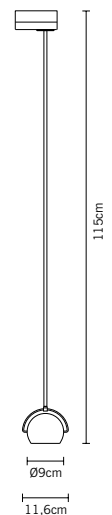

Beluga Colour

D57 J05 00

Marc Sadler

LED

Adjustable transparent 24% lead crystal diffuser.
Polished chromium-plated metal structure.

tipologia

lampadina consigliata e alternative (n.i.)

A11103C20 | A11105C01

GU10
1x75W
HAGS
25°
 η 98,00%

volume - peso

0,028 m³ - 2,05 Kg

informazioni tecniche

IP20

360°
REGULABLE
SYSTEM

24%
PbO

accessori inclusi

accessori non inclusi

See next page