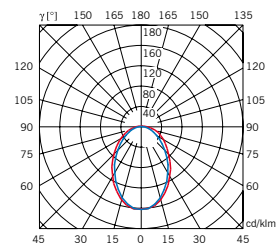

Zen D67 L01

Pamio Design

Modular lighting system for false ceiling. It consists of the aluminum modular box and of the lighting device. Polymethylmethacrylate diffuser for fluorescent bulbs.

tipology

suggested bulb and options (n.i.)

A12001C10

G24q-3
2x26W
FSD

volume - weight

0,008 m³ - 1,00 Kg

technical information

IP20

accessories included

ELECTRONIC
BALLAST

accessories not included

See next page