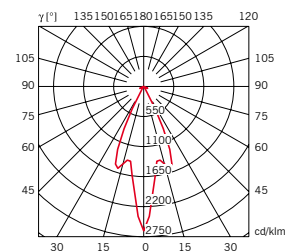

0,008 m³ - 0,30 Kg

technical information

accessories included

accessories not included

See next page

Moduli per controsoffitto *Modules for false ceiling*

Moduli *Modules*

D67 M01
14x14 cm