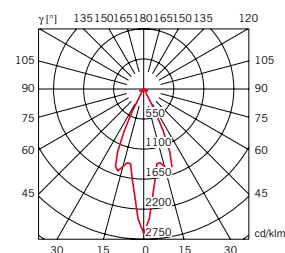

Zen D67 L26

Pamio Design

tipology

suggested bulb and options (n.i.)

A10602C06

G53
1x100W
HMGS
45°
 η 100,00%

volume - weight

0,008 m³ - 0,30 Kg

technical information

accessories included

accessories not included

See next page