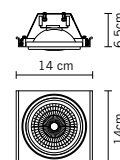

Zen D67 L26

Pamio Design

tipology

suggested bulb and options (n.i.)

A10602C06

G53
1x100W
HMGS
45°
 η 100,00%

volume - weight

0,008 m³ - 0,30 Kg

technical information

accessories included

accessories not included

See next page