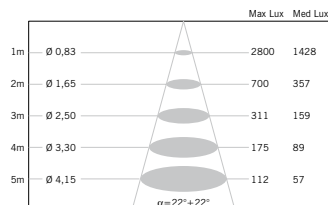

Zen D67 L26

Pamio Design

tipology

suggested bulb and options (n.i.)

A10602C06

G53
1x100W
HMGS
45°
 η 100,00%

volume - weight

0,008 m³ - 0,30 Kg

technical information

accessories included

accessories not included

See next page