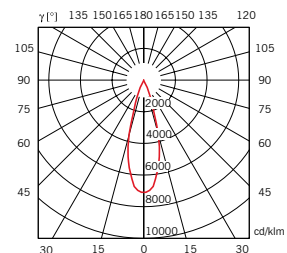

Zen

D67 L38 02

Pamio Design

tipology

suggested bulb and options (n.i.)

A12702C01

GX8,5

1x70W

MR

40°

η 100,00%

volume - weight

0,008 m³ - 0,30 Kg

technical information

accessories included

accessories not included

A40202 Electronic ballast for metal halide lamps 70W (max 1 spot)
See next page