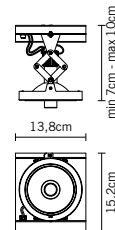

Zen

D67 L38 02

Pamio Design

tipology

suggested bulb and options (n.i.)

A12702C01

GX8,5

1x70W

MR

40°

η 100,00%

volume - weight

0,008 m³ - 0,30 Kg

technical information

accessories included

accessories not included

A40202 Electronic ballast for metal halide lamps 70W (max 1 spot)
See next page