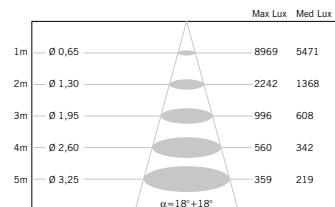

Zen

D67 L38 02

Pamio Design

tipology

suggested bulb and options (n.i.)

A12702C01

GX8,5

1x70W

MR

40°

η 100,00%

volume - weight

0,008 m³ - 0,30 Kg

technical information

accessories included

accessories not included

A40202 Electronic ballast for metal halide lamps 70W (max 1 spot)
See next page