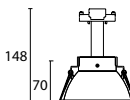

CÓDIGO CODE	COLOR COLOUR	LÁMPARA LAMP	VOLT. VOLT	W	HAZ BEAM	EQUIPO GEAR	INSTALACIÓN INSTALLATION	
*DN-1601-14-00	○	QR-CBC51 GUS.3	12	max.50W	-	Not inc		01-08
		QPAR-16 GU10	230		-	-		134

* 2 portalámparas incluidos

* 2 lamp holders included