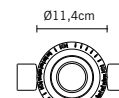

### accessories included

Wallbox

Possibility of adapting the housing to the thickness of the plasterboard:

- 10 mm
- 12,5 mm
- 15 mm
- 18 mm
- 25 mm
- 30 mm

### accessories not included

Ø12 cm

Ø11,4cm