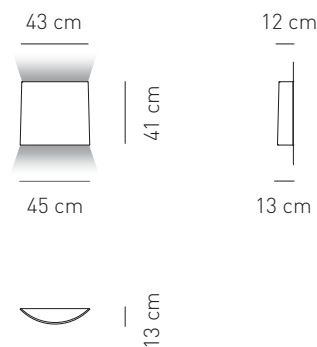

AP VEL 045 Design by Fly Design

Collezione di sospensioni, lampade a soffitto, a parete e da terra con paralume troncoconico in tessuto ignifugato Micro 2000 (poliestere e cotone). Le dimensioni dei paralumi variano da diametri di 50 cm a diametri di 160 cm. Sorgenti luminose incandescenti, alogene, fluorescenti o ad alogenuri metallici. Diffusore a raggiera in tessuto pongé disponibile in varie tonalità.

Collection with suspension, ceiling, wall and floor lamps. The lampshade has a truncated cone shape and is covered with flame retardant Micro 2000 fabric (polyester and cotton). Sizes vary from a diameter of 50 cm (19 5/8") to a diameter of 160 cm (63"). Light sources come in incandescent, halogen, fluorescent or metal halide lamps. The radial light diffuser made with pongé fabric stripes comes in several colours.

Tipologia: APPLIQUE

Typology: WALL LAMP

Certificazioni / Certifications:

2 kg
0.05 m³