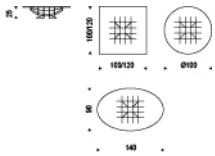

ATLAS

Design: Nencini & brothers

DIMENSIONS

100x100x25h
120x120x25h
140x90x25h ova
Ø100x25h

DESCRIPTION

Coffee table with anthracite, silver met, white or black varnished steel base. Top in clear glass.

FINISHES: base