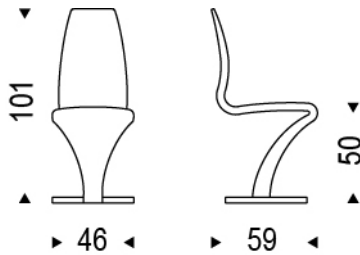

BETTY

DIMENSIONS

46x59x101h

DESCRIPTION

Upholstered chair with steel frame and cover in fabric, soft leather or synthetic leather as per our sample card. Chromed steel base. The cover is not removable.

FINISHES: