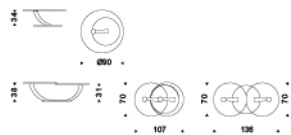

COBRA INOX

Design: Cà Nova Design

DIMENSIONS

107/136x70x38h
Ø90x34h

DESCRIPTION

Coffee table with base in polished stainless steel. One or two swivelling clear glass tops. Walnut canaletto, wenghè, white or black feet.