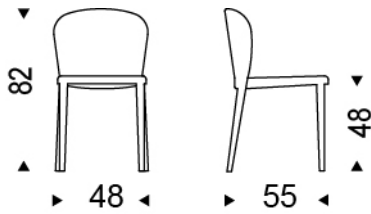

DAISY

DIMENSIONS

48x55x82h

DESCRIPTION

Chair with steel frame and polyurethane foam. Cover in fabric, synthetic leather or soft leather as per sample card. The cover is not removable.

FINISHES:

soft leather