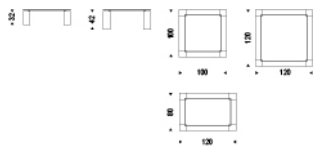

DIELLE

Design: Piero De Longhi

DIMENSIONS

100x100x32h
100x100x42h
120x120x32h
120x120x42h
120x80x32h
120x80x42h

DESCRIPTION

Coffee table with base available in two heights, in Travertine, white Carrara or black Marquinia marble. Chromed or black metal bars. Clear glass top.