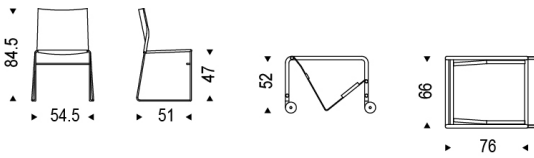

## DIMENSIONS

---

54,5x51x84,5h

## DESCRIPTION

---

Stacking chair with chromed steel frame, back and seat in white, red or black polypropylene. This chair can be fastened sideways.