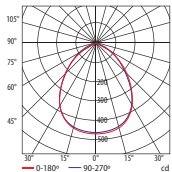

LED 26W Blanco neutro / Neutral white

D(m)	MedLux
1.75	628
3.50	157
5.25	70
7.01	39

LED Zhaga 4500lm, consulte con Equipo Comercial.

LED Zhaga 4500lm, speak to the Sales Team.

LED Zhaga 4500lm, adressez-vous à l'équipe commerciale.

LED Zhaga 4500lm, consulte a Equipa de Vendas.

LED Zhaga 4500lm, consultare il Team di Vendita.