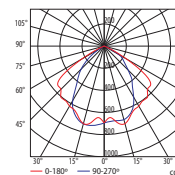

TC-DEL

G24q-2

DN-1620-14-00	○	2x18W	Elect. inc	Standard
DN-1623-14-00	○			Regul./dimm. 1...10v
DN-1626-14-00	○			DALI/ PUSH PULL
DN-1629-14-00	○			Emergency 3/1h

TC-DEL G24q-2 2X18W