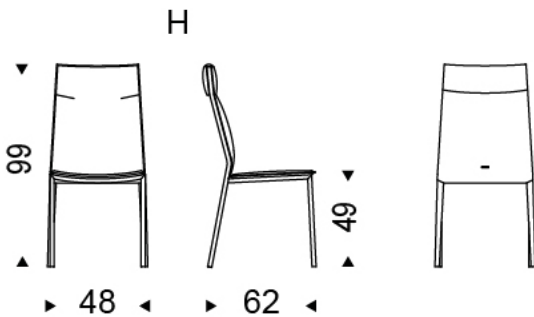

ISABEL ML

Design: Paolo Cattelan

DIMENSIONS

48x59x87h
48x62x99h - H

DESCRIPTION

Chair with steel structure in chromed, white, graphite, grey or oyster finish. Cushions in fabric, soft leather or synthetic leather as per sample card. The soft leather and synthetic leather are not removable.