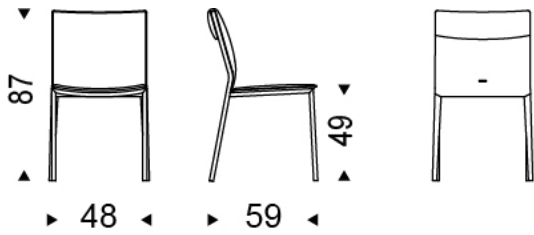

ISABEL ML

Design: Paolo Cattelan

DIMENSIONS

48x59x87h
48x62x99h - H

DESCRIPTION

Chair with steel structure in chromed, white, graphite, grey or oyster finish. Cushions in fabric, soft leather or synthetic leather as per sample card. The soft leather and synthetic leather are not removable.