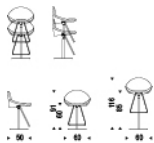

KISS

DIMENSIONS

60x50x91/116h

DESCRIPTION

Swivelling stool, adjustable in height, with chromed steel base, upholstered seat covered in fabric, soft leather or synthetic leather as per our sample card. The soft leather and synthetic leather covers are not removable.