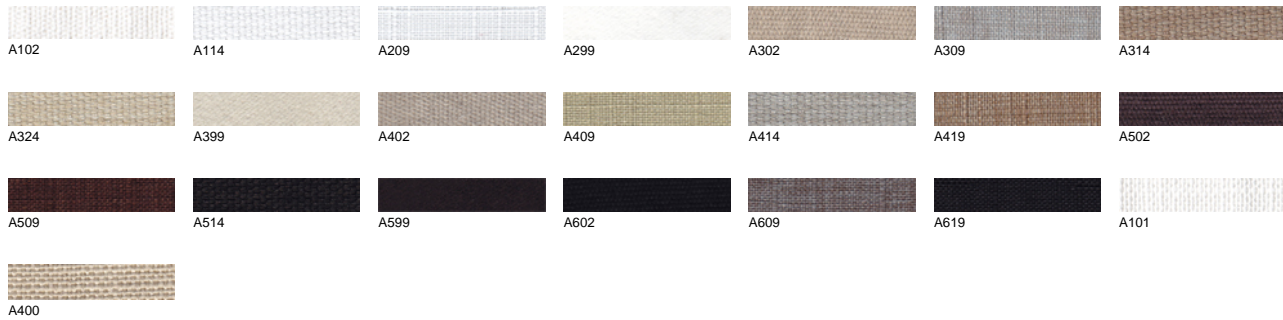

FINISHES: base

wood

FINISHES: seat

soft leather

crocodile soft leather

cat. A fabric

cat. B fabric

synthetic leather