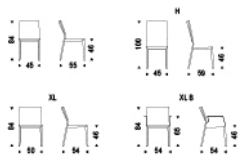

MARGOT

Design: Elena e Guido Cattelan

DIMENSIONS

45x55x84h
45x59x100h - H
50x54x84h - XL
54x54x84h - XLB

DESCRIPTION

Chair with metal frame covered in leather as per sample card.

FINISHES: frame

leather