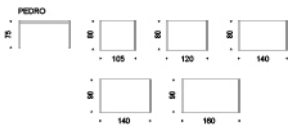

PEDRO

Design: Pierluigi Stella

DIMENSIONS

105x80x75h
120x80x75h
140x80x75h
140x90x75h
160x90x75h

DESCRIPTION

Table with base in matt white or graphite painted steel with or without profile in stainless steel. Top in matt white post-formed, grey porphyry, grey oxide, white elm laminated wood.