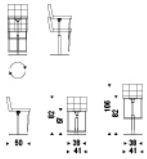

## DIMENSIONS

50x41x57/106h

## DESCRIPTION

Swivelling stool, adjustable in height with squared chromed steel base. Upholstered seat covered capitonè in synthetic leather or soft leather as per sample card. Round base on demand.