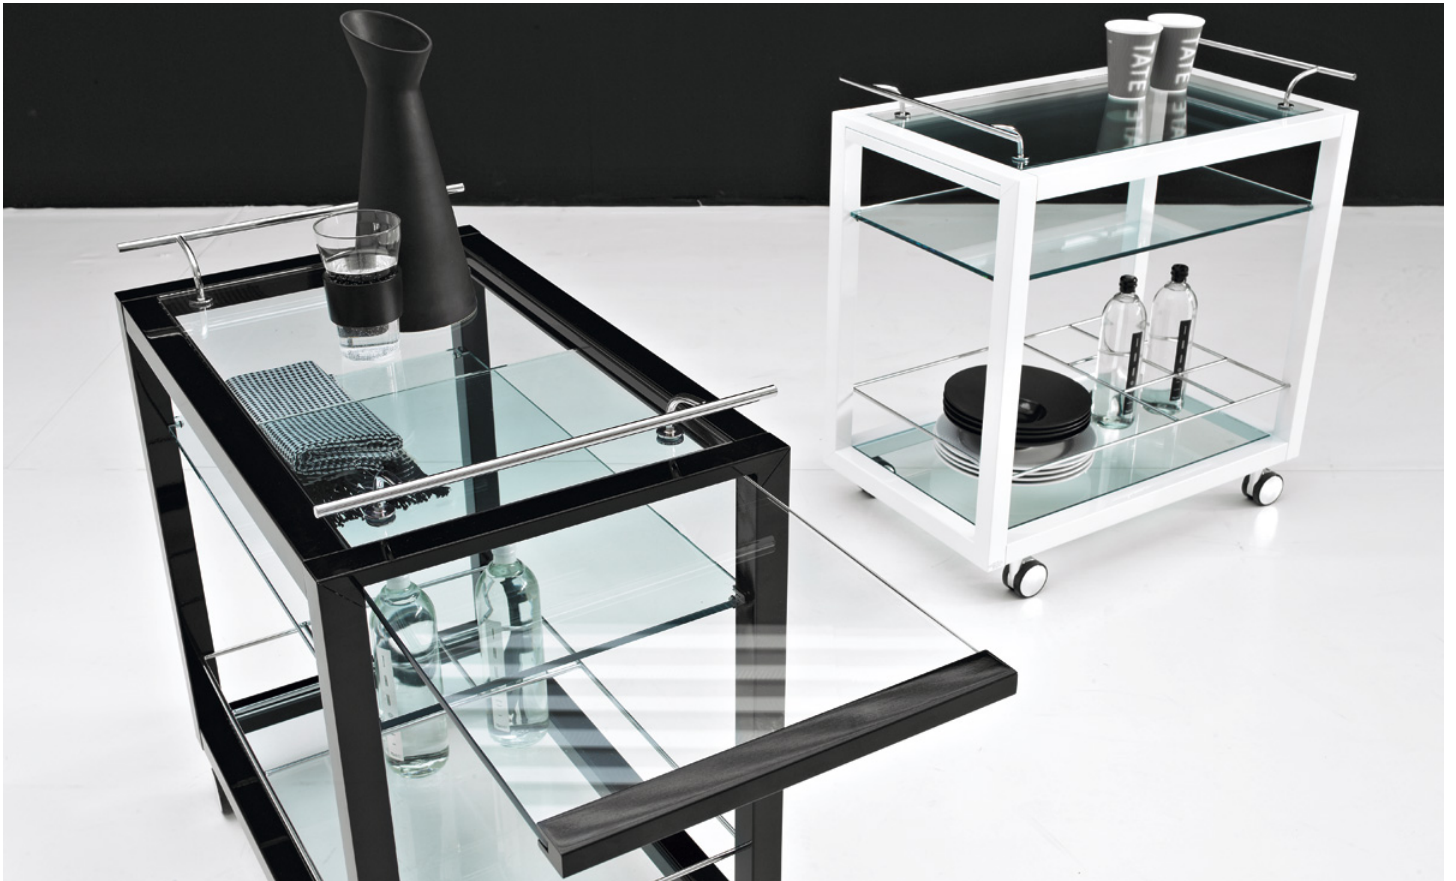

PROFIL BAR

DIMENSIONS

70x42x75h

DESCRIPTION

Trolley bar with polished black or white lacquered frame and chromed steel details. Clear glass shelves. The upper shelf can be used as a tray. Max capacity: total 30 kg.

FINISHES: frame

wood

L3 polished black lacquered

L7 polished white lacquered