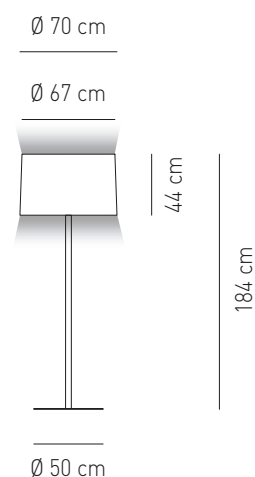

PT VEL 070 Design by Fly Design

Collezione di sospensioni, lampade a soffitto, a parete e da terra con paralume troncoconico in tessuto ignifugato Micro 2000 (poliestere e cotone). Le dimensioni dei paralumi variano da diametri di 50 cm a diametri di 160 cm. Sorgenti luminose incandescenti, alogene, fluorescenti o ad alogenuri metallici. Diffusore a raggiera in tessuto pongé disponibile in varie tonalità.

Collection with suspension, ceiling, wall and floor lamps. The lampshade has a truncated cone shape and is covered with flame retardant Micro 2000 fabric (polyester and cotton). Sizes vary from a diameter of 50 cm (19 5/8") to a diameter of 160 cm (63"). Light sources come in incandescent, halogen, fluorescent or metal halide lamps. The radial light diffuser made with pongé fabric stripes comes in several colours.

Tipologia: LAMPADA DA TERRA

Typology: FLOOR LAMP

Certificazioni / Certifications:

21.5 kg
0.59 m³