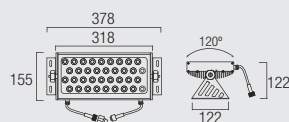

Ray

● 54

ALU
UVA
GLASS
 CE
 IP 65
 IK 07
 RF
 850°C
 60° 60°
 24 VDC
 IES
36w
CREE
Led
 not incl.
 driver
 Dimming
 pag.274

660lm

2000lm

1754lm

Neutral W

Warm W