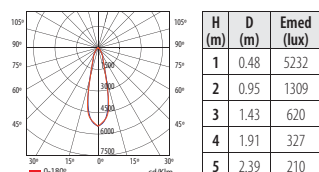

LED

05-3442-54-H6	●	Neutral W 5500k	36W	not incl. driver
05-3443-54-H6	●	RGB		
05-4669-54-H6	●	Warm W 2900k		

LED Cree Blanco neutro / Neutral white - 36w -25°