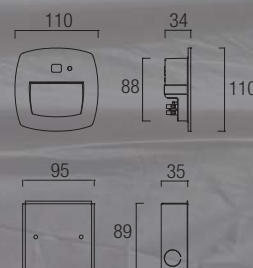

Smart

Aplique inteligente de señalización, con tecnología led, de diseño contemporáneo con cuerpo de aluminio inyectado. Incorpora un sensor infrarrojo de movimiento y un sensor detector de luz. Excelente para garantizar la seguridad en la oscuridad, proyectando un haz de luz cálida hacia el suelo al detectar el movimiento.
Versión empotrada o de superficie fácilmente adaptable.

Intelligent led light-fitting indicator with a modern design, featuring an injected aluminium body. It includes an infrared movement sensor and a light detector. Excellent to guarantee safety in the dark, projecting a warm beam of light towards the floor when it detects movement.
Easily adaptable fitted or surface version.

Applique intelligente de signalisation. Intègre un capteur infrarouge de mouvement et un détecteur de lumière. Convient parfaitement pour garantir la sécurité dans l'obscurité en projetant un faisceau lumineux chaud vers le sol lorsqu'il détecte un mouvement.
Version encastrée ou à montage en surface facilement adaptable

Intelligente Orientierungs-Wandleuchte mit Infrarot-Bewegungsmelder und Lichtsensor. Bestens geeignet, um auch bei Dunkelheit Sicherheit zu bieten. Wenn eine Bewegung entdeckt wird, wird ein Warmlichtstrahl in Richtung Boden ausgestrahlt.
Ausführung als Einbaumodell, das auch einfach zu einem Aufbaumodell angepasst werden kann.