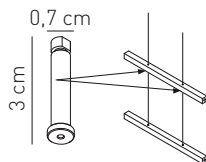

INTERM EXPLO

INTERMEXPLO	acciaio, steel, Stahl, acier, acero, сталь

Accessorio utilizzabile sui prodotti con codice SP EXP Q 10, SP EXPL 10, SP EXPLO 5 e SP EXPL I 5 utile per incrementare il numero di vetri lungo i cavi di acciaio dei modelli base assieme al codice V EXPLO.
This accessory can be used on the products with code SP EXP Q 10, SP EXPL 10, SP EXPLO 5 and SP EXPL I 5 and is used to increase the number of glasses placed along the steel cables of the standard items together with the code V EXPLO.