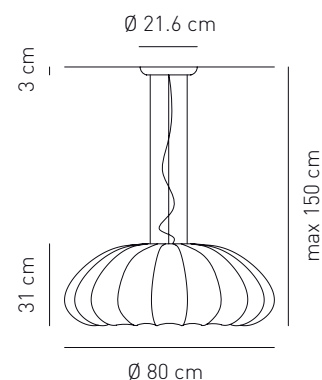

SP MUSE

Design by Sandro Santantonio

Collezione di lampade da soffitto, da parete e sospensione, con struttura metallica e rivestimento in tessuto setato elasticizzato, sfoderabile e lavabile. Misure disponibili nei diametri 40 cm, 60 cm, 80 cm e 120 cm per l'applicazione da parete e da soffitto e 80 cm per la sospensione. Il tessuto è disponibile nei seguenti colori: bianco, giallo, arancio, rosso, fucsia, rosa, viola, blu, azzurro, verde e multicolore.

Collection of suspension, ceiling and wall lamps, consisting of a metal structure and a covering made of a removable and washable elastic fabric. Ceiling and wall lamps come in diameters of 40 cm (15 3/4"), 60 cm (23 5/8"), 80 cm (31 1/2") and 120 cm (47 1/4"), while the suspension comes in a diameter of 80 cm (31 1/2"). The fabric is available in the following colors: white, yellow, orange, red, fuchsia, pink, violet, dark blue, light blue, green and multicolour.

Tipologia: SOSPENSIONE

Typology: SUSPENSION

Certificazioni / Certifications:

5 kg
0.24 m³