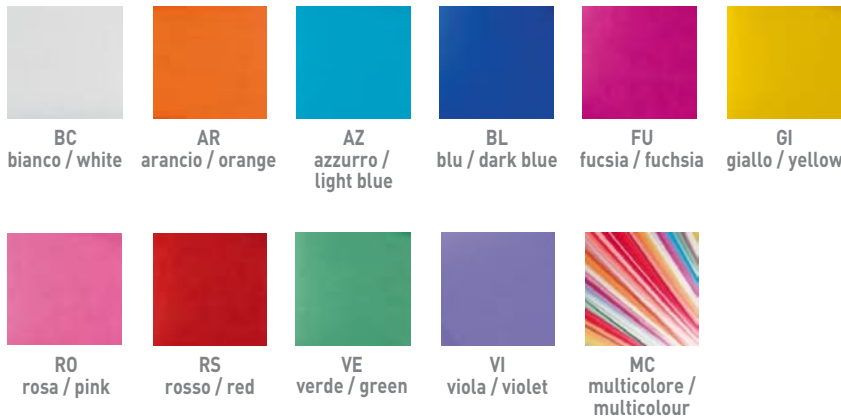

Collection of suspension, ceiling and wall lamps, consisting of a metal structure and a covering made of a removable and washable elastic fabric. Ceiling and wall lamps come in diameters of 40 cm (15 3/4"), 60 cm (23 5/8"), 80 cm (31 1/2") and 120 cm (47 1/4"), while the suspension comes in a diameter of 80 cm (31 1/2"). The fabric is available in the following colors: white, yellow, orange, red, fuchsia, pink, violet, dark blue, light blue, green and multicolour.

Tipologia: SOSPENSIONE

Typology: SUSPENSION

Certificazioni / Certifications:

5 kg  
0.24 m<sup>3</sup>

**Composizione del codice prodotto**  
Product code composition

CODICE CODE	COLORE COLOUR	MONTATURA FITTINGS	LAMPADINE BULBS
SPMUSEXXBCXE27	bianco, white, weiss, blanc, blanco, белый		
SPMUSEXXARXE27	arancio, orange, orange, orange, naranja, оранжевый		
SPMUSEXXAZXE27	azzurro, light blue, hellblau, bleu clair, azul claro, голубой		
SPMUSEXXBLXE27	blu, dark blue, blau, bleu, azul, синий		
SPMUSEXXFUXE27	fucsia, fuchsia, pink, fuchsia, fucsia, фуксия	metallo, metal, metall, métal, metal, металл	E27 1 x max 150w or E27 1 x max 21w fluo
SPMUSEXXGIXE27	giallo, yellow, gelb, jaune, amarillo, жёлтый		
SPMUSEXXROXE27	rosa, pink, rosa, rose, rosa, розовый		
SPMUSEXXRSXE27	rosso, red, rot, rouge, rojo, красный		
SPMUSEXXVEXE27	verde, green, grün, vert, verde, зелёный		
SPMUSEXXVIXE27	viola, violet, lila, violet, violeta, фиолетовый		
SPMUSEXXMCXE27	multicolore, multicolour, mehrfarbig, multicolore, multicolor, многоцветный		

**Colori disponibili paralume**  
Lampshade available colours

PLMUS120 \_\_ XX E27

NOME \_\_\_\_\_  
NAME

NOTE \_\_\_\_\_  
NOTES

**Note**  
Notes

I dati della presente scheda tecnica possono essere variati in qualsiasi momento e senza alcun preavviso. Axo Light non presta garanzia legale circa l'esattezza della presente scheda tecnica.